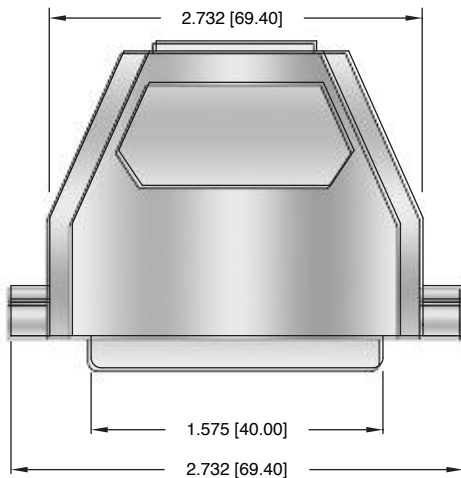

DE09-HD-PN-(SS or TS)

DA15-HD-PN-(SS or TS)

DB25-HD-PN-(SS or TS)

DC37-HD-PN-(SS or TS)

DD50-HD-PN-(SS or TS)

ORDERING INFORMATION

choose one from each category as shown in sample below

DE09-HD	PY	TS
Hood Size	Hood Color	Hardware
DE09-HD - 9P Hood	PY - Gray Plastic	SS - Short Screw
DA15-HD - 15P Hood	PB - Black Plastic	TS - Thumb Screw
DB25-HD - 25P Hood	PN - Bright Chrome Plated Plastic	
DC37-HD - 37P Hood		
DD50-HD - 50P Hood	AL - Aluminum Cast	