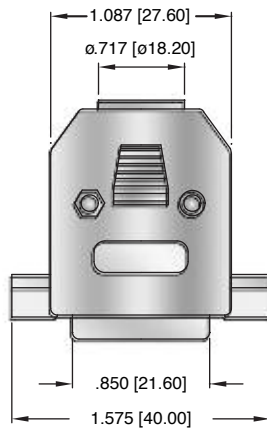

DE09-HD-PN-(SS or TS)

DA15-HD-PN-(SS or TS)

DB25-HD-PN-(SS or TS)

DC37-HD-PN-(SS or TS)

DD50-HD-PN-(SS or TS)

ORDERING INFORMATION

choose one from each category as shown in sample below

DE09-HD	PY	TS
Hood Size	Hood Color	Hardware
DE09-HD - 9P Hood	PY - Gray Plastic	SS - Short Screw
DA15-HD - 15P Hood	PB - Black Plastic	TS - Thumb Screw
DB25-HD - 25P Hood	PN - Bright Chrome Plated Plastic	
DC37-HD - 37P Hood		
DD50-HD - 50P Hood	AL - Aluminum Cast	