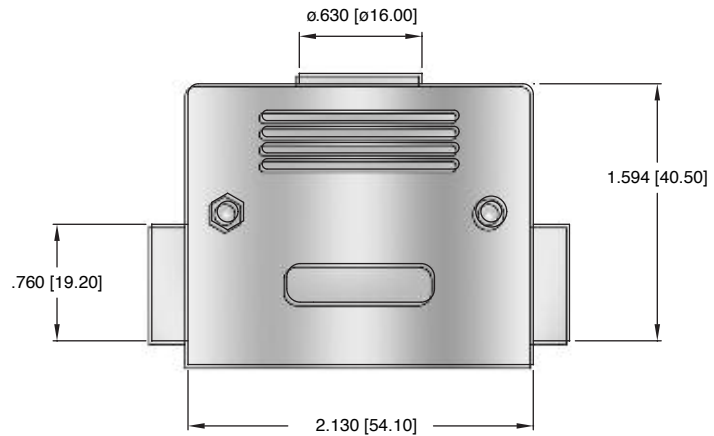

DE09-HD-PN-(SS or TS)

DA15-HD-PN-(SS or TS)

DB25-HD-PN-(SS or TS)

DC37-HD-PN-(SS or TS)

DD50-HD-PN-(SS or TS)

ORDERING INFORMATION

choose one from each category as shown in sample below

DE09-HD	PY	TS
Hood Size	Hood Color	Hardware
DE09-HD - 9P Hood	PY - Gray Plastic	SS - Short Screw
DA15-HD - 15P Hood	PB - Black Plastic	TS - Thumb Screw
DB25-HD - 25P Hood	PN - Bright Chrome Plated Plastic	
DC37-HD - 37P Hood		
DD50-HD - 50P Hood	AL - Aluminum Cast	