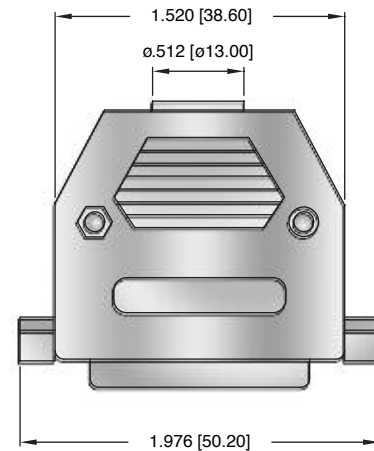

DE09-HD-PN-(SS or TS)

DA15-HD-PN-(SS or TS)

DB25-HD-PN-(SS or TS)

DC37-HD-PN-(SS or TS)

DD50-HD-PN-(SS or TS)

ORDERING INFORMATION

choose one from each category as shown in sample below

DE09-HD	PY	TS
Hood Size	Hood Color	Hardware
DE09-HD - 9P Hood	PY - Gray Plastic	SS - Short Screw
DA15-HD - 15P Hood	PB - Black Plastic	TS - Thumb Screw
DB25-HD - 25P Hood	PN - Bright Chrome Plated Plastic	
DC37-HD - 37P Hood		
DD50-HD - 50P Hood	AL - Aluminum Cast	