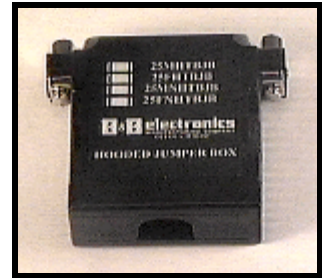

Narrow Hooded Jumper Boxes Models 25MNHTBJB & 25FNHTBJB

Document No. 25NHTBJB2496

This narrow profile (.625 in) enclosed DB-25 to terminal block jumper box permits installation with multiple connectors in narrow slots. Jumper wires are provided to solder any 25-pin connector to any one of 9 terminal blocks.