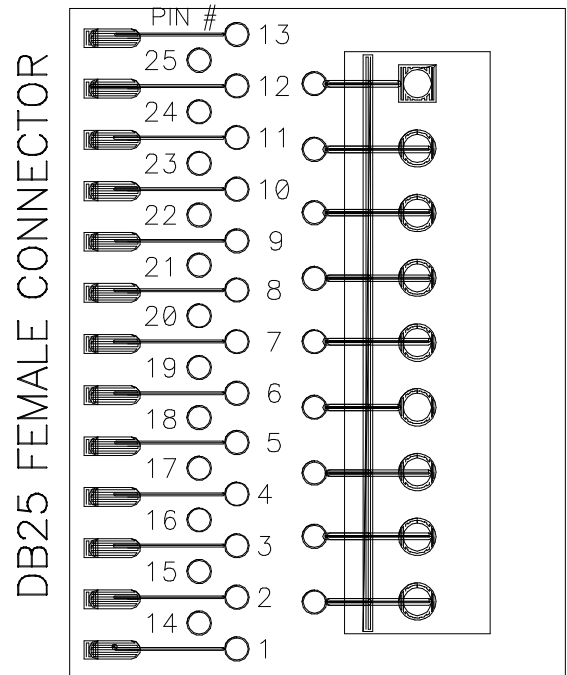

Narrow Hooded Jumper Boxes Models 25MNHTBJB & 25FNHTBJB

Document No. 25NHTBJB2496

This narrow profile (.625 in) enclosed DB-25 to terminal block jumper box permits installation with multiple connectors in narrow slots. Jumper wires are provided to solder any 25-pin connector to any one of 9 terminal blocks.

25MNHTBJB

25FNHTBJB

© B&B Electronics - June 1996

B&B electronics
MANUFACTURING COMPANY

707 Dayton Road • PO Box 1040
Ottawa, IL 61350 USA
Phone: (815) 433-5100 • FAX: (815) 434-7094