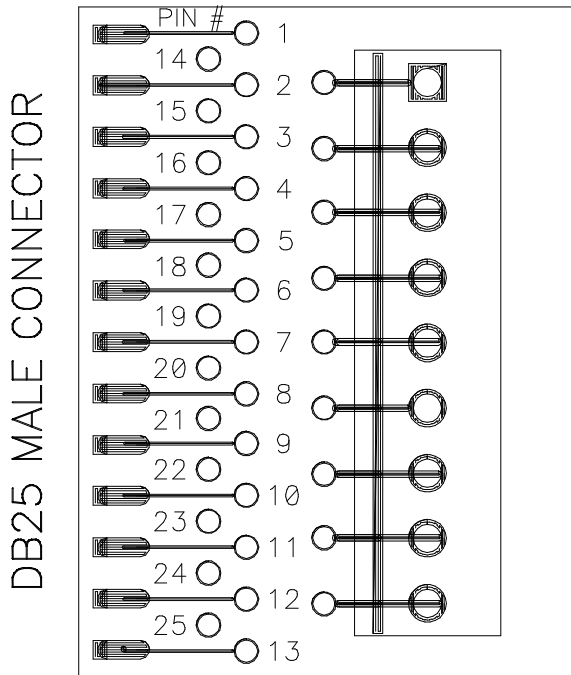

Narrow Hooded Jumper Boxes Models 25MNHTBJB & 25FNHTBJB

Document No. 25NHTBJB2496

This narrow profile (.625 in) enclosed DB-25 to terminal block jumper box permits installation with multiple connectors in narrow slots. Jumper wires are provided to solder any 25-pin connector to any one of 9 terminal blocks.

25MNHTBJB

25FNHTBJB

© B&B Electronics - June 1996

B&B electronics
MANUFACTURING COMPANY

707 Dayton Road • PO Box 1040
Ottawa, IL 61350 USA
Phone: (815) 433-5100 • FAX: (815) 434-7094