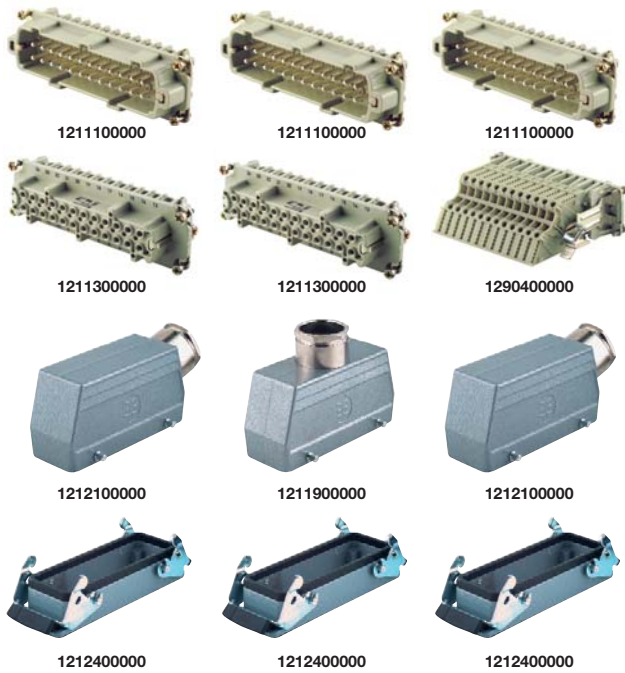

Plug hood HB-10

16 Pole		Group size 6	
Version	Type	Part No.	Qty.
Standard housing	HDC-HB-16-TOVU1/21P	1204830000	1
Standard housing	HDC-HB-16-STS1/21P	1208400000	1

Bulkhood housing

End locking		Group size 6	
Version	Type	Part No.	Qty.
Standard housing	HDC-HB-16-AG VS	1208600000	1

HDC-Kits HE 24-poles

HE 24-poles PG Screw Clamp Connections

CSA 600V • 16 A / UL 600V • 16 A

HDC-KIT-HE 24.130	HDC-KIT-HE 24.131	HDC-KIT-HE 24.230			
Version : metal housing	Version : metal housing	Version : metal housing			
Part No. 1712530000	Part No. 1712690000	Part No. 1712730000			