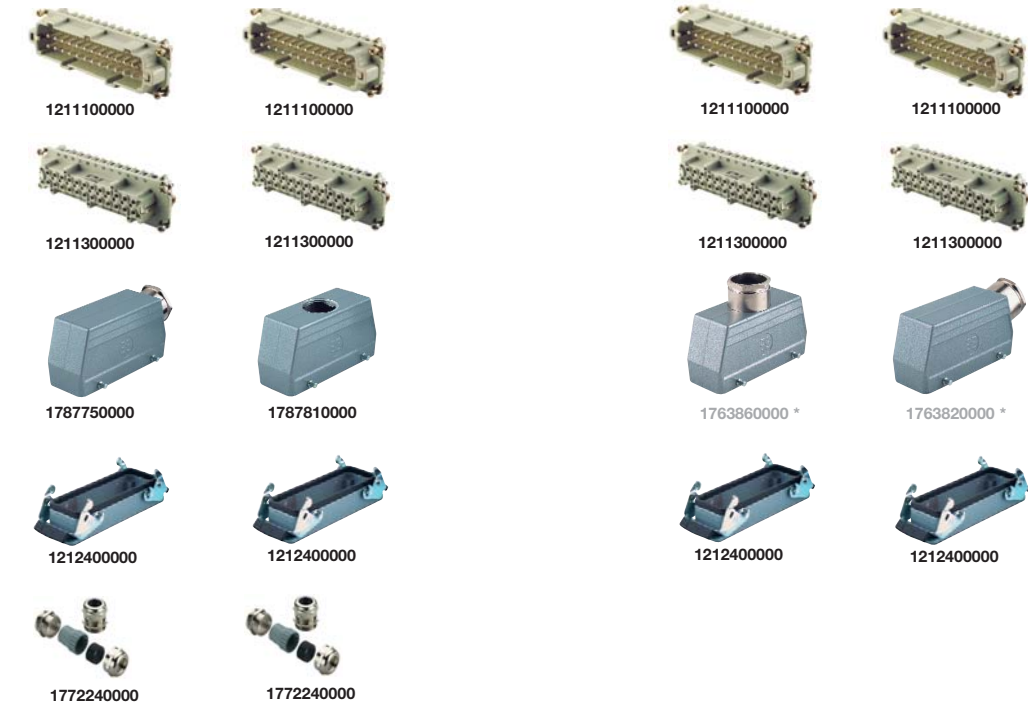

Bulkhead housing HB-24

Side locking lower side		Group size 8	
Version	Type	Part No.	Qty.
Standard housing		HDC-HB-24-AVU	1212400000

HE 24-poles Metric Screw Clamp Connections

NPT Screw Clamp Connections

CSA 600V • 16 A / UL 600V • 16 A