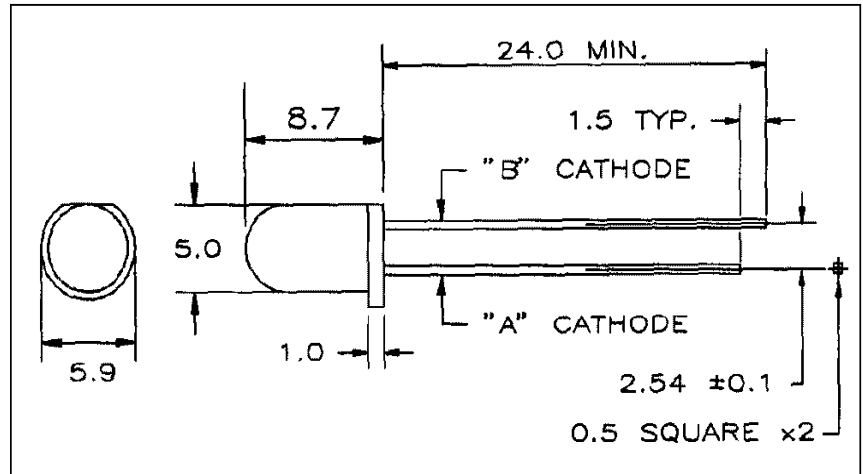

Features

- Bi-color LED lamp
- White diffused lens
- Low drive current
- All plastic mold type

Series Line-Up

Part Number	Color	Material
MT5491-HRG	High Efficiency Red	GaAsP
	Yellow Green	GaP
MT5491-RG	Red	GaP
	Yellow Green	GaP
MT5491-YG	Pure Yellow	GaAsP
	Yellow Green	GaP
MT5491A-URG	Ultra Bright Red	GaAlAs
	Yellow Green	GaP

Electrical and Optical Characteristics (Ta=25°C)

Part Number	PWL nm λP	Material	View Angle 2θ _{1/2}	Luminous Intensity I _v				Forward Voltage V _F				Rev Current I _R		
				min.	typ.	max.	IF@	min.	typ.	max.	IF@	max.	VR@	
MT5491-HRG	635	GaAsP	120°	-	35.40	-	20mA	-	2.10	3.00	20mA	100	5V	
	567	GaP	120°	-	30.60	-	20mA	-	2.10	3.00	20mA	100	5V	
MT5491-RG	700	GaP	120°	-	6.20	-	20mA	-	2.10	3.00	20mA	100	5V	
	567	GaP	120°	-	30.60	-	20mA	-	2.10	3.00	20mA	100	5V	
MT5491-YG	585	GaAsP	120°	-	25.20	-	20mA	-	2.10	3.00	20mA	100	5V	
	567	GaP	120°	-	30.60	-	20mA	-	2.10	3.00	20mA	100	5V	
MT5491A-URG	660	GaAlAs	118°	-	240.00	-	20mA	-	1.90	2.50	20mA	100	4V	
	567	GaP	118°	-	30.60	-	20mA	-	2.10	3.00	20mA	100	5V	
-	nm	-	deg	mcd				-	V			-	mA	-

NOTES:

- All Dimensions are in millimeters.
- Tolerance is ±0.25mm unless otherwise stated.
- An Epoxy Meniscus may extend about 1mm down the leads.
- Burr around bottom of epoxy may be around 0.5mm MAX.
- Specifications are subject to change without notice.