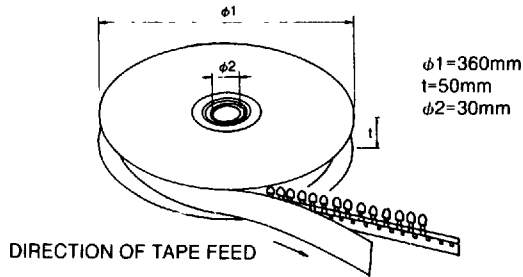

APPLICATION NOTES

[4] Packaging Reel Packaging

a) Reel type

Content

LED Type	Quantity/Reel
$\phi 3$ Series	2000 pcs
$\phi 5$ Series	1000 pcs

T-1 and T- 1 3/4 packages

*Lamps with external shapes other than those above are also available. Please consult Marktech.

b) Zigzag wound tape

At tape beginning and end, there is additional space for 4 pcs or more

Content

LED Type	Quantity/Box
$\phi 3$ Series	2000 or 5000 pcs
$\phi 5$ Series	1000 or 2000 pcs

marktech

5 Hemlock Street • Latham, New York • (518) 786-6591 • FAX (518) 786-6599