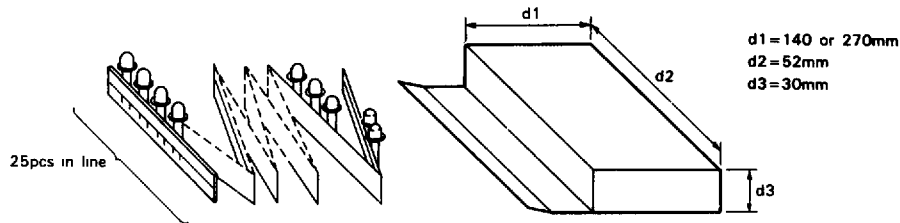

APPLICATION NOTES

[4] Packaging Reel Packaging

a) Reel type

Content

LED Type	Quantity/Reel
$\phi 3$ Series	2000 pcs
$\phi 5$ Series	1000 pcs

T-1 and T- 1 3/4 packages

*Lamps with external shapes other than those above are also available. Please consult Marktech.

b) Zigzag wound tape

At tape beginning and end, there is additional space for 4 pcs or more

Content

LED Type	Quantity/Box
$\phi 3$ Series	2000 or 5000 pcs
$\phi 5$ Series	1000 or 2000 pcs

marktech

5 Hemlock Street • Latham, New York • (518) 786-6591 • FAX (518) 786-6599