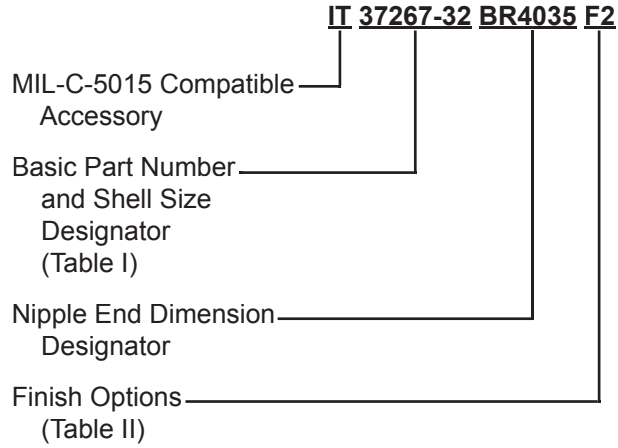

IT 37267-XXBRXX
BR Adapter
for Termination of UNI4883 Rubber Conduit

Application Notes:

1. Backshell for the attachment of UNI4883 type rubber conduit.
2. Standard materials configuration consists of aluminum alloy with cadmium olive drab finish.
3. Other types of front and rear connector accessories are available.
See our website and/or contact the factory for complete information.

IT 37267-XXBRXX
BR Adapter
for Termination of UNI4883 Rubber Conduit

TABLE I: ADAPTER PART NUMBERS, SHELL SIZE, THREAD AND DIMENSIONS

Part Number	Shell size	A Thread	ØB ±0.1	ØQ ±0.2
IT 37267-10BR1712	10SL	0.6250 - 24UNEF	10.5	20.0
IT 37267-18BR2722	18	1.0000 - 20UNEF	20.5	30.0
IT 37267-20BR1712	20 - 22	1.1875 - 18UNEF	10.5	34.0
IT 37267-20BR2722	20 - 22	1.1875 - 18UNEF	20.5	34.0
IT 37267-20BR2833	20 - 22	1.1875 - 18UNEF	31.5	42.0
IT 37267-28BR2520	24 - 28	1.4375 - 18UNEF	16.5	45.0
IT 37267-28BR2722	24 - 28	1.4375 - 18UNEF	20.5	45.0
IT 37267-28BR3126	24 - 28	1.4375 - 18UNEF	22.5	45.0
IT 37267-28BR3328	24 - 28	1.4375 - 18UNEF	26.5	45.0
IT 37267-28BR3530	24 - 28	1.4375 - 18UNEF	26.5	45.0
IT 37267-28BR3833	24 - 28	1.4375 - 18UNEF	31.5	45.0
IT 37267-28BR5045	24 - 28	1.4375 - 18UNEF	36.2	45.0
IT 37267-32BR3126	32	1.7500 - 18UNS	24.5	53.0
IT 37267-32BR3328	32	1.7500 - 18UNS	26.5	53.0
IT 37267-32BR3833	32	1.7500 - 18UNS	31.5	53.0
IT 37267-32BR4035	32	1.7500 - 18UNS	31.5	53.0
IT 37267-32BR5045	32	1.7500 - 18UNS	40.0	53.0
IT 37267-36BR3530	36	2.0000 - 18UNS	26.5	57.4
IT 37267-36BR3833	36	2.0000 - 18UNS	31.5	57.4
IT 37267-36BR4035	36	2.0000 - 18UNS	31.5	57.4
IT 37267-36BR5045	36	2.0000 - 18UNS	43.5	57.4
IT 37267-40BR4136	40	2.2500 - 16UN	31.5	63.0
IT 37267-40BR4540	40	2.2500 - 16UN	38.5	63.0
IT 37267-40BR5045	40	2.2500 - 16UN	43.5	63.0
IT 37267-40BR5550	40	2.2500 - 16UN	48.5	63.0