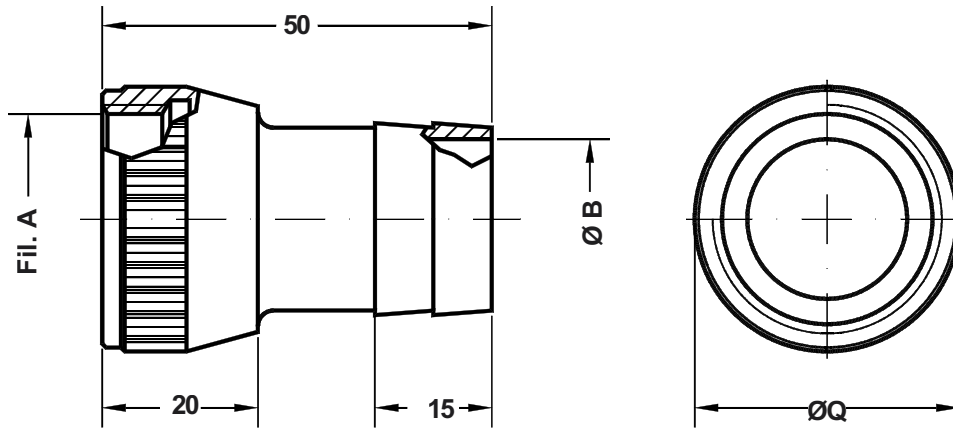

IT 37267-XXBRXX
BR Adapter
for Termination of UNI4883 Rubber Conduit

Application Notes:

1. Backshell for the attachment of UNI4883 type rubber conduit.
2. Standard materials configuration consists of aluminum alloy with cadmium olive drab finish.
3. Other types of front and rear connector accessories are available.
See our website and/or contact the factory for complete information.

IT 37267-XXBRXX
BR Adapter
for Termination of UNI4883 Rubber Conduit

TABLE I: ADAPTER PART NUMBERS, SHELL SIZE, THREAD AND DIMENSIONS

Part Number	Shell size	A Thread	ØB ±0.1	ØQ ±0.2
IT 37267-10BR1712	10SL	0.6250 - 24UNEF	10.5	20.0
IT 37267-18BR2722	18	1.0000 - 20UNEF	20.5	30.0
IT 37267-20BR1712	20 - 22	1.1875 - 18UNEF	10.5	34.0
IT 37267-20BR2722	20 - 22	1.1875 - 18UNEF	20.5	34.0
IT 37267-20BR2833	20 - 22	1.1875 - 18UNEF	31.5	42.0
IT 37267-28BR2520	24 - 28	1.4375 - 18UNEF	16.5	45.0
IT 37267-28BR2722	24 - 28	1.4375 - 18UNEF	20.5	45.0
IT 37267-28BR3126	24 - 28	1.4375 - 18UNEF	22.5	45.0
IT 37267-28BR3328	24 - 28	1.4375 - 18UNEF	26.5	45.0
IT 37267-28BR3530	24 - 28	1.4375 - 18UNEF	26.5	45.0
IT 37267-28BR3833	24 - 28	1.4375 - 18UNEF	31.5	45.0
IT 37267-28BR5045	24 - 28	1.4375 - 18UNEF	36.2	45.0
IT 37267-32BR3126	32	1.7500 - 18UNS	24.5	53.0
IT 37267-32BR3328	32	1.7500 - 18UNS	26.5	53.0
IT 37267-32BR3833	32	1.7500 - 18UNS	31.5	53.0
IT 37267-32BR4035	32	1.7500 - 18UNS	31.5	53.0
IT 37267-32BR5045	32	1.7500 - 18UNS	40.0	53.0
IT 37267-36BR3530	36	2.0000 - 18UNS	26.5	57.4
IT 37267-36BR3833	36	2.0000 - 18UNS	31.5	57.4
IT 37267-36BR4035	36	2.0000 - 18UNS	31.5	57.4
IT 37267-36BR5045	36	2.0000 - 18UNS	43.5	57.4
IT 37267-40BR4136	40	2.2500 - 16UN	31.5	63.0
IT 37267-40BR4540	40	2.2500 - 16UN	38.5	63.0
IT 37267-40BR5045	40	2.2500 - 16UN	43.5	63.0
IT 37267-40BR5550	40	2.2500 - 16UN	48.5	63.0