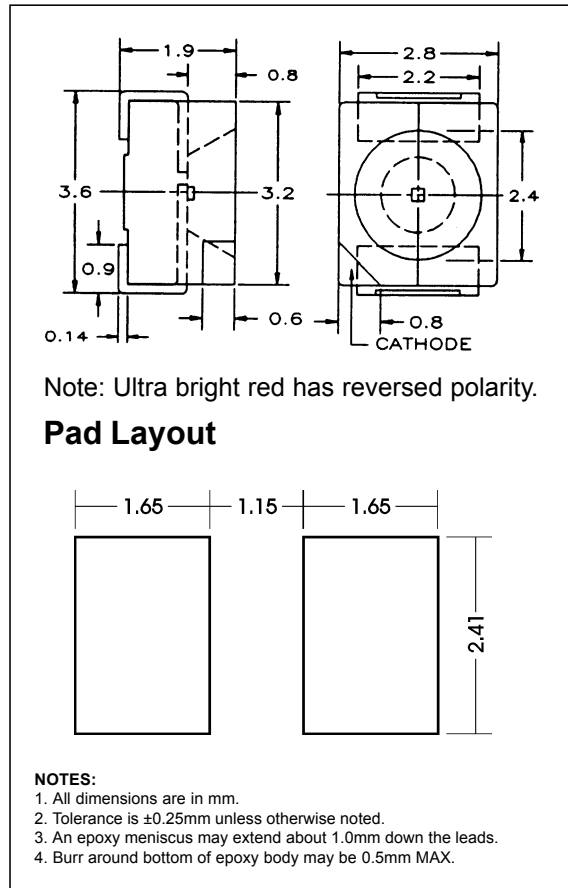

OPTO-ELECTRICAL CHARACTERISTICS (Ta = 25°C)

PART NO.	MATERIAL	LENS COLOR	VIEWING ANGLE typ.	LUMINOUS INTENSITY (mcd)			FORWARD VOLTAGE (V)			REVERSE CURRENT		PEAK WAVE LENGTH
				min.	typ.	@mA	typ.	max.	@mA	µA	Vr	nm
MTSM135K-RG	GaP/GaP	Water Clear	120°	2.2	3.7	20	2.1	3.0	20	100	5	700
MTSM235K-G	GaP/GaP	Water Clear	120°	7.4	18.8	20	2.1	3.0	20	100	5	567
MTSM335K-Y	GaAsP/GaP	Water Clear	120°	6.2	15.6	20	2.1	3.0	20	100	5	585
MTSM435K-HR	GaAsP/GaP	Water Clear	120°	8.2	20.6	20	2.1	3.0	20	100	5	635
MTSM735K-UR	GaAlAs/GaAs	Water Clear	120°	112	140	20	1.9	2.5	20	100	4	660
MTSM735KA-UR	GaAlAs	Water Clear	120°	228	285	20	1.9	2.5	20	100	4	660
MTSM145K-RG	GaP/GaP	Red Clear	120°	2.2	3.7	20	2.1	3.0	20	100	5	700
MTSM245K-G	GaP/GaP	Green Clear	120°	7.4	18.8	20	2.1	3.0	20	100	5	567
MTSM345K-Y	GaAsP/GaAs	Yellow Clear	120°	6.2	15.6	20	2.1	3.0	20	100	5	585
MTSM445K-O	GaAsP/GaAs	Orange Clear	120°	8.2	20.6	20	2.1	3.0	20	100	5	635
MTSM445K-HR	GaAsP/GaAs	Red Clear	120°	8.2	20.6	20	2.1	3.0	20	100	5	635
MTSM745K-UR	GaAlAs/GaAs	Red Clear	120°	112	140	20	1.9	2.5	20	100	4	660
MTSM745KA-UR	GaAlAs	Red Clear	120°	228	285	20	1.9	2.5	20	100	4	660