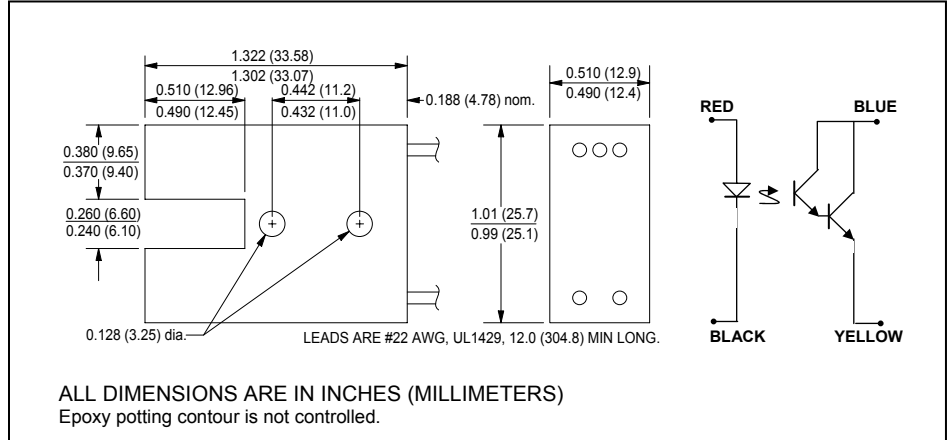

CLI325

IRED - Photodarlington Photointerrupter

December, 2001

features

- rugged plastic package
- hermetically sealed discretes
- narrow beam alignment

description

The CLI325 consists of an IRED and a photodarlington mounted in a black plastic housing. It features 12 inch leads and two holes for bracket mounting in any position. There are no internal biasing resistors which allows more design flexibility and utilization of the high output capability of the photodarlington. For assistance, call Clairex.

absolute maximum ratings ($T_A = 25^\circ\text{C}$ unless otherwise stated)

storage and operating temperature.....	-55°C to +100°C
LED	
continuous forward DC current.....	60mA
reverse DC voltage.....	3V
power dissipation⁽¹⁾.....	100mW
PHOTODARLINGTON	
collector-emitter voltage.....	30V
maximum continuous collector current⁽²⁾.....	100mA
power dissipation⁽³⁾.....	200mW

notes:

1. Derate linearly 1.33mW/°C from 25°C free air temperature to $T_A = +100^\circ\text{C}$.
2. 200mA when pulsed at 300µs, 2% duty cycle.
3. Derate linearly 2.66mW/°C from 25°C free air temperature to $T_A = +100^\circ\text{C}$.

electrical characteristics ($T_A = 25^\circ\text{C}$ unless otherwise noted)						
symbol	parameter	min	typ	max	units	test conditions
Input IRED						
V_F	Forward voltage	-	-	1.5	V	$I_F = 16\text{mA}$
I_R	Reverse current	-	-	10	µA	$V_R = 3\text{V}$
Output Photodarlington						
I_D	Collector-emitter dark current	-	-	100	nA	$V_{CE}=10\text{V}, E_e=0$
Coupled						
I_L	Sensor current	3.0	-	-	mA	$I_F=10\text{mA}, V_{CE}=5\text{V}$
$V_{CE(SAT)}$	Saturation voltage	-	-	1.2	V	$I_F=10\text{mA}, I_C=4\text{mA}$
t_r, t_f	Output rise and fall time	-	50	-	µsec	$I_C=2.0\text{mA}, V_{CE}=10\text{V}, R_L= 100\Omega$

Clairex reserves the right to make changes at any time to improve design and to provide the best possible product.

Clairex Technologies, Inc.
Phone: 972-422-4676

1845 Summit Ave., #404
Fax: 972-423-8628

Plano, Texas 75074-8148
www.clairex.com