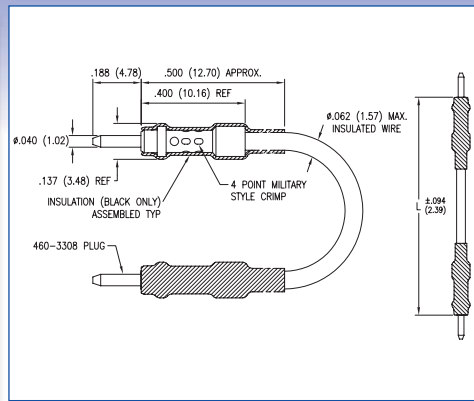

CONNECTABALL - FEMALE

Dimensions in inches (mm)

How to order code
445 - 860X - 01 - XX - XX

Basic Part No. | Finish | Colour

Material Code Table		
Component	Material	RoHS
Contact	Brass	✓
Insulator	PTFE	✓*
Wire	See Table	✓

Finish Code Table		
Dash No.	Finish	RoHS
-01	Silver	✓
-03	Gold (1.25µm 50µ")	✓
-93	Gold (0.25µm 10µ")	✓
-04	Electro - Tin	✓

Colour Code Table	
Dash No.	Colour
-10	Black
-12	Red*
-19	White

Basic Part No.	Wire Diameter	Wire Insulation	Max. Operating Current	Max. Contact Resistance	Connector Engaging Force (Max.)	Resistance to pull (Min.)
445-8600 -01	19 x 0.2mm	PTFE	3A	5 mΩ	60N	4.9N
445-8601 -01	28 x 0.15mm	PVC	3A	5 mΩ	60N	4.9N

*Red PTFE is not RoHS compliant

Dimensions in inches (mm)

How to order code

445 - 3306 - XX - 03 - XX

Basic Part No.

Wire Colour

Plug Finish

Material Code Table			
Component	Material	RoHS	
Insulation	Polyolefin Plastic	✓	
Plug	Brass	✓	
Insulated Wire:	Wire	Copper	✓
	Insulation	PTFE	✓

Basic Part No.	L
445-3306 -02	4.000 (101.60)
-03	6.000 (152.40)

Basic Part No.	L
445-3306 -04	8.000 (203.20)
-05	12.000 (304.80)

Wire Colour *Standard – Others to order

Wire Data Ref: #20 AWG, 7 Strands #28 AWG Silver Plated Copper Wire