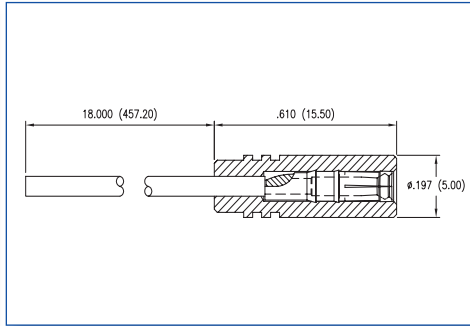

CONNECTABALL - FEMALE

Dimensions in inches (mm)

How to order code
445 - 860X - 01 - XX - XX

Basic Part No. | Finish | Colour

Material Code Table		
Component	Material	RoHS
Contact	Brass	✓
Insulator	PTFE	✓*
Wire	See Table	✓

Finish Code Table		
Dash No.	Finish	RoHS
-01	Silver	✓
-03	Gold (1.25µm 50µ")	✓
-93	Gold (0.25µm 10µ")	✓
-04	Electro - Tin	✓

Colour Code Table	
Dash No.	Colour
-10	Black
-12	Red*
-19	White

Basic Part No.	Wire Diameter	Wire Insulation	Max. Operating Current	Max. Contact Resistance	Connector Engaging Force (Max.)	Resistance to pull (Min.)
445-8600 -01	19 x 0.2mm	PTFE	3A	5 mΩ	60N	4.9N
445-8601 -01	28 x 0.15mm	PVC	3A	5 mΩ	60N	4.9N

*Red PTFE is not RoHS compliant

Dimensions in inches (mm)

How to order code

445 - 3306 - XX - 03 - XX

Basic Part No.

Wire Colour

Plug Finish

Material Code Table			
Component	Material	RoHS	
Insulation	Polyolefin Plastic	✓	
Plug	Brass	✓	
Insulated Wire:	Wire	Copper	✓
	Insulation	PTFE	✓

Basic Part No.	L
445-3306 -02	4.000 (101.60)
-03	6.000 (152.40)

Basic Part No.	L
445-3306 -04	8.000 (203.20)
-05	12.000 (304.80)

Wire Colour *Standard – Others to order

Wire Data Ref: #20 AWG, 7 Strands #28 AWG Silver Plated Copper Wire