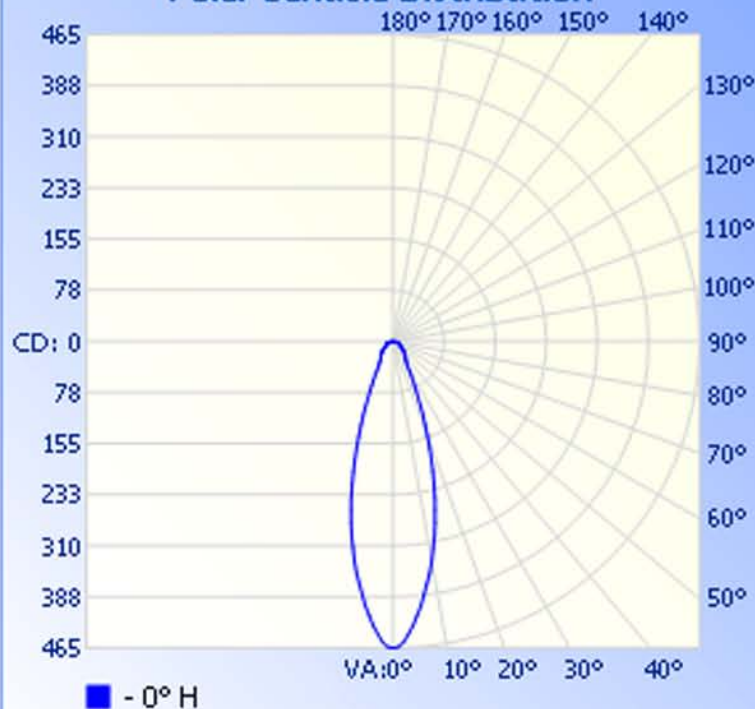

Max Candela: 465.0 at Horizontal: 0, Vertical: 0

Luminous Opening: Point

Test: 7-9-09

Zonal Lumen Summary

Zone	Lumens	% Lamp	% Luminaire
0-30	143.3	64.8%	64.8%
0-40	164.9	74.5%	74.5%
0-60	198.2	89.6%	89.6%
60-90	23.1	10.4%	10.4%
0-90	221.3	100%	100%
0-180	221.3	100%	100%

Total Efficiency: 100%

Illuminance at a Distance

Center Beam FC Beam Width

1.7ft	167.40 fc	0.9ft
3.3ft	41.85 fc	1.9ft
5.0ft	18.60 fc	2.8ft
6.7ft	10.46 fc	3.7ft
8.3ft	6.70 fc	4.7ft
10.0ft	4.65 fc	5.6ft

Beam Spread: 31.3°

Polar Candela Distribution

Isofootcandle Plot