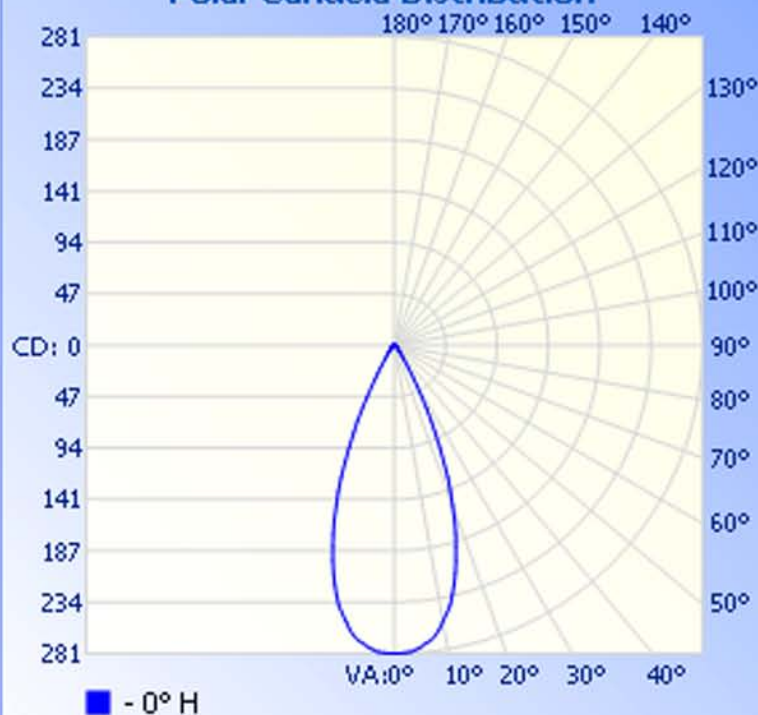

Luminaire Photometric Report

Filename: PAR36-XPW-120AM-002

Manufacturer: LEDTRONICS -

Luminaire: WITH CLEAR LENS, 120VAC, 3.1W

Luminaire Cat: PAR36-XPW-120AM-002

Lamp: . LUMEN RATING: 144.8Lms.

Lamp Output: 1 lamp(s), rated lamp lumens: 144.8

Max Candela: 281.0 at Horizontal: 0, Vertical: 0

Luminous Opening: Point

Test: 7-10-09

Zonal Lumen Summary

Zone	Lumens	% Lamp	% Luminaire
0-30	124.5	86%	86%
0-40	134.6	92.9%	92.9%
0-60	141.5	97.7%	97.7%
60-90	3.3	2.3%	2.3%
0-90	144.8	100%	100%
0-180	144.8	100%	100%

Total Efficiency: 100%

Illuminance at a Distance

Center Beam FC   Beam Width

1.7ft	101.16 fc	1.3ft	1.3ft
3.3ft	25.29 fc	2.6ft	2.6ft
5.0ft	11.24 fc	3.9ft	3.9ft
6.7ft	6.32 fc	5.1ft	5.2ft
8.3ft	4.05 fc	6.4ft	6.4ft
10.0ft	2.81 fc	7.7ft	7.7ft

■ Vert. Spread: 42.2°

■ Horiz. Spread: 42.3°

Polar Candela Distribution