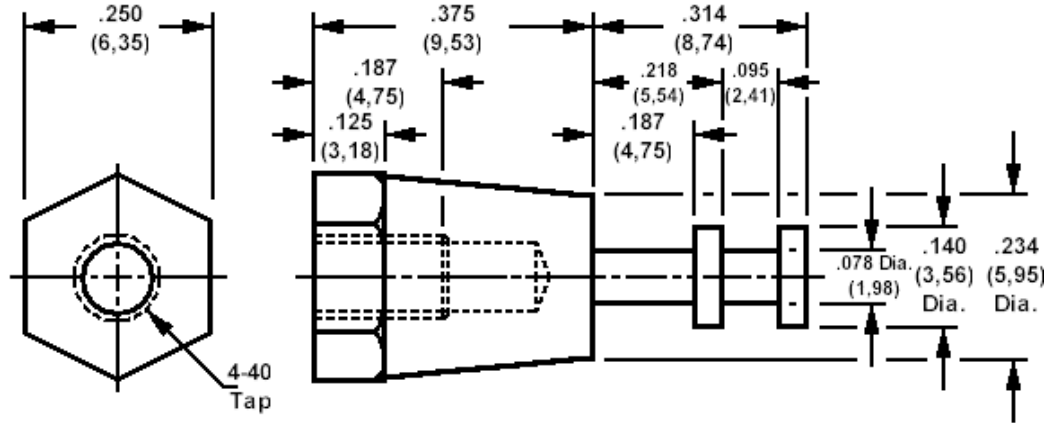

160-2381, Solder terminal, turreted, 4-40 Thread

How to order code
160-2381-01-YY-00
 Basic Part No YY = Plating Finish

MATERIALS				
Component	Material	Finish (YY)		
		-01	-04	-05
Terminal	Brass	Silver	Electro Tin	Electro Solder