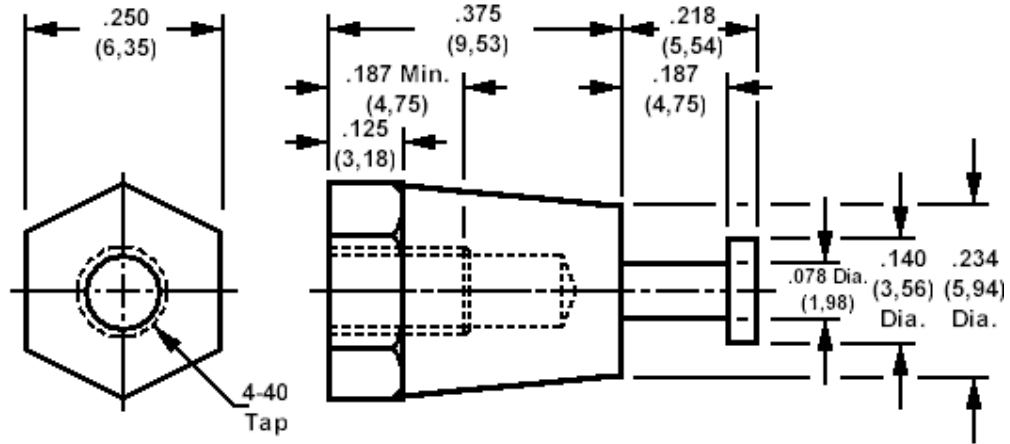

160-2380 Solder terminal, turreted, 4-40 Thread

How to order code
160-2380-01-YY-00
 Basic Part No YY = Plating Finish

MATERIALS				
Component	Material	Finish (YY)		
		-01	-04	-05
Terminal	Brass	Silver	Electro Tin	Electro Solder