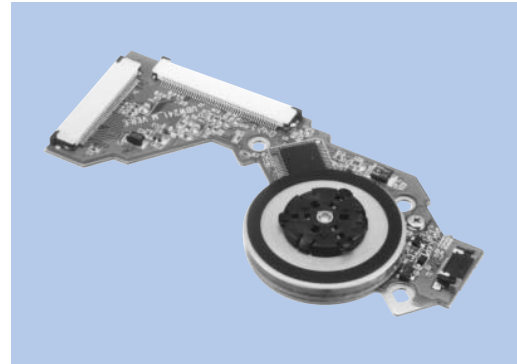

Brushless Motors M29BL-4 Series

Applications

1. Ultra Slim Type DVD-ROM Drive
2. DVD-R/RW
3. Car NAVI

SPECIFICATIONS

Items	SPEC-NO	
Rated Voltage (V)		5
Voltage Range (V)		VM=5±5%
Rated Load (mN·m)		2.94
Rated Speed (rpm)		5700
Rated Current (mA)		430
Starting Torque (mN·m)		7.5
Rotation		CW

CHARACTERISTICS

DIMENSIONS

Unit : mm