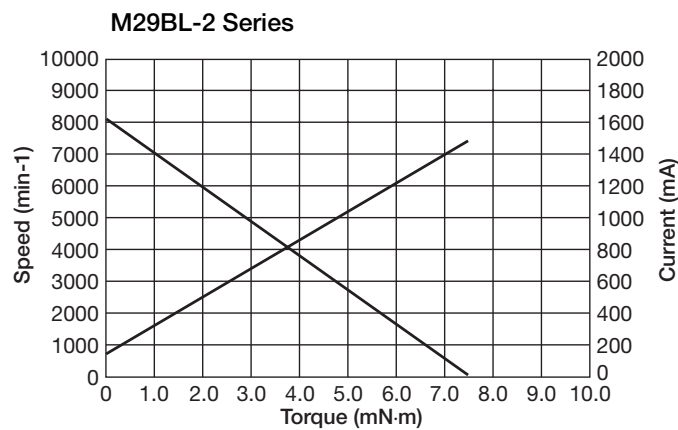

Brushless Motors M29BL-4 Series

Applications

1. Ultra Slim Type DVD-ROM Drive
2. DVD-R/RW
3. Car NAVI

SPECIFICATIONS

Items	SPEC-NO	
Rated Voltage (V)		5
Voltage Range (V)		VM=5±5%
Rated Load (mN·m)		2.94
Rated Speed (rpm)		5700
Rated Current (mA)		430
Starting Torque (mN·m)		7.5
Rotation		CW

CHARACTERISTICS

DIMENSIONS

Unit : mm