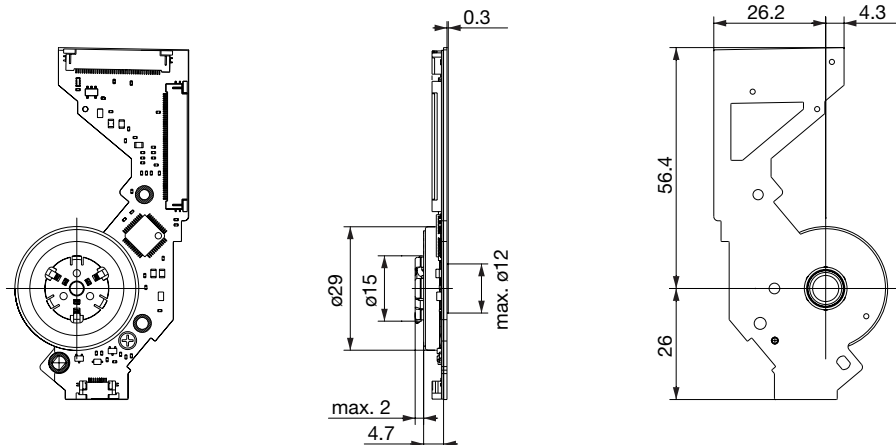

Brushless Motors M29BL-4 Series

Applications

1. Ultra Slim Type DVD-ROM Drive
2. DVD-R/RW
3. Car NAVI

SPECIFICATIONS

Items	SPEC-NO	
Rated Voltage (V)		5
Voltage Range (V)		VM=5±5%
Rated Load (mN·m)		2.94
Rated Speed (rpm)		5700
Rated Current (mA)		430
Starting Torque (mN·m)		7.5
Rotation		CW

CHARACTERISTICS

DIMENSIONS

Unit : mm