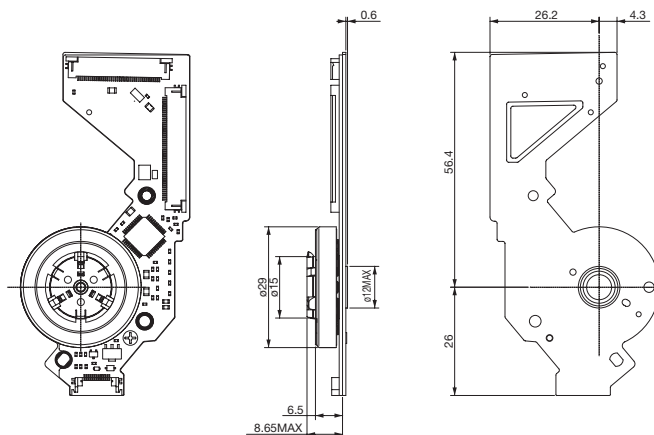

## SPECIFICATIONS

Items	SPEC-NO	R-147281
Rated Voltage (V)		5
Voltage Range (V)		VM=5±5%
Rated Load (mN·m)		2.94
Rated Speed (rpm)		5700
Rated Current (mA)		430
Starting Torque (mN·m)		9.00
Rotation		CW

## DIMENSIONS

Unit : mm