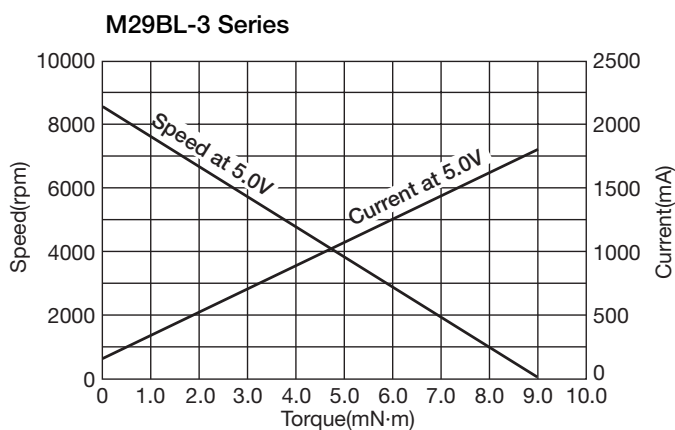

## SPECIFICATIONS

Items	SPEC-NO	R-147281
Rated Voltage (V)		5
Voltage Range (V)		VM=5±5%
Rated Load (mN·m)		2.94
Rated Speed (rpm)		5700
Rated Current (mA)		430
Starting Torque (mN·m)		9.00
Rotation		CW

## DIMENSIONS

Unit : mm