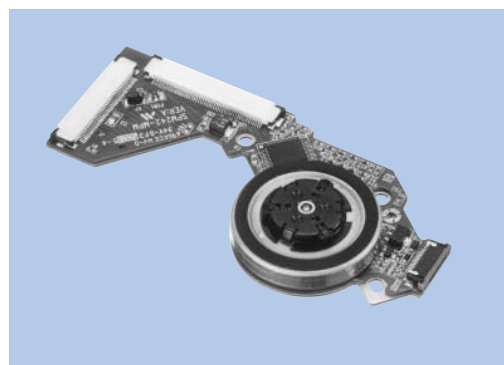

## Applications

1. Slim Type DVD-ROM Drive
2. Car NAVI

## SPECIFICATIONS

Items	SPEC-NO	R-147281
Rated Voltage (V)		5
Voltage Range (V)		VM=5±5%
Rated Load (mN·m)		2.94
Rated Speed (rpm)		5700
Rated Current (mA)		430
Starting Torque (mN·m)		9.00
Rotation		CW