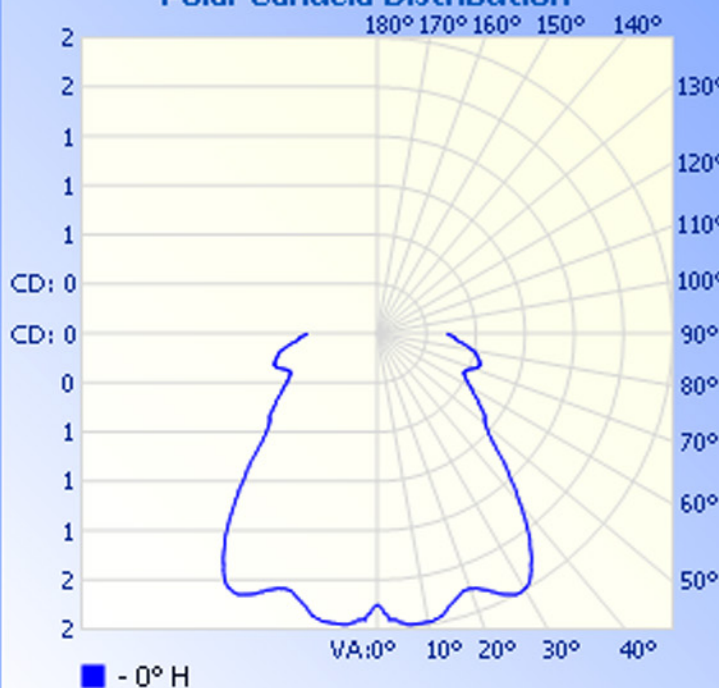

Luminaire Photometric Report

Filename: LSL464-TPW-120A

Manufacturer: LEDTRONICS -

Luminaire: WITH LENS, 120VAC, .6W

Luminaire Cat: LSL464-TPW-120A

Lamp: . LUMEN RATING: 6.6Lms.

Lamp Output: 1 lamp(s), rated lamp lumens: 6.6

Max Candela: 2.1 at Horizontal: 0, Vertical: 28

Luminous Opening: Point

Test: 12-23-09

Flood Summary

Efficiency Lumens Horizontal Spread Vertical Spread

Field (10%):	99.8%	6.6	n/a	85
Beam (50%):	55.7%	3.7	97.6	82.4
Total:	99.8%	6.6		

Illuminance at a Distance

Center Beam FC Beam Width

1.7ft	0.68 fc	2.9ft	3.8ft
3.3ft	0.17 fc	5.8ft	7.6ft
5.0ft	0.08 fc	8.8ft	11.4ft
6.7ft	0.04 fc	11.7ft	15.2ft
8.3ft	0.03 fc	14.6ft	19.0ft
10.0ft	0.02 fc	17.5ft	22.8ft

■ Vert. Spread: 82.4° ■ Horiz. Spread: 97.6°

Polar Candela Distribution

Isofootcandle Plot