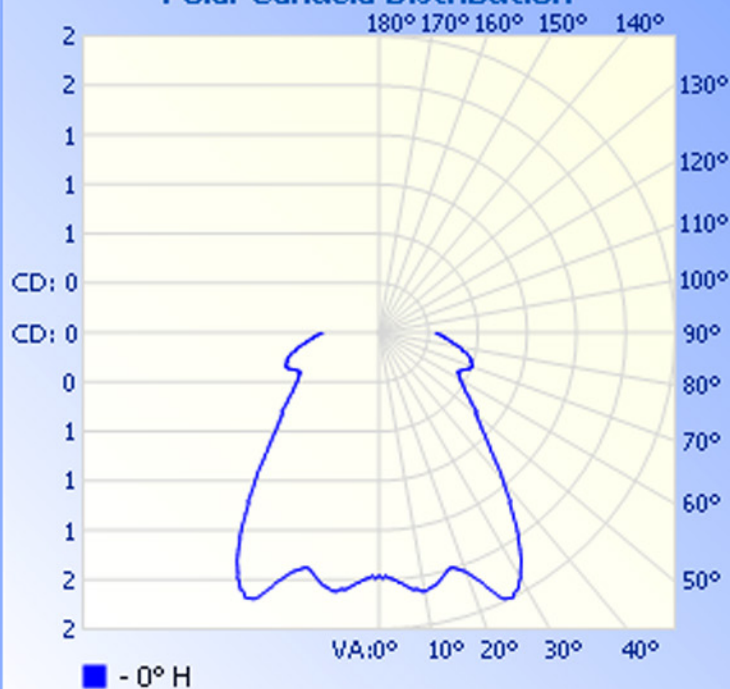

Luminaire Photometric Report

Filename: LSL464-SIW-120A

Manufacturer: LEDTRONICS -

Luminaire: WITH LENS, 120VAC, .6W

Luminaire Cat: LSL464-SIW-120A

Lamp: . LUMEN RATING: 5.3Lms.

Lamp Output: 1 lamp(s), rated lamp lumens: 5.3

Max Candela: 1.8 at Horizontal: 0, Vertical: 26.5

Luminous Opening: Point

Test: 12-23-09

Flood Summary

Efficiency Lumens Horizontal Spread Vertical Spread

Field (10%):	99.3%	5.3	n/a	81
Beam (50%):	52.9%	2.8	90.6	79.1
Total:	99.3%	5.3		

Illuminance at a Distance

Center Beam FC Beam Width

1.7ft	0.54 fc	2.8ft	3.4ft
3.3ft	0.13 fc	5.5ft	6.7ft
5.0ft	0.06 fc	8.3ft	10.1ft
6.7ft	0.03 fc	11.0ft	13.5ft
8.3ft	0.02 fc	13.8ft	16.8ft
10.0ft	0.01 fc	16.5ft	20.2ft

■ Vert. Spread: 79.1° ■ Horiz. Spread: 90.6°

Polar Candela Distribution