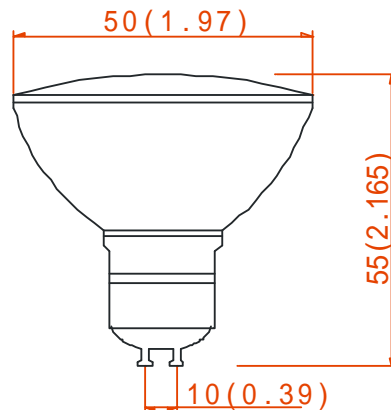

LED Spot Lamp

TLL-GU10-061-XX

Features:

- Spot Lamp Series GU10
- Product Number : TLL-GU10-061-XX
- Led quantity : 18pcs/21pcs
- Voltage : 110V/220-240V
- Color : Red/ yellow/ blue/ green/ white/ orange/ purple
- Life time : 50000 hours
- Weight : 0.13 kgs/pcs

Applications

widely used in Super Market, Hotel, Tavern, Night Club, Disco Hall, Karaoke Room, Coffee House, Bank, Meeting Room, Exhibition Hall, Exhibition Wardrobe, Show Window, Living House.

Electrical-optical characteristics (Ta=25°C)

Part Number	LED#	Color	Voltage	Watts (W)	Brightness (LM)	Life (H)	Base
TLL-GU10-061-R21	21	Red	110/220	1.6	12	50000	E27
TLL-GU10-061-Y21	21	Yellow	110/220	1.6	14	50000	E27
TLL-GU10-061-B21	21	Blue	110/220	1.6	14	50000	E27
TLL-GU10-061-G21	21	Green	110/220	1.6	27	50000	E27
TLL-GU10-061-W21	21	White	110/220	1.6	33	50000	E27
TLL-GU10-061-R18	18	Red	110/220	1.5	11	50000	E27
TLL-GU10-061-Y18	18	Yellow	110/220	1.5	12	50000	E27
TLL-GU10-061-B18	18	Blue	110/220	1.5	12	50000	E27
TLL-GU10-061-G18	18	Green	110/220	1.5	23	50000	E27
TLL-GU10-061-W18	18	White	110/220	1.5	29	50000	E27

Drawing

Notes:

1. All dimensions are in millimeters (inches)
2. Tolerance is $\pm 1\text{mm}(0.01\text{'})$ unless otherwise noted.
3. Specifications are subject to change without notice