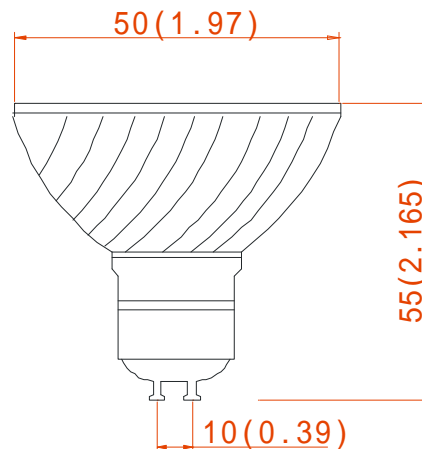

Drawing

Notes:

1. All dimensions are in millimeters (inches)
2. Tolerance is $\pm 1\text{mm}(0.01\text{'})$ unless otherwise noted.
3. Specifications are subject to change without notice