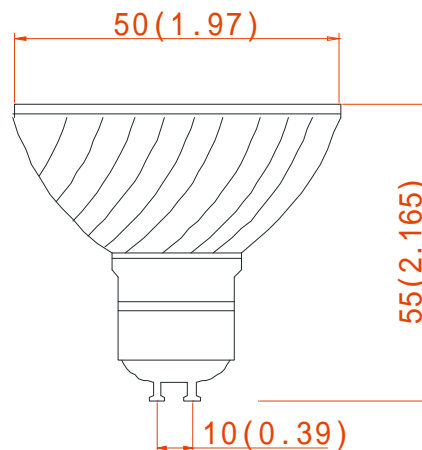

Drawing

Notes:

1. All dimensions are in millimeters (inches)
2. Tolerance is $\pm 1\text{mm}(0.01\text{")}$ unless otherwise noted.
3. Specifications are subject to change without notice