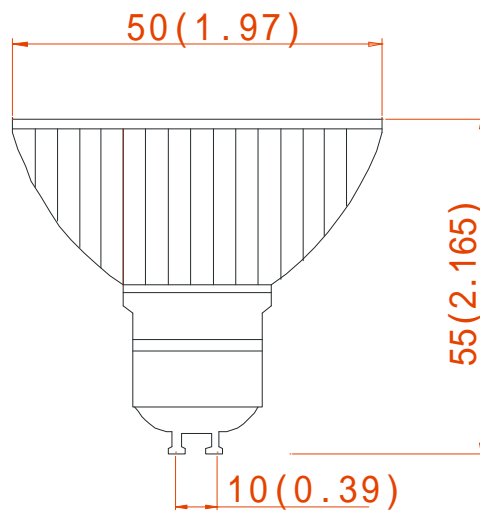

LED Spot Lamp, High power

TLL-GU10H1W-061-XX

Features:

- Spot Lamp High Power, GU10 base
- Product Number : TLL-GU10H1W-061-XX
- Led quantity : 1pcs
- Voltage : 12/110/220
- Color : Red/ yellow/ blue/ green/ white/ orange/ purple
- Life time : 50000 hours
- Weight : 50g/pcs

Part Number	LED#	Color	Voltage	Watts (W)	Brightness (LM)	Life (H)	Base	Equal to Convention al Lamp
TLL-GU10H1W-061-R	1w	Red	12/110/220	1	50	50000	GU10	35W
TLL-GU10H1W-061-Y	1w	Yellow	12/110/220	1	55	50000	GU10	35W
TLL-GU10H1W-061-B	1w	Blue	12/110/220	1	55	50000	GU10	35W
TLL-GU10H1W-061-G	1w	Green	12/110/220	1	80	50000	GU10	35W
TLL-GU10H1W-061-W	1w	White	12/110/220	1	80	50000	GU10	35W

Drawing

Notes:

1. All dimensions are in millimeters (inches)
2. Tolerance is $\pm 1\text{mm}(0.01\text{'})$ unless otherwise noted.
3. Specifications are subject to change without notice