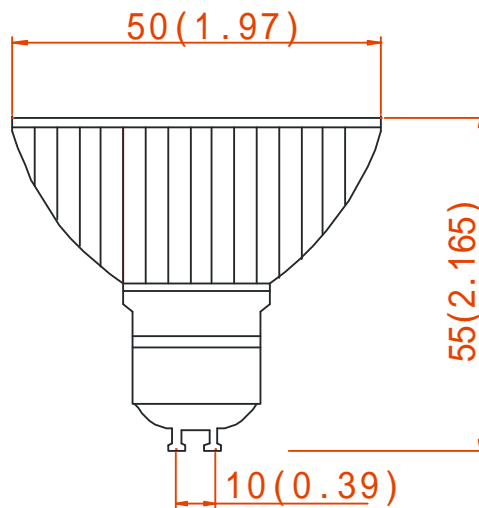

LED Spot Lamp, High power

TLL-GU10HT3W-061-XX

Features:

- Spot Lamp High Power, GU10 base
- Product Number : TLL-GU10HT3W-061
- Led quantity : 1w * 3pcs
- Voltage : 12/110/220v
- Color : Red/ yellow/ blue/ green/ white/ orange/ purple
- Life time : 50000 hours
- Weight : 50g/pcs

Part Number	LED#	Color	Voltage	Watts (W)	Brightness (LM)	Life (H)	Base	Equal to Conventional Lamp
TLL-GU10HT3W-061-R	1w*3pcs	Red	12	3	50	50000	Gu10	50W
TLL-GU10HT3W-061-Y	1w*3pcs	Yellow	12	3	55	50000	Gu10	50W
TLL-GU10HT3W-061-B	1w*3pcs	Blue	12	3	55	50000	Gu10	50W
TLL-GU10HT3W-061-G	1w*3pcs	Green	12	3	80	50000	Gu10	50W
TLL-GU10HT3W-061-W	1w*3pcs	White	12	3	80	50000	Gu10	50W

Drawing

Notes:

1. All dimensions are in millimeters (inches)
2. Tolerance is $\pm 1\text{mm}(0.01\text{'})$ unless otherwise noted.
3. Specifications are subject to change without notice