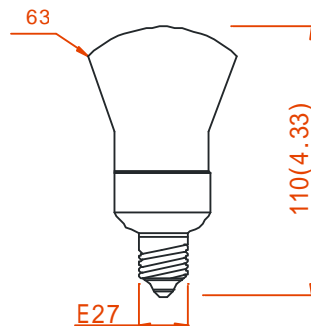

LED Spot Lamp

TLL-E12B63-061-XX

Features:

- Mushroom shape bulb
- Ball Bulb ϕ 63
- Product Number : TLL-E12B63-061-XX
- Led quantity : 25pcs/32pcs
- Voltage : 110V/220-240V
- Color : Red/ yellow/ blue/ green/ white/ orange/ purple
- Base : E12
- Life time : 50000 hours
- Weight : 0.13 kgs/pcs

Part Number	LED#	Color	Voltage	Watts (W)	Brightness (LM)	Life (H)	Base
TLL-E12B63-061-R25	25	Red	110/220	2.5	14	50000	E27
TLL-E12B63-061-Y25	25	Yellow	110/220	2.5	17	50000	E27
TLL-E12B63-061-B25	25	Blue	110/220	2.5	17	50000	E27
TLL-E12B63-061-G25	25	Green	110/220	2.5	32	50000	E27
TLL-E12B63-061-w25	25	White	110/220	2.5	39	50000	E27
TLL-E12B63-061-R32	32	Red	110/220	3	18	50000	E27
TLL-E12B63-061-Y32	32	Yellow	110/220	3	21	50000	E27
TLL-E12B63-061-B32	32	Blue	110/220	3	21	50000	E27
TLL-E12B63-061-G32	32	Green	110/220	3	40	50000	E27
TLL-E12B63-061-w32	32	White	110/220	3	50	50000	E27

Drawing

Notes:

1. All dimensions are in millimeters (inches)
2. Tolerance is $\pm 1\text{mm}$ (0.01") unless otherwise noted.
3. Specifications are subject to change without notice