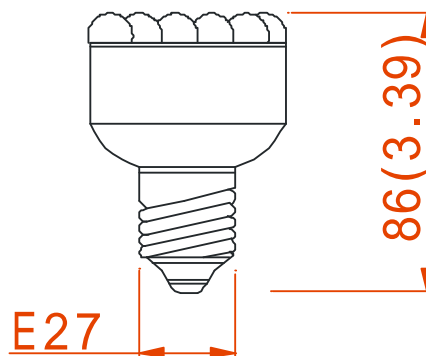

LED Spot Lamp

TLL-E12S-061-XX

Features:

- Save-Lamp
- Product Number : TLL-E12S-061-XX
- Led quantity : 25pcs/32pcs
- Voltage : 110V/220-240V
- Color : Red/ yellow/ blue/ green/ white/ orange/ purple
- Base : E12
- Life time : 50000 hours
- Weight : 0.13 kgs/pcs

Applications

widely used in Super Market, Hotel, Tavern, Night Club, Disco Hall, Karaoke Room, Coffee House, Bank, Meeting Room, Exhibition Hall, Exhibition Wardrobe, Show Window, Living House.

Electrical-optical characteristics (Ta=25°C)

Part Number	LED#	Color	Voltage	Watts (W)	Brightness (LM)	Life (H)	Base
TLL-E12S-061-R25	25	Red	110/220	2.5	14	50000	E27
TLL-E12S-061-Y25	25	Yellow	110/220	2.5	17	50000	E27
TLL-E12S-061-B25	25	Blue	110/220	2.5	17	50000	E27
TLL-E12S-061-G25	25	Green	110/220	2.5	32	50000	E27
TLL-E12S-061-w25	25	White	110/220	2.5	39	50000	E27
TLL-E12S-061-R32	32	Red	110/220	3	18	50000	E27
TLL-E12S-061-Y32	32	Yellow	110/220	3	21	50000	E27
TLL-E12S-061-B32	32	Blue	110/220	3	21	50000	E27
TLL-E12S-061-G32	32	Green	110/220	3	40	50000	E27
TLL-E12S-061-w32	32	White	110/220	3	50	50000	E27

Drawing

Notes:

1. All dimensions are in millimeters (inches)
2. Tolerance is $\pm 1\text{mm}(0.01\text{'})$ unless otherwise noted.
3. Specifications are subject to change without notice