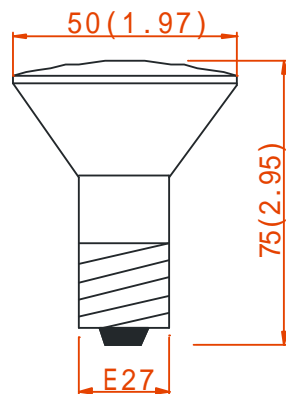

LED Spot Lamp/LED Par Lamp

TLL-PAR20-061-XX

Features:

- Spot Lamp Series PAR20
- Product Number : TLL-PAR20-061-XX
- Led quantity : 20pcs/32pcs
- Voltage : 110V/220-240V
- Color : Red/ yellow/ blue/ green/ white/ orange/ purple
- Base : E27
- Life time : 50000 hours
- Weight : 0.13 kgs/PCS

Part Number	LED#	Color	Voltage	Watts (W)	Brightness (LM)	Life (H)	Base
TLL-PAR20-061-R21	21	Red	110/220	1.6	12	50000	E27
TLL-PAR20-061-Y21	21	Yellow	110/220	1.6	14	50000	E27
TLL-PAR20-061-B21	21	Blue	110/220	1.6	14	50000	E27
TLL-PAR20-061-G21	21	Green	110/220	1.6	27	50000	E27
TLL-PAR20-061-w21	21	White	110/220	1.6	33	50000	E27
TLL-PAR20-061-R32	32	Red	110/220	3	18	50000	E27
TLL-PAR20-061-Y32	32	Yellow	110/220	3	21	50000	E27
TLL-PAR20-061-B32	32	Blue	110/220	3	21	50000	E27
TLL-PAR20-061-G32	32	Green	110/220	3	40	50000	E27
TLL-PAR20-061-w32	32	White	110/220	3	50	50000	E27

Drawing

Notes:

1. All dimensions are in millimeters (inches)
2. Tolerance is $\pm 1\text{mm}(0.01\text{'})$ unless otherwise noted.
3. Specifications are subject to change without notice