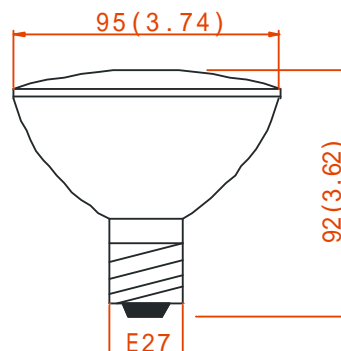

### Features:

- Spot Lamp Series PAR30
- Product Number : TLL-PAR30-061-XX
- Led quantity : 50pcs
- Voltage : 110V/220-240V
- Color : Red/ yellow/ blue/ green/ white/ orange/ purple
- Base : E27
- Life time : 50000 hours
- Weight : 0.13 kgs/PCS

### Electrical-optical characteristics (Ta=25°C)

| Part Number       | LED# | Color  | Voltage | Watts (W) | Brightness (LM) | Life (H) | Base |
|-------------------|------|--------|---------|-----------|-----------------|----------|------|
| TLL-PAR30-061-R45 | 45   | Red    | 110/220 | 4.5       | 24              | 50000    | E27  |
| TLL-PAR30-061-Y45 | 45   | Yellow | 110/220 | 4.5       | 29              | 50000    | E27  |
| TLL-PAR30-061-B45 | 45   | Blue   | 110/220 | 4.5       | 29              | 50000    | E27  |
| TLL-PAR30-061-G45 | 45   | Green  | 110/220 | 4.5       | 56              | 50000    | E27  |
| TLL-PAR30-061-w45 | 45   | White  | 110/220 | 4.5       | 69              | 50000    | E27  |
| TLL-PAR30-061-R60 | 60   | Red    | 110/220 | 6         | 32              | 50000    | E27  |
| TLL-PAR30-061-Y60 | 60   | Yellow | 110/220 | 6         | 38              | 50000    | E27  |
| TLL-PAR30-061-B60 | 60   | Blue   | 110/220 | 6         | 38              | 50000    | E27  |
| TLL-PAR30-061-G60 | 60   | Green  | 110/220 | 6         | 74              | 50000    | E27  |
| TLL-PAR30-061-w60 | 60   | White  | 110/220 | 6         | 92              | 50000    | E27  |

### Notes:

1. All dimensions are in millimeters (inches)
2. Tolerance is  $\pm 1\text{mm}(0.01\text{'})$  unless otherwise noted.
3. Specifications are subject to change without notice