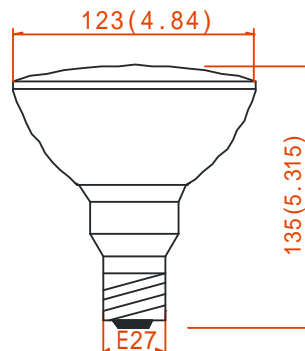

LED Spot Lamp/LED Par Lamp

TLL-PAR38-061-XX

Features:

- Spot Lamp Series PAR38
- Product Number : TLL-PAR38-061-XX
- Led quantity : 50pcs/80pcs
- Voltage : 110V/220-240V
- Color : Red/ yellow/ blue/ green/ white/ orange/ purple
- Base : E27
- Life time : 50000 hours
- Weight : 0.13 kgs/PCS

Part Number	LED#	Color	Voltage	Watts (W)	Brightness (LM)	Life (H)	Base
TLL-PAR38-061-R45	45	Red	110/220	4.5	24	50000	E27
TLL-PAR38-061-Y45	45	Yellow	110/220	4.5	29	50000	E27
TLL-PAR38-061-B45	45	Blue	110/220	4.5	29	50000	E27
TLL-PAR38-061-G45	45	Green	110/220	4.5	56	50000	E27
TLL-PAR38-061-w45	45	White	110/220	4.5	69	50000	E27
TLL-PAR38-061-R60	60	Red	110/220	6	32	50000	E27
TLL-PAR38-061-Y60	60	Yellow	110/220	6	38	50000	E27
TLL-PAR38-061-B60	60	Blue	110/220	6	38	50000	E27
TLL-PAR38-061-G60	60	Green	110/220	6	74	50000	E27
TLL-PAR38-061-w60	60	White	110/220	6	92	50000	E27

Drawing

Notes:

1. All dimensions are in millimeters (inches)
2. Tolerance is $\pm 1\text{mm}(0.01\text{'})$ unless otherwise noted.
3. Specifications are subject to change without notice