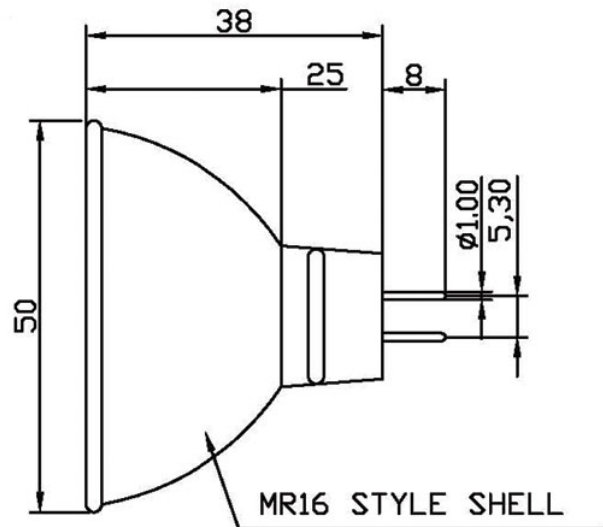

PACKAGE DIMENSIONS

FEATURES

- MR16 Standard Base.
- Wide Operating Voltage:AC100V~AC130V
- Defend lightning
- Contains 18 ea High Efficiency $\phi 3$ Leds

Color	White
Beam Angle (typ.)	25°
Operating Voltage(max.)	130V
Power Dissipation(max.)	1.5W
Brightness Intensity(typ.)	108,000mcd
Operating Temperature	-30°C to 85°C
Lifetime	50,000HRS