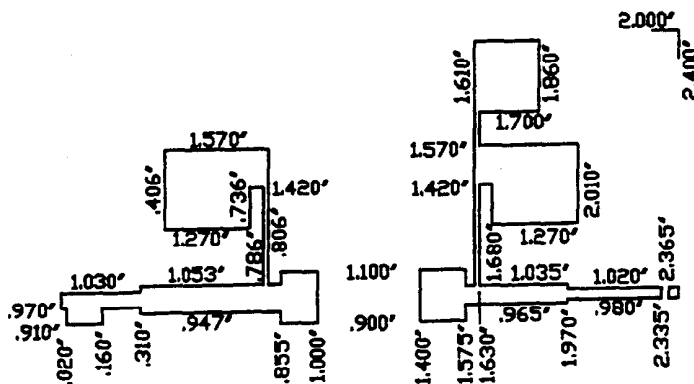

RF Test Fixture

Test Fixture PC Board Dimensions

Specifications Subject to Change Without Notice.

M/A-COM, Inc.

North America: Tel. (800) 366-2266
 Fax (800) 618-8883

Asia/Pacific: Tel. +81 (03) 3226-1671
 Fax +81 (03) 3226-1451