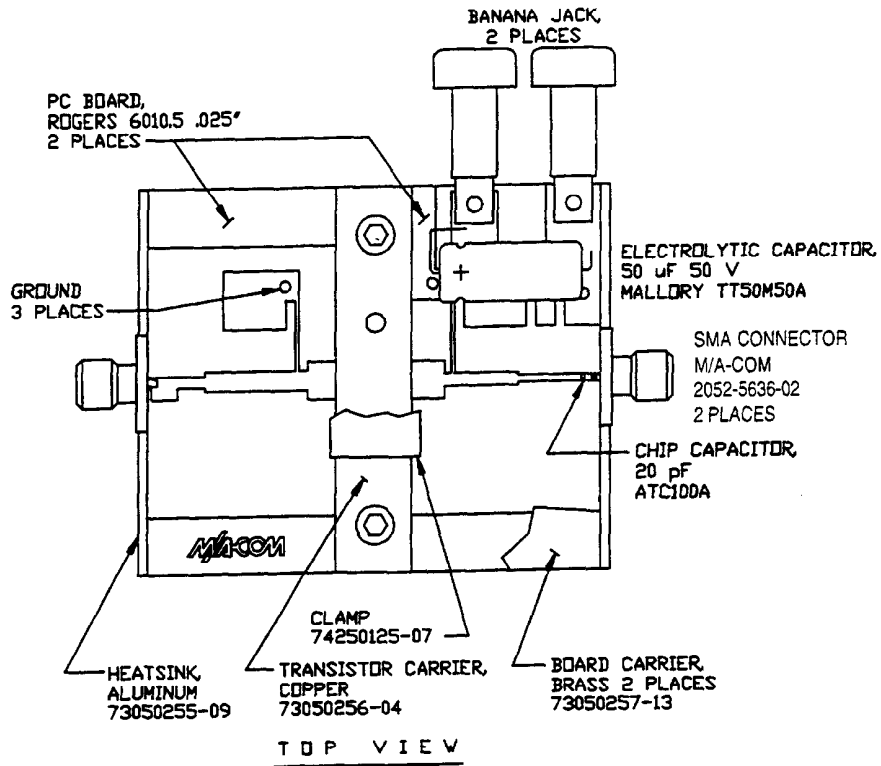

RF Test Fixture

Test Fixture PC Board Dimensions

Specifications Subject to Change Without Notice.

M/A-COM, Inc.

North America: Tel. (800) 366-2266
 Fax (800) 618-8883

Asia/Pacific: Tel. +81 (03) 3226-1671
 Fax +81 (03) 3226-1451