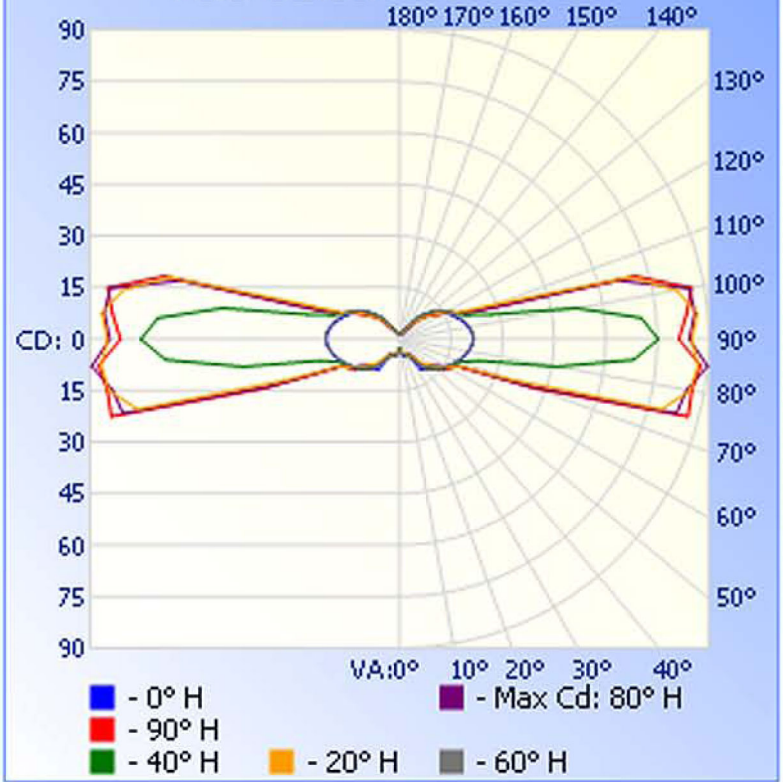

Luminaire Photometric Report

Filename: BSD-1928-OUO-006

Manufacturer: LEDTRONICS -

Luminaire: WITH NO LENS, 120VAC, 4.1W

Luminaire Cat: BSD-1928-OUO-006

Lamp: . LUMEN RATING: 311.9Lms.

Lamp Output: 1 lamp(s), rated lamp lumens: 311.9

Max Candela: 89.6 at Horizontal: 80, Vertical: 85

Luminous Opening: Point

Test: 10-15-09

Zonal Lumen Summary

Zone	Lumens	% Lamp	% Luminaire
0-30	4.0	1.3%	1.3%
0-40	8.6	2.8%	2.8%
0-60	30.6	9.8%	9.8%
60-90	129.9	41.7%	41.7%
0-90	160.5	51.5%	51.5%
90-180	151.3	48.5%	48.5%
0-180	311.9	100%	100%

Total Efficiency: 100%

Illuminance at a Distance

	Center Beam FC	Beam Width	
0.5ft	14.80 fc	0.9ft	0.1ft
1.0ft	3.70 fc	1.7ft	0.3ft
1.5ft	1.64 fc	2.6ft	0.4ft
2.0ft	0.93 fc	3.4ft	0.6ft
2.5ft	0.59 fc	4.3ft	0.7ft
3.0ft	0.41 fc	5.1ft	0.9ft

■ Vert. Spread: 81.0°   ■ Horiz. Spread: 16.4°

Polar Candela Distribution