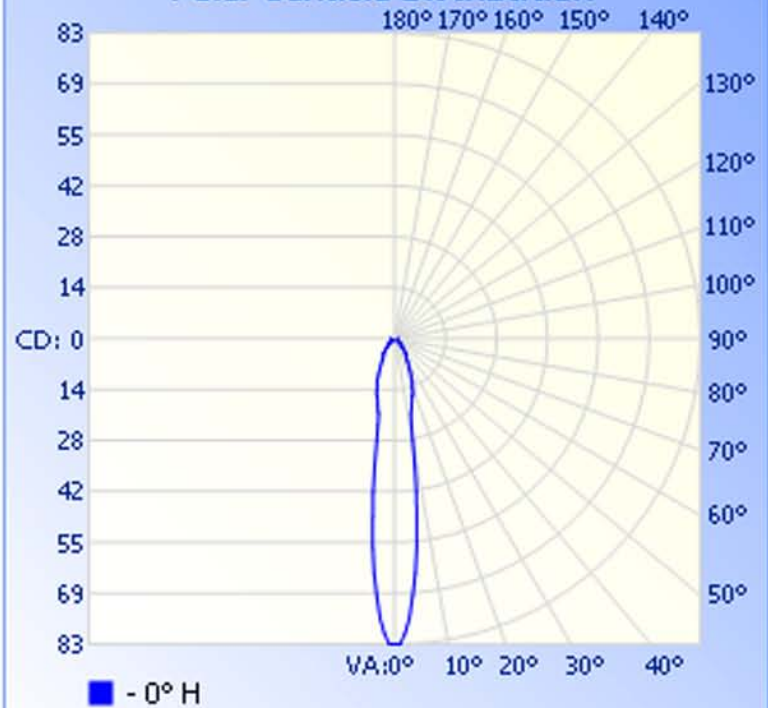

Luminaire Photometric Report

Filename: BSD-1904-001

Manufacturer: LEDTRONICS -

Luminaire: NO LENS, 75VDC, 2.5W

Luminaire Cat: BSD-1904-001

Lamp: . LUMEN RATING: 24.3Lms.

Lamp Output: 1 lamp(s), rated lamp lumens: 24.3

Max Candela: 83.0 at Horizontal: 0, Vertical: 0

Luminous Opening: Point

Test: 8-25-09

Zonal Lumen Summary

Zone	Lumens	% Lamp	% Luminaire
0-30	14.6	60.2%	60.3%
0-40	18.0	73.9%	74%
0-60	21.1	87%	87.1%
60-90	3.1	12.9%	12.9%
0-90	24.3	99.9%	100%
0-180	24.3	99.9%	100%

Total Efficiency: 99.9%

Illuminance at a Distance

Center Beam FC   Beam Width

1.7ft	29.88 fc	0.5ft	0.5ft
3.3ft	7.47 fc	0.9ft	0.9ft
5.0ft	3.32 fc	1.4ft	1.4ft
6.7ft	1.87 fc	1.9ft	1.9ft
8.3ft	1.20 fc	2.3ft	2.4ft
10.0ft	0.83 fc	2.8ft	2.8ft

Vert. Spread: 16.0°

Horiz. Spread: 16.1°

Polar Candela Distribution