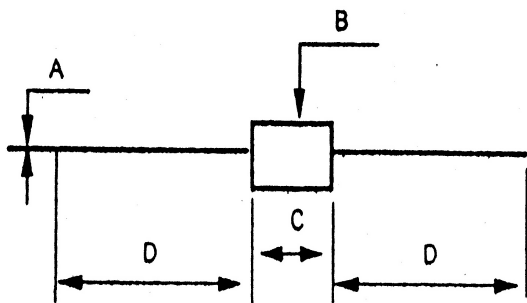

## SILICON FAST RECOVERY 6.0 AMP DIODES

INCHES		
DIM.	MIN.	MAX.
A	0.047	0.053
B	0.362	0.389
C	0.362	0.389
D	.750	

$I_o$  \_\_\_\_\_ 6 Amp \_\_\_\_\_ @ \_\_\_\_\_ 50 \_\_\_\_\_ C

$I_s$  \_\_\_\_\_ 400 \_\_\_\_\_ AMPS

$V_f$  \_\_\_\_\_ 1.4 max \_\_\_\_\_ V @ \_\_\_\_\_ 6 AMP \_\_\_\_\_ @ \_\_\_\_\_ 25 \_\_\_\_\_ C

$I_r$  \_\_\_\_\_ 60 uA max \_\_\_\_\_ @ \_\_\_\_\_ PIV \_\_\_\_\_ @ \_\_\_\_\_ 25 \_\_\_\_\_ C

$T_{rr}$  – Recovery Time measured from .5 amp forward to 1 amp reverse to .25 amp