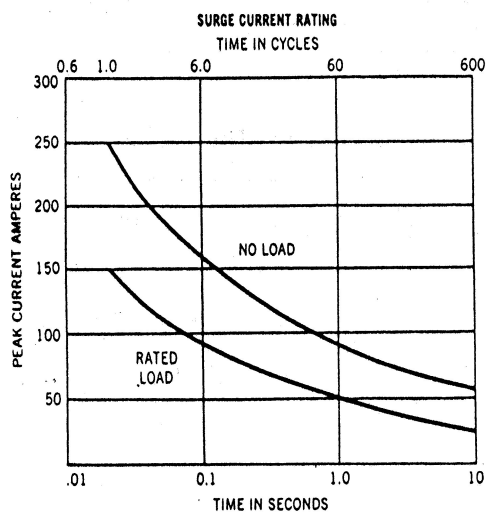

(203) 467-2591 TEL
(203) 469-5928 FAX
Email: Info@edal.com
Internet: <http://www.edal.com>

***EDAL* industries, inc.**
51 Commerce St. East Haven, CT 06512