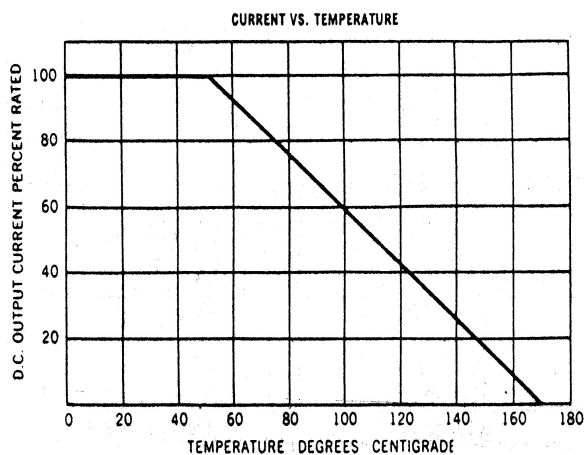

(203) 467-2591 TEL
(203) 469-5928 FAX
Email: Info@edal.com
Internet: <http://www.edal.com>

***EDAL* industries, inc.**
51 Commerce St. East Haven, CT 06512