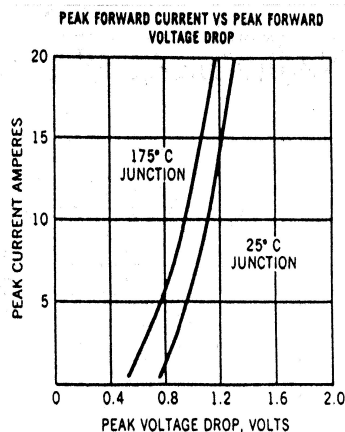

(203) 467-2591 TEL
(203) 469-5928 FAX
Email: Info@edal.com
Internet: <http://www.edal.com>

***EDAL* industries, inc.**
51 Commerce St. East Haven, CT 06512