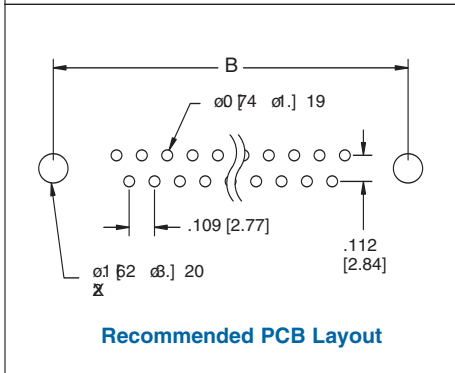

PLUG

DB25-PL-25

SOCKET

DB25-SL-24

Unit: Inch [mm]

Pos.	PLUG	SOCKET	DIMENSIONS	
	A	A	B	C
9	.666 [16.92]	.643 [16.33]	.984 [24.99]	1.213 [30.81]
15	.994 [25.25]	.971 [24.66]	1.312 [33.32]	1.541 [39.14]
25	1.534 [38.96]	1.511 [38.38]	1.852 [47.04]	2.088 [53.04]
37	2.182 [55.43]	2.159 [54.84]	2.500 [63.50]	2.729 [69.32]