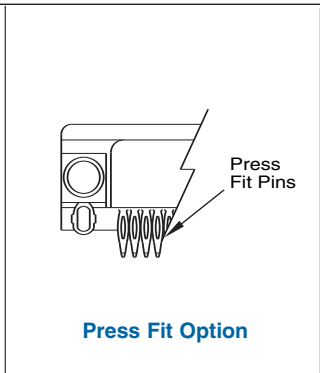

PLUG

DB25-PL-25

SOCKET

DB25-SL-24

Unit: Inch [mm]

Pos.	PLUG	SOCKET	DIMENSIONS	
	A	A	B	C
9	.666 [16.92]	.643 [16.33]	.984 [24.99]	1.213 [30.81]
15	.994 [25.25]	.971 [24.66]	1.312 [33.32]	1.541 [39.14]
25	1.534 [38.96]	1.511 [38.38]	1.852 [47.04]	2.088 [53.04]
37	2.182 [55.43]	2.159 [54.84]	2.500 [63.50]	2.729 [69.32]