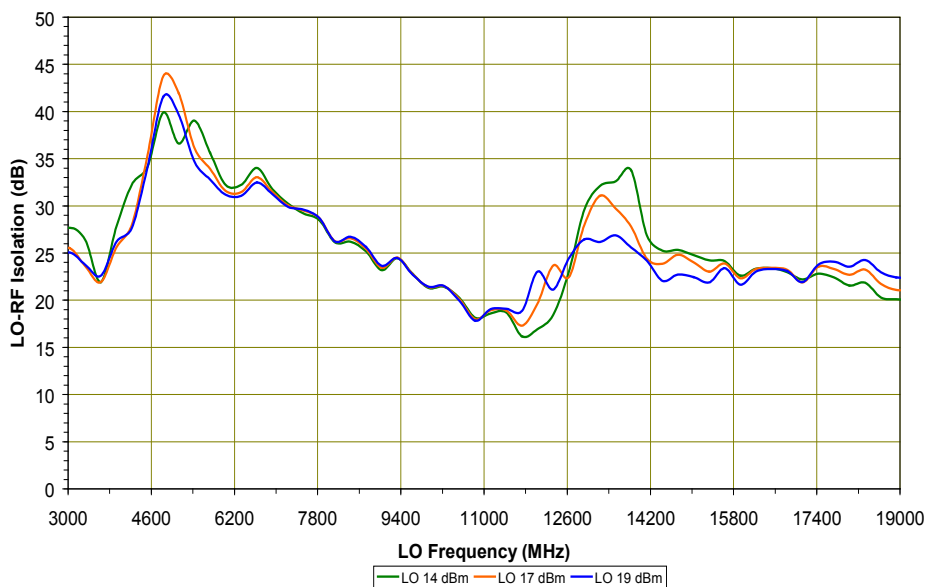

DOUBLE-BALANCED MICROWAVE MIXER

SURFACE MOUNT MODEL: SGS-5-17

WIDE BANDWIDTH - GALAXY SERIES

3 - 19 GHz

PERFORMANCE PLOTS