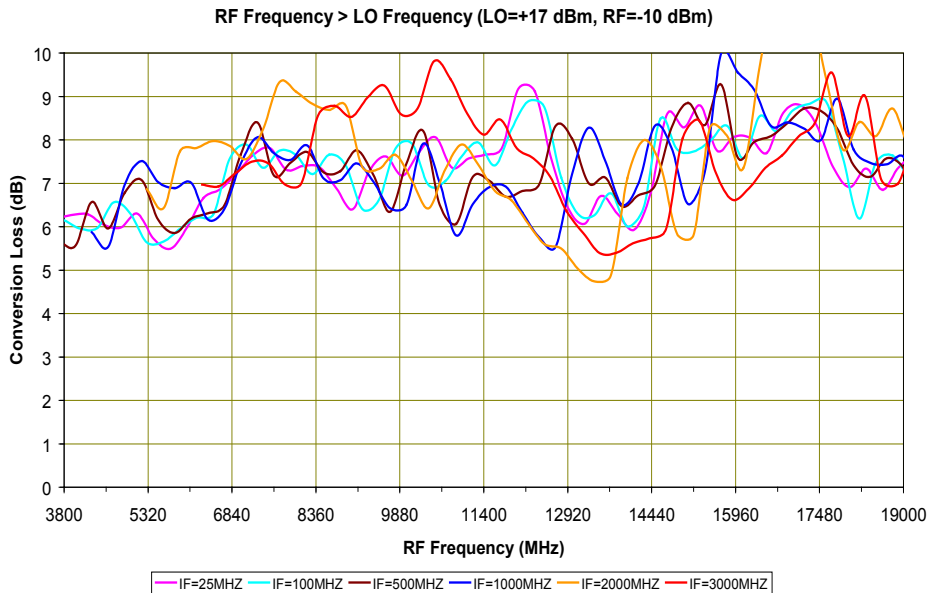

DOUBLE-BALANCED MICROWAVE MIXER

SURFACE MOUNT MODEL: SGS-5-17

WIDE BANDWIDTH - GALAXY SERIES

3 - 19 GHz

PERFORMANCE PLOTS