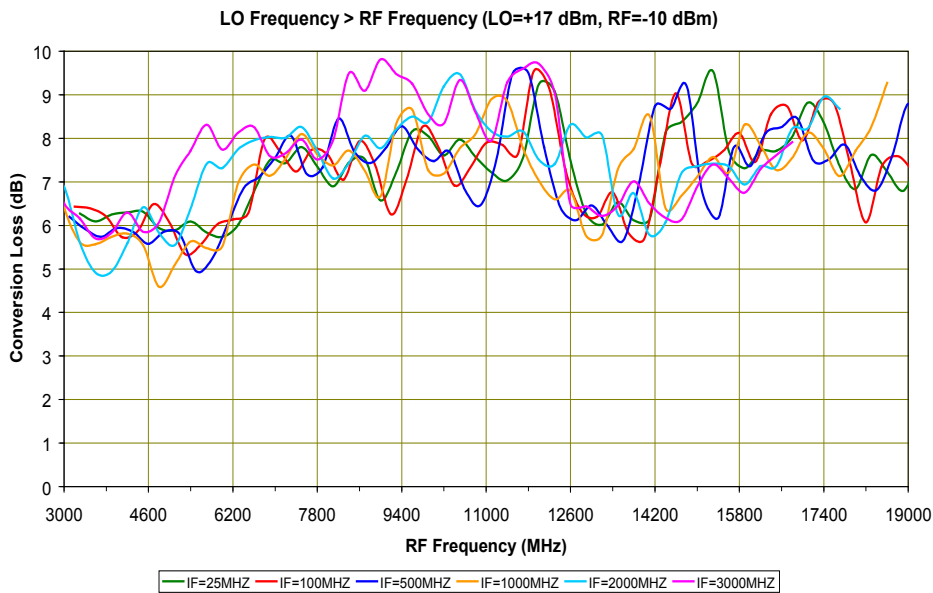

DOUBLE-BALANCED MICROWAVE MIXER

SURFACE MOUNT MODEL: SGS-5-17

WIDE BANDWIDTH - GALAXY SERIES

3 - 19 GHz

PERFORMANCE PLOTS