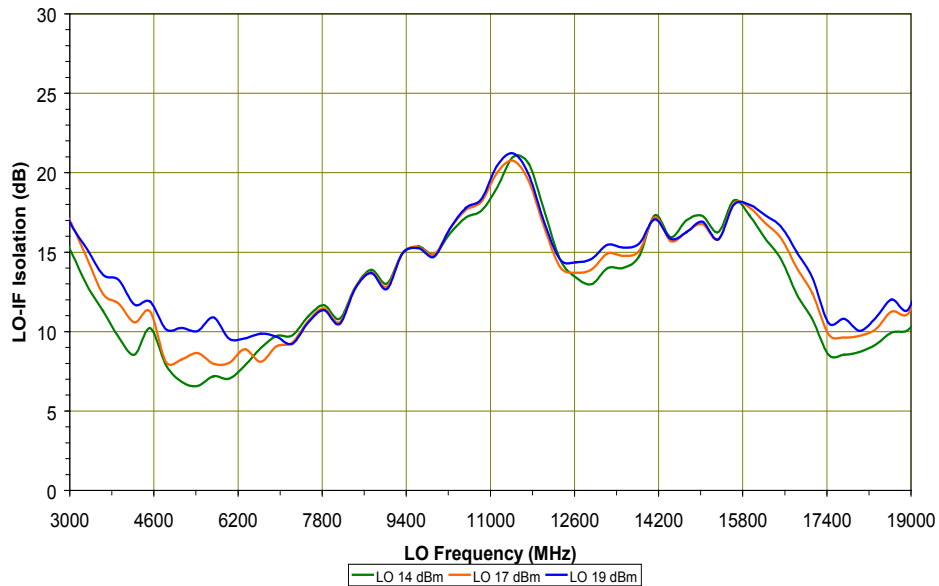

DOUBLE-BALANCED MICROWAVE MIXER

SURFACE MOUNT MODEL: SGS-5-17

WIDE BANDWIDTH - GALAXY SERIES

3 - 19 GHz

PERFORMANCE PLOTS