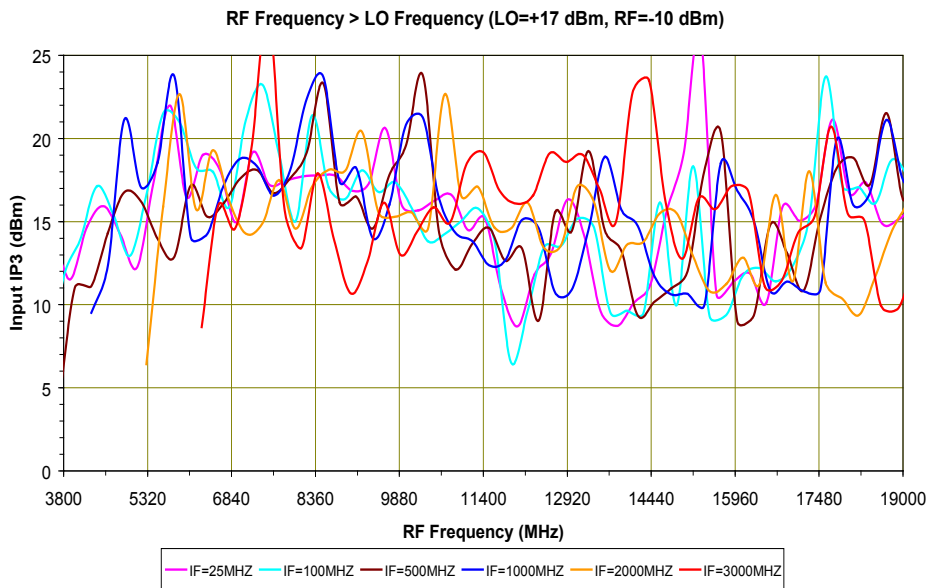

DOUBLE-BALANCED MICROWAVE MIXER

SURFACE MOUNT MODEL: SGS-5-17

WIDE BANDWIDTH - GALAXY SERIES

3 - 19 GHz

PERFORMANCE PLOTS