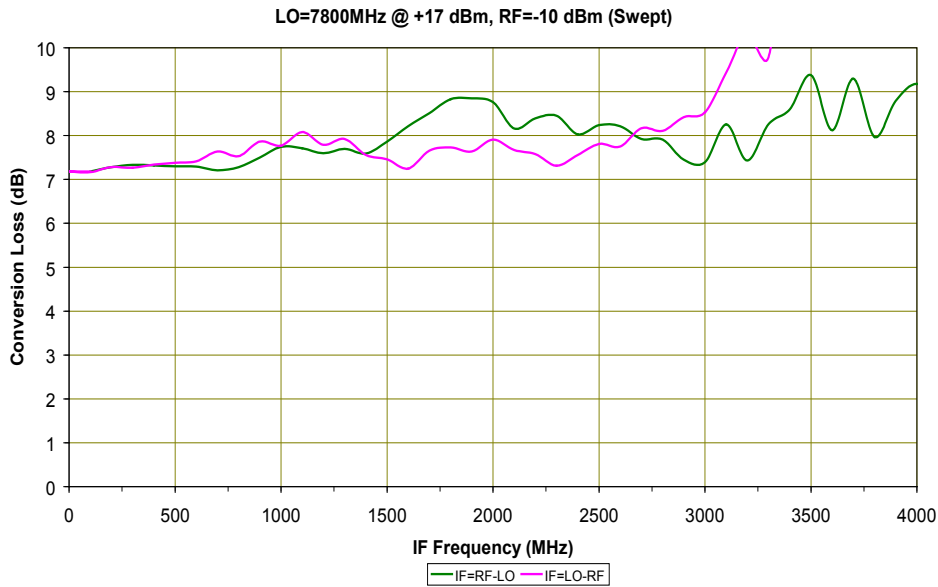

DOUBLE-BALANCED MICROWAVE MIXER

SURFACE MOUNT MODEL: SGS-5-17

WIDE BANDWIDTH - GALAXY SERIES

3 - 19 GHz

PERFORMANCE PLOTS