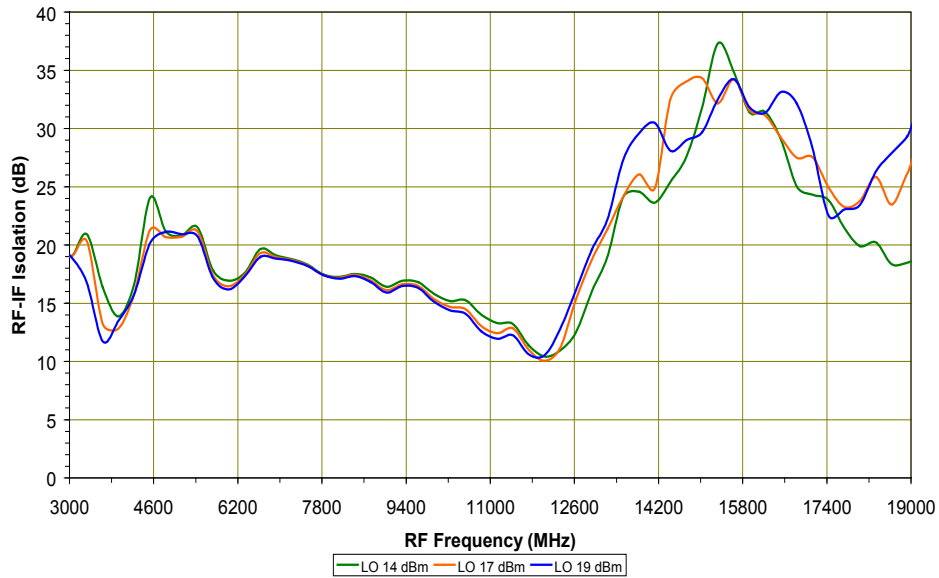

DOUBLE-BALANCED MICROWAVE MIXER

SURFACE MOUNT MODEL: SGS-5-17

WIDE BANDWIDTH - GALAXY SERIES

3 - 19 GHz

PERFORMANCE PLOTS