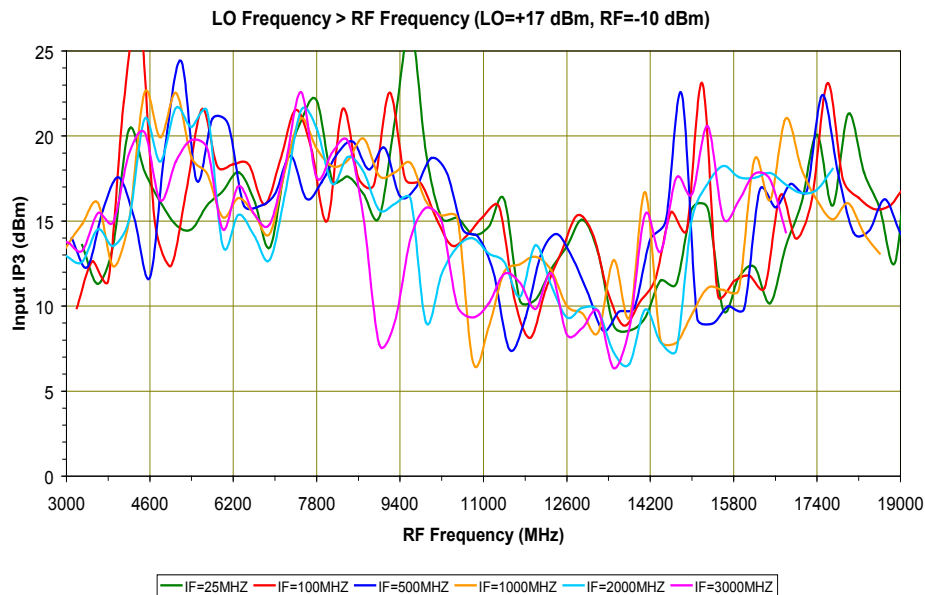

DOUBLE-BALANCED MICROWAVE MIXER

SURFACE MOUNT MODEL: SGS-5-17

WIDE BANDWIDTH - GALAXY SERIES

3 - 19 GHz

PERFORMANCE PLOTS