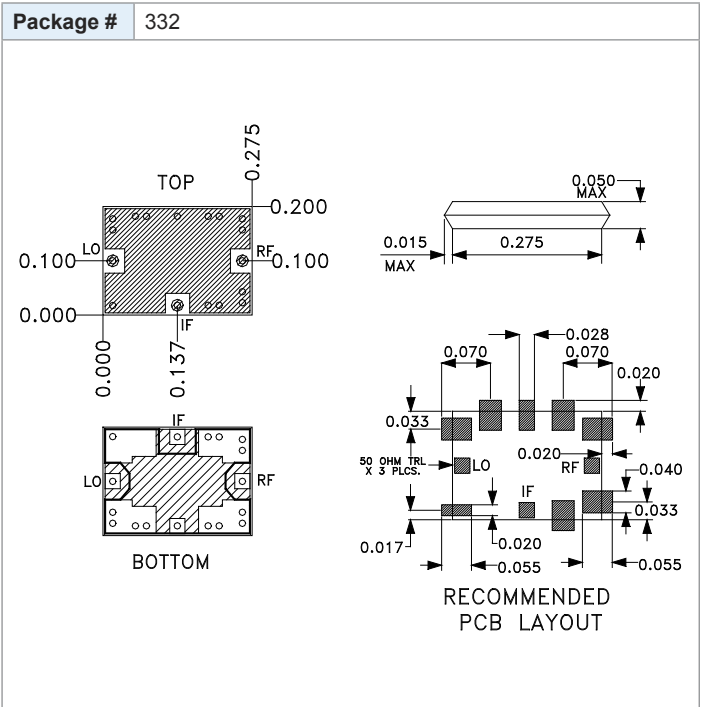

SPECIFICATIONS (Rev. B 12/13/06)

Frequency (GHz)	RF/LO	IF	
	3 - 19	DC - 4	
Conversion Loss (dB)	Typ.	Max.	
	7.5	11	
Isolation (dB)		Typ.	Min.
	LO/RF	25	15
	LO/IF	12	5
	RF/IF	20	7
LO Power	+17 dBm (Nom.)		
1 dB Compression Point	4 dBm (Typ.)		
Input IP³	+12.5 dBm (Typ.)		
RF Input Power	100 mW (Max.)		
Impedance	50 Ohms (Nom.)		
Operating Temperature Range	-40 to +85 °C