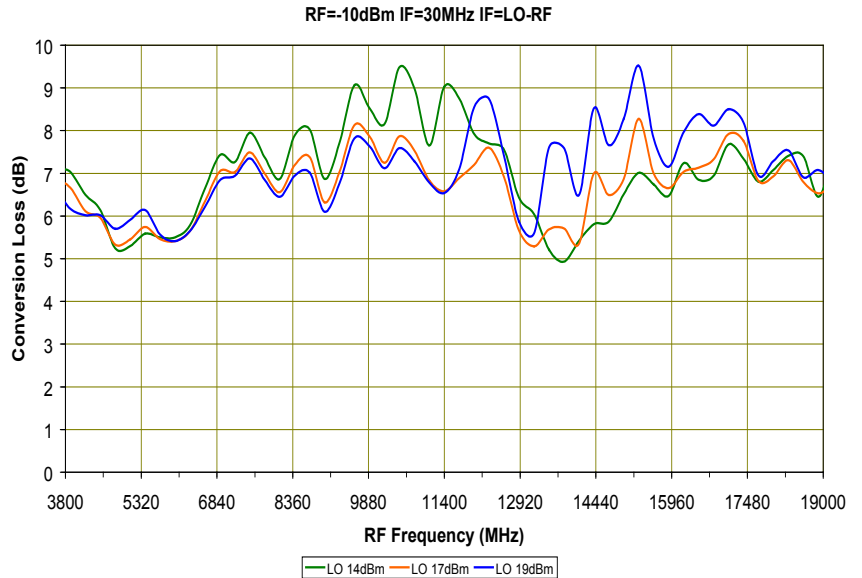

DOUBLE-BALANCED MICROWAVE MIXER

SURFACE MOUNT MODEL: SGS-5-17

WIDE BANDWIDTH - GALAXY SERIES

3 - 19 GHz

FEATURES:

- Multi-Octave Bandwidth
- Schottky Diode Mixers
- Low Conversion Loss
- RoHS Compliant
- SYNSTRIP® Multi-Layer Technology