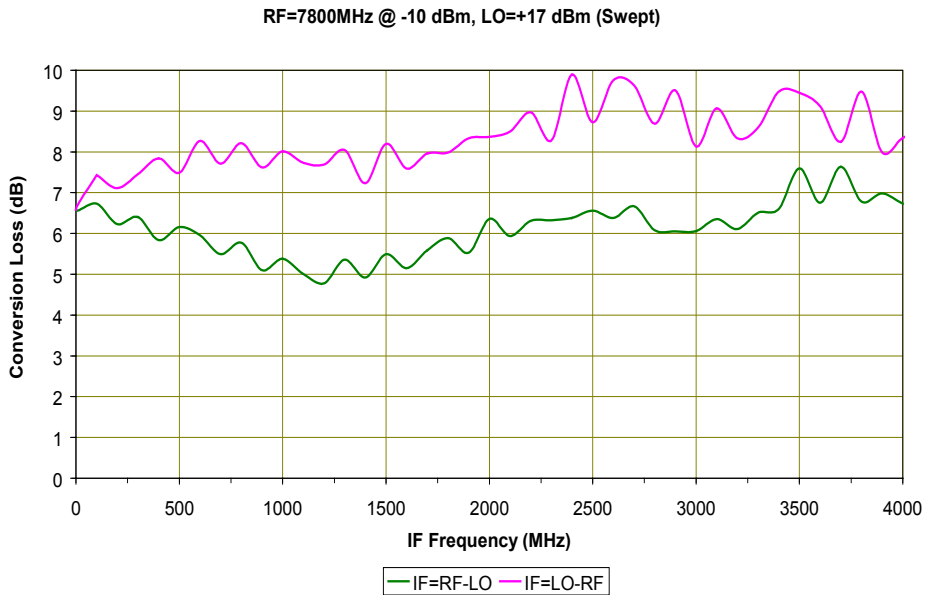

DOUBLE-BALANCED MICROWAVE MIXER

SURFACE MOUNT MODEL: SGS-5-17

WIDE BANDWIDTH - GALAXY SERIES

3 - 19 GHz

PERFORMANCE PLOTS