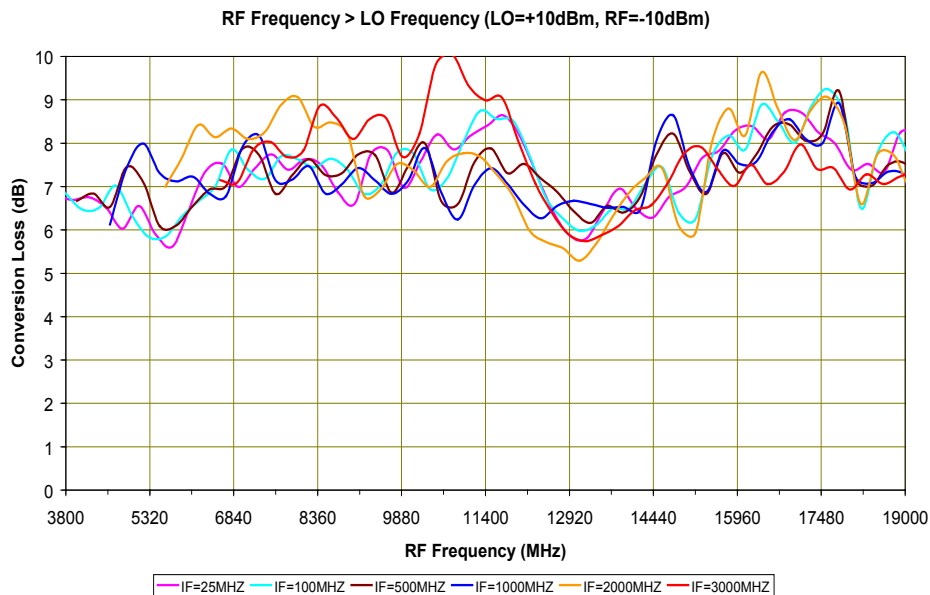

DOUBLE-BALANCED MICROWAVE MIXER

SURFACE MOUNT MODEL: SGS-5-10

WIDE BANDWIDTH - GALAXY SERIES

3 - 19 GHz

PERFORMANCE PLOTS

Copyright © 2006 Synergy Microwave Corporation

201 McLean Boulevard • Paterson, New Jersey 07504 • Tel: (973) 881-8800 • Fax: (973) 881-8361

E-Mail: sales@synergymwave.com • World Wide Web: <http://www.synergymwave.com>

DOUBLE-BALANCED MICROWAVE MIXER

SURFACE MOUNT MODEL: SGS-5-10

WIDE BANDWIDTH - GALAXY SERIES

3 - 19 GHz

PERFORMANCE PLOTS

Copyright © 2006 Synergy Microwave Corporation