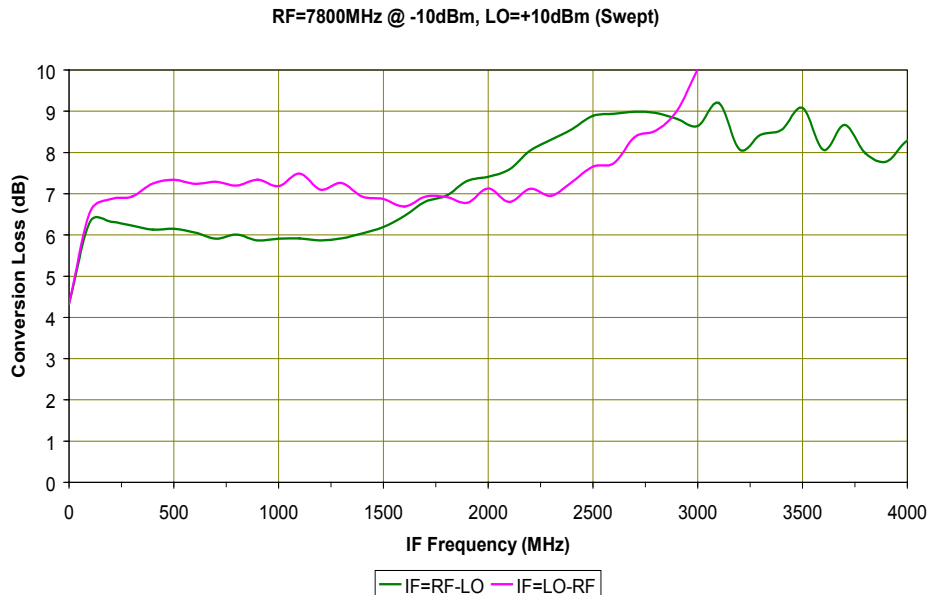

SURFACE MOUNT MODEL: SGS-5-10

WIDE BANDWIDTH - GALAXY SERIES

3 - 19 GHz

PERFORMANCE PLOTS

Copyright © 2006 Synergy Microwave Corporation

201 McLean Boulevard • Paterson, New Jersey 07504 • Tel: (973) 881-8800 • Fax: (973) 881-8361