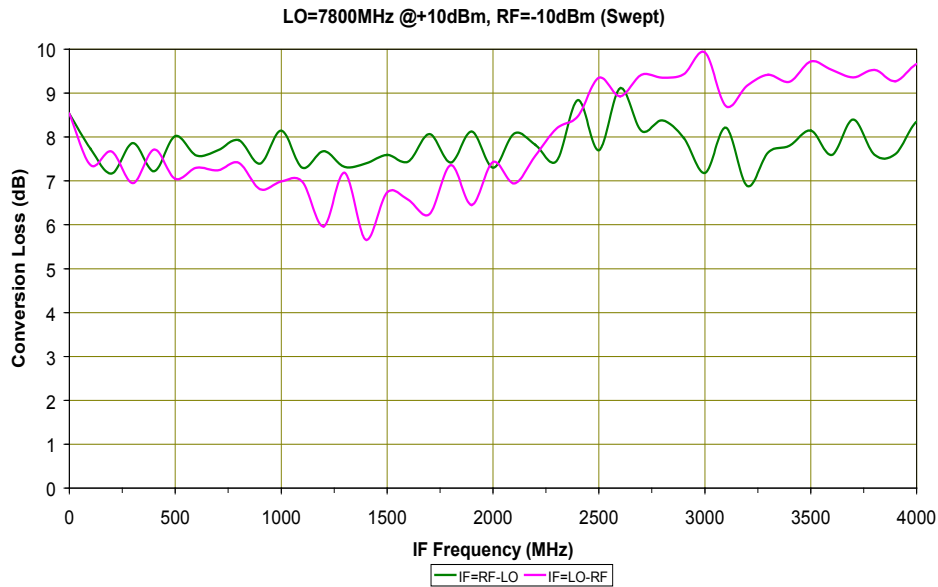

SURFACE MOUNT MODEL: SGS-5-10

WIDE BANDWIDTH - GALAXY SERIES

3 - 19 GHz

PERFORMANCE PLOTS

Copyright © 2006 Synergy Microwave Corporation

201 McLean Boulevard • Paterson, New Jersey 07504 • Tel: (973) 881-8800 • Fax: (973) 881-8361