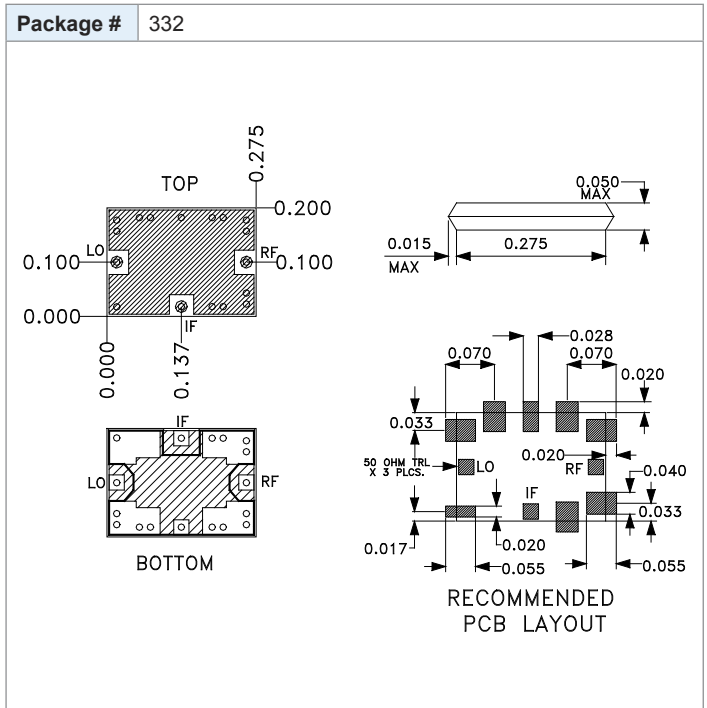

SPECIFICATIONS (Rev. B 12/13/06)

Frequency (GHz)	RF/LO	IF	
	3 - 19	DC - 4	
Conversion Loss (dB)	Typ.	Max.	
	7.5	11	
Isolation (dB)	Typ.	Min.	
	LO/RF	25	15
	LO/IF	12	5
	RF/IF	25	7
LO Power	+10 dBm (Nom.)		
1 dB Compression Point	-2 dBm (Typ.)		
Input IP³	+10 dBm (Typ.)		
RF Input Power	100 mW (Max.)		
Impedance	50 Ohms (Nom.)		
Operating Temperature Range	-40 to +85 °C