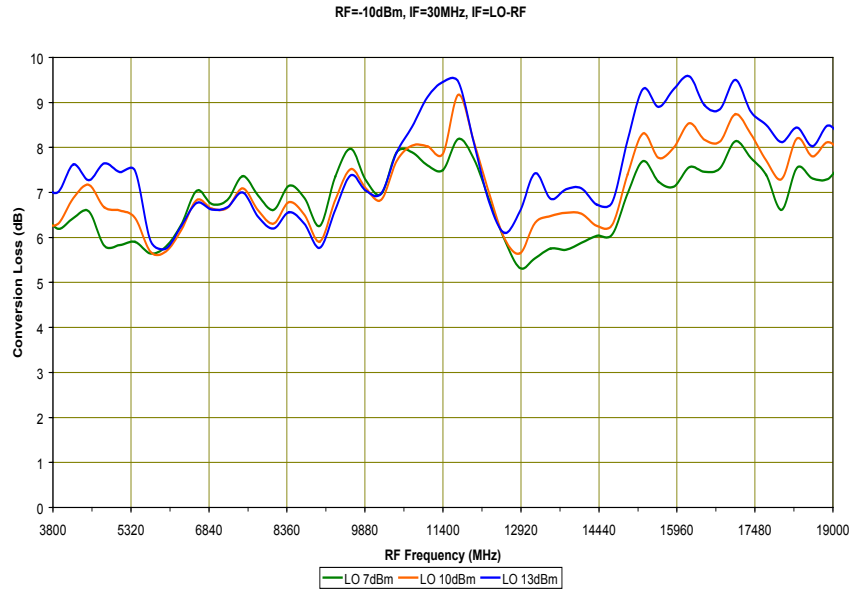

DOUBLE-BALANCED MICROWAVE MIXER

SURFACE MOUNT MODEL: SGS-5-10

WIDE BANDWIDTH - GALAXY SERIES

3 - 19 GHz

FEATURES:

- ▶ Multi-Octave Bandwidth
- ▶ Schottky Diode Mixers
- ▶ Low Conversion Loss
- ▶ RoHS Compliant
- ▶ SYNSTRIP® Multi-Layer Technology

SPECIFICATIONS (Rev. B 12/13/06)

Frequency (GHz)	RF/LO	IF	
	3 - 19	DC - 4	
Conversion Loss (dB)	Typ.	Max.	
	7.5	11	
Isolation (dB)	Typ.	Min.	
	LO/RF	25	15
	LO/IF	12	5
	RF/IF	25	7
LO Power	+10 dBm (Nom.)		
1 dB Compression Point	-2 dBm (Typ.)		
Input IP ³	+10 dBm (Typ.)		
RF Input Power	100 mW (Max.)		
Impedance	50 Ohms (Nom.)		
Operating Temperature Range	-40 to +85 °C		