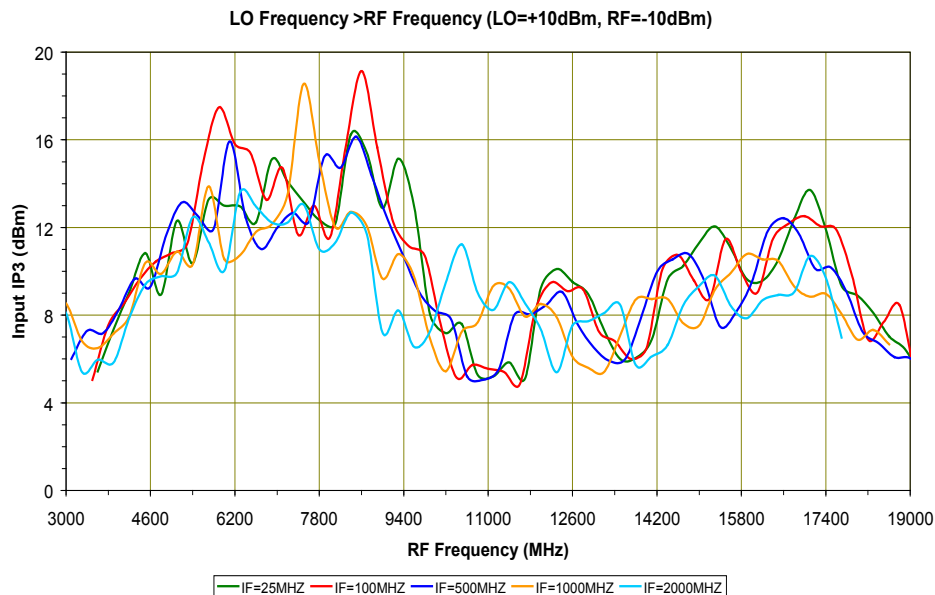

DOUBLE-BALANCED MICROWAVE MIXER

SURFACE MOUNT MODEL: SGS-5-10

WIDE BANDWIDTH - GALAXY SERIES

3 - 19 GHz

FEATURES:

- ▶ Multi-Octave Bandwidth
- ▶ Schottky Diode Mixers
- ▶ Low Conversion Loss
- ▶ RoHS Compliant
- ▶ SYNSTRIP® Multi-Layer Technology

DOUBLE-BALANCED MICROWAVE MIXER

SURFACE MOUNT MODEL: SGS-5-10

WIDE BANDWIDTH - GALAXY SERIES

3 - 19 GHz

PERFORMANCE PLOTS

Copyright © 2006 Synergy Microwave Corporation

201 McLean Boulevard • Paterson, New Jersey 07504 • Tel: (973) 881-8800 • Fax: (973) 881-8361