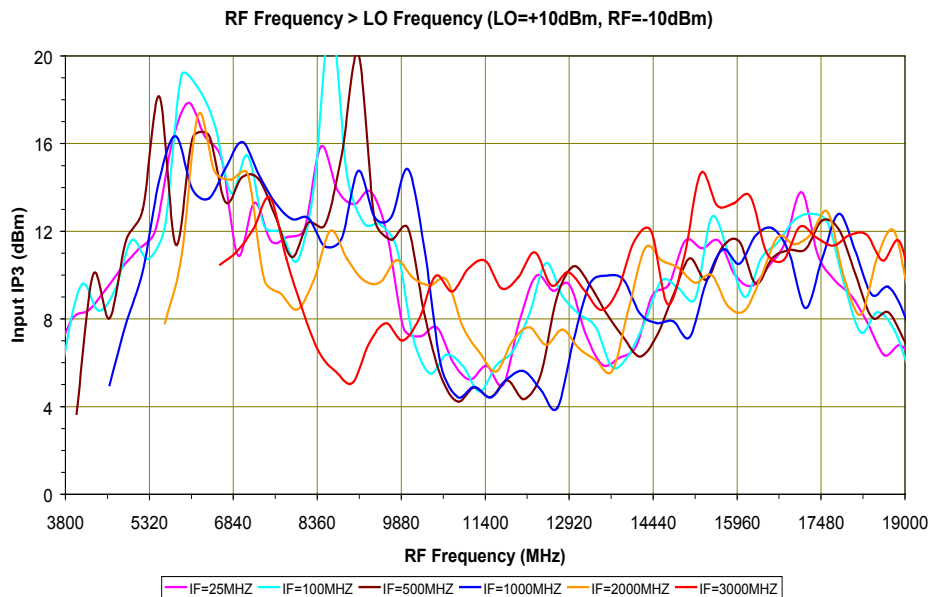

E-Mail: sales@synergymwave.com • World Wide Web: <http://www.synergymwave.com>

DOUBLE-BALANCED MICROWAVE MIXER

SURFACE MOUNT MODEL: SGS-5-10

WIDE BANDWIDTH - GALAXY SERIES

3 - 19 GHz

PERFORMANCE PLOTS

Copyright © 2006 Synergy Microwave Corporation