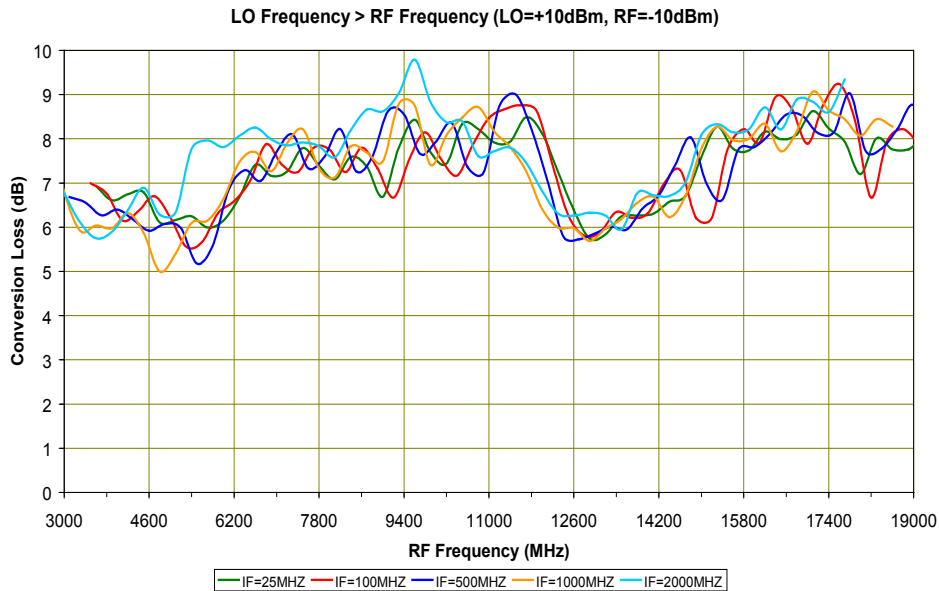

DOUBLE-BALANCED MICROWAVE MIXER

SURFACE MOUNT MODEL: SGS-5-10

WIDE BANDWIDTH - GALAXY SERIES

3 - 19 GHz

FEATURES:

- ▶ Multi-Octave Bandwidth
- ▶ Schottky Diode Mixers
- ▶ Low Conversion Loss
- ▶ RoHS Compliant
- ▶ SYNSTRIP® Multi-Layer Technology

DOUBLE-BALANCED MICROWAVE MIXER

SURFACE MOUNT MODEL: SGS-5-10

WIDE BANDWIDTH - GALAXY SERIES

3 - 19 GHz

PERFORMANCE PLOTS

Copyright © 2006 Synergy Microwave Corporation

201 McLean Boulevard • Paterson, New Jersey 07504 • Tel: (973) 881-8800 • Fax: (973) 881-8361