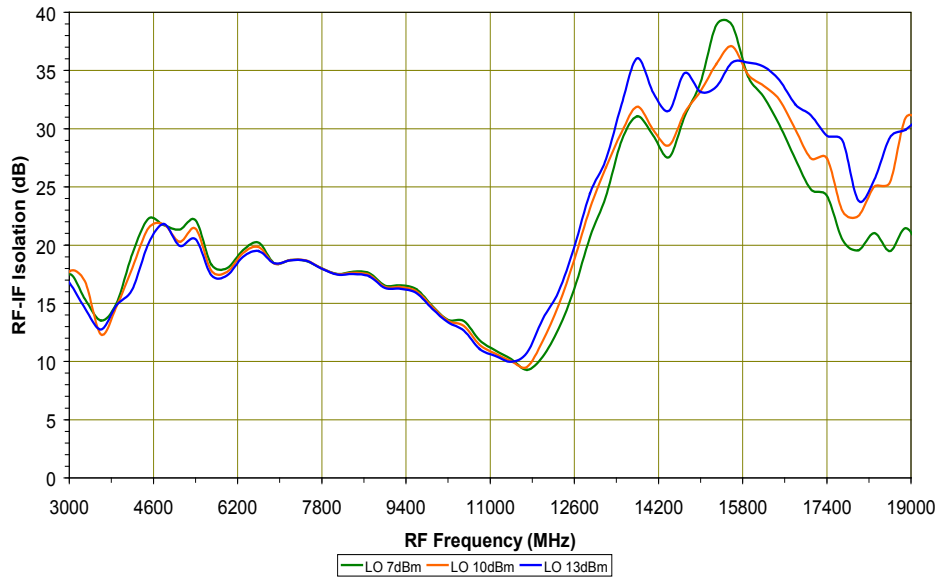

E-Mail: sales@synergymwave.com • World Wide Web: <http://www.synergymwave.com>

DOUBLE-BALANCED MICROWAVE MIXER

SURFACE MOUNT MODEL: SGS-5-10

WIDE BANDWIDTH - GALAXY SERIES

3 - 19 GHz

PERFORMANCE PLOTS

Copyright © 2006 Synergy Microwave Corporation