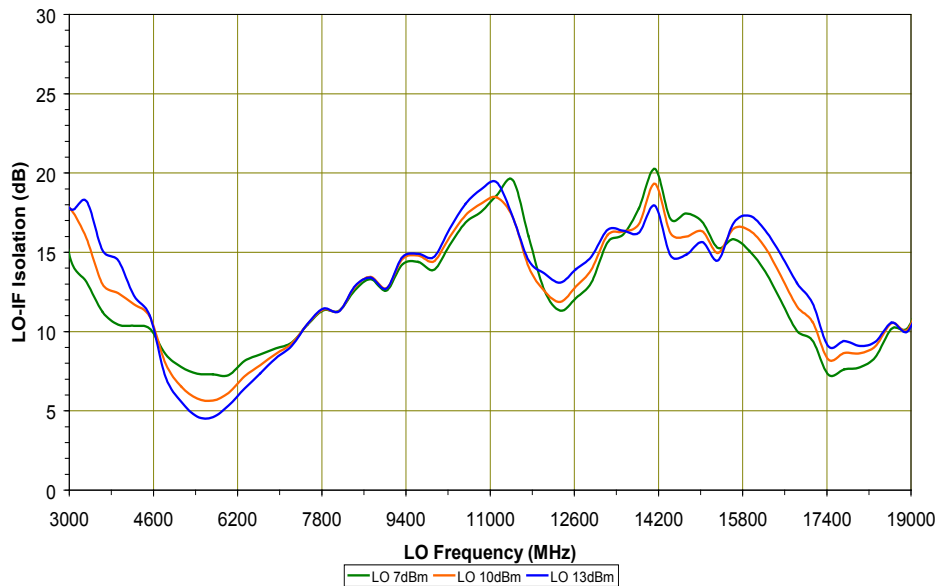

SURFACE MOUNT MODEL: SGS-5-10

WIDE BANDWIDTH - GALAXY SERIES

3 - 19 GHz

PERFORMANCE PLOTS

Copyright © 2006 Synergy Microwave Corporation

201 McLean Boulevard • Paterson, New Jersey 07504 • Tel: (973) 881-8800 • Fax: (973) 881-8361

E-Mail: sales@synergymwave.com • World Wide Web: <http://www.synergymwave.com>

DOUBLE-BALANCED MICROWAVE MIXER

SURFACE MOUNT MODEL: SGS-5-10

WIDE BANDWIDTH - GALAXY SERIES

3 - 19 GHz

PERFORMANCE PLOTS

Copyright © 2006 Synergy Microwave Corporation