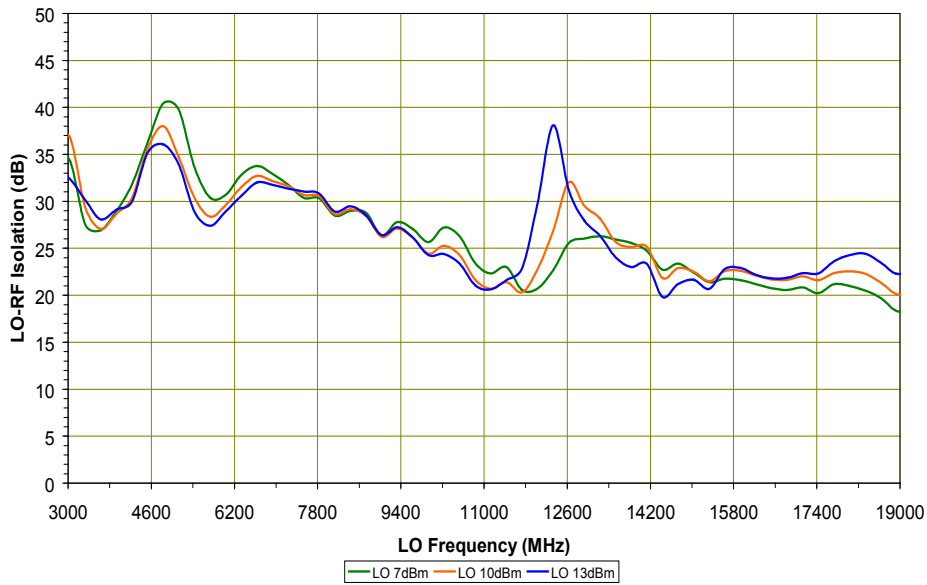

SURFACE MOUNT MODEL: SGS-5-10

WIDE BANDWIDTH - GALAXY SERIES

3 - 19 GHz

PERFORMANCE PLOTS

Copyright © 2006 Synergy Microwave Corporation

201 McLean Boulevard • Paterson, New Jersey 07504 • Tel: (973) 881-8800 • Fax: (973) 881-8361