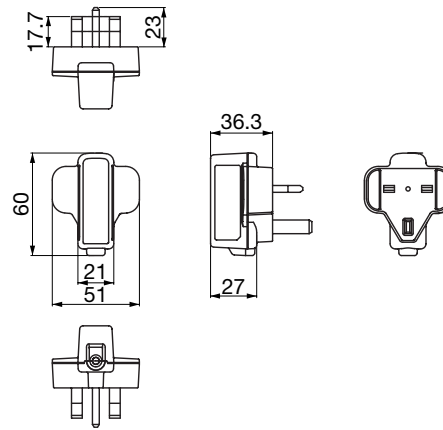

SPECIFICATIONS

Item	Specifications
Input voltage	AC 100~240V
Output capacity	4W
Destinations	Europe, U.K., China, Hong Kong, North America, Australia, Thailand, Taiwan
Safety standards	Conforms to IEC60950
External dimensions	21 (W) × 60 (D) × 27 (H) mm (except for plug)

DIMENSIONS

Europe

Unit: mm

U.K. · Hong Kong

Unit: mm

North America

Unit: mm

China