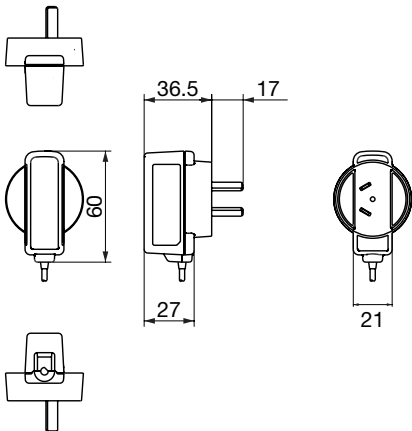

SPECIFICATIONS

Item	Specifications
Input voltage	AC 100~240V
Output capacity	4W
Destinations	Europe, U.K., China, Hong Kong, North America, Australia, Thailand, Taiwan
Safety standards	Conforms to IEC60950
External dimensions	21 (W) × 60 (D) × 27 (H) mm (except for plug)

DIMENSIONS

Europe

Unit: mm

U.K. · Hong Kong

Unit: mm

North America

Unit: mm

China

Unit: mm

Australia

Unit: mm