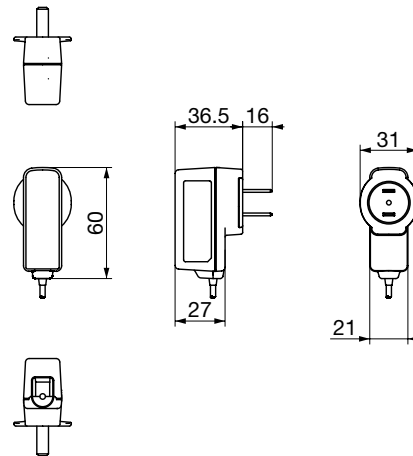

SPECIFICATIONS

Item	Specifications
Input voltage	AC 100~240V
Output capacity	4W
Destinations	Europe, U.K., China, Hong Kong, North America, Australia, Thailand, Taiwan
Safety standards	Conforms to IEC60950
External dimensions	21 (W) × 60 (D) × 27 (H) mm (except for plug)

DIMENSIONS

Europe

Unit: mm

U.K. · Hong Kong

Unit: mm

North America

Unit: mm

China

Unit: mm

Australia

Unit: mm