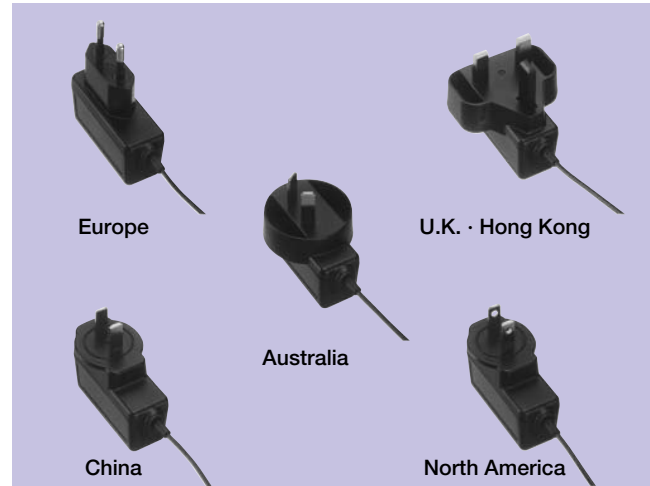

4W Small AC Adaptors with Worldwide Input ADP-W4 Series

Adaptors, Chargers/Switching Power Supplies

OUTLINE

Small, portable AC adaptor for use overseas.
Can meet safety standards for all destinations.

FEATURES

1. Standard Mitsumi case.
2. A series of small, standard cases is available for each country.
3. Input voltage supports worldwide input.
4. Output specifications can be customized.

USES

1. Mobile phones.
2. Small electric equipments.
3. Healthcare equipments.

SPECIFICATIONS

Item	Specifications
Input voltage	AC 100~240V
Output capacity	4W
Destinations	Europe, U.K., China, Hong Kong, North America, Australia, Thailand, Taiwan
Safety standards	Conforms to IEC60950
External dimensions	21 (W) × 60 (D) × 27 (H) mm (except for plug)