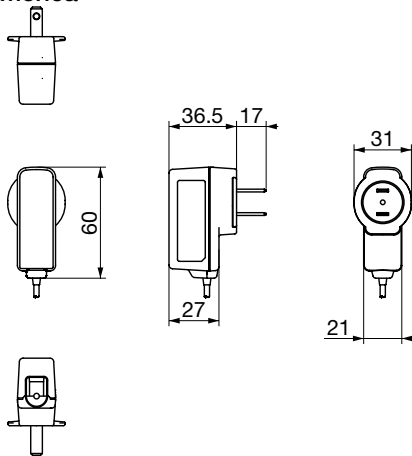

SPECIFICATIONS

Item	Specifications
Input voltage	AC 100~240V
Output capacity	4W
Destinations	Europe, U.K., China, Hong Kong, North America, Australia, Thailand, Taiwan
Safety standards	Conforms to IEC60950
External dimensions	21 (W) × 60 (D) × 27 (H) mm (except for plug)

DIMENSIONS

Europe

Unit: mm

U.K. · Hong Kong

Unit: mm

North America

Unit: mm

China

Unit: mm

Australia

Unit: mm