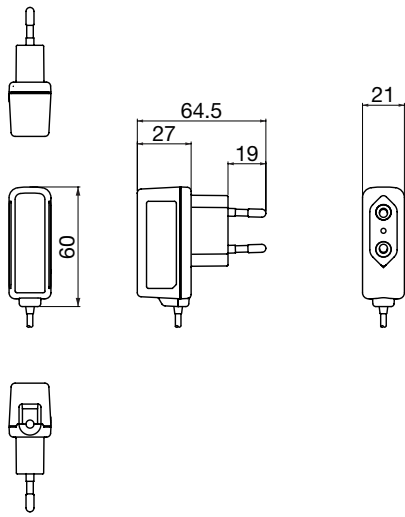

1. Standard Mitsumi case.
2. A series of small, standard cases is available for each country.
3. Input voltage supports worldwide input.
4. Output specifications can be customized.

USES

1. Mobile phones.
2. Small electric equipments.
3. Healthcare equipments.

SPECIFICATIONS

Item	Specifications
Input voltage	AC 100~240V
Output capacity	4W
Destinations	Europe, U.K., China, Hong Kong, North America, Australia, Thailand, Taiwan
Safety standards	Conforms to IEC60950
External dimensions	21 (W) × 60 (D) × 27 (H) mm (except for plug)

DIMENSIONS

Europe

Unit: mm

U.K. · Hong Kong

Unit: mm

North America

Unit: mm

China