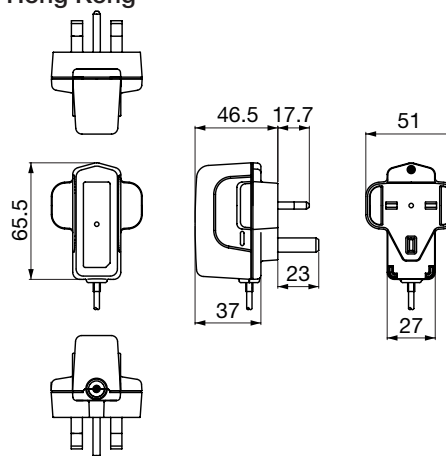

USES

1. Mobile phones.
2. Small electric equipments.
3. Healthcare equipments.

SPECIFICATIONS

Item	Specifications
Input voltage	AC 100~240V
Output capacity	4W
Destinations	Europe, U.K., China, Hong Kong, North America, Australia, Thailand, Taiwan
Safety standards	Conforms to IEC60950
External dimensions	27 (W) × 65.5 (D) × 37 (H) mm (except for plug)

DIMENSIONS

Europe

Unit: mm

U.K. · Hong Kong

Unit: mm

North America

Unit: mm

China

Unit: mm

Australia

Unit: mm