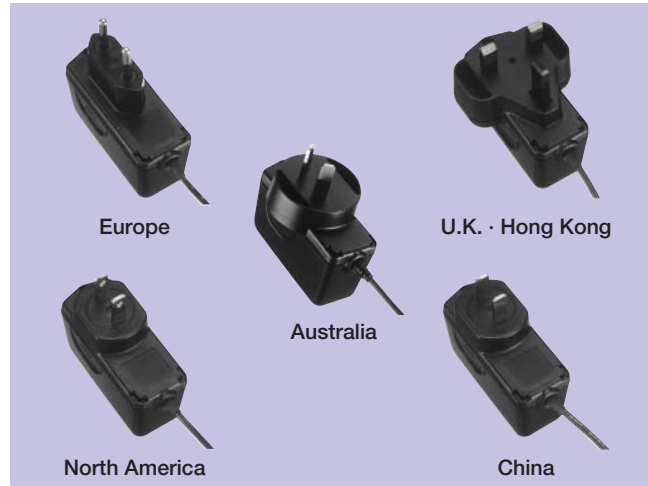

4W AC Adaptors with Worldwide Input ADP-W3 Series

Adaptors, Chargers/Switching Power Supplies

OUTLINE

Small, portable AC adaptor for use overseas.
Can meet safety standards for all destinations.

FEATURES

1. Standard Mitsumi case.
2. A series of small, standard cases is available for each country.
3. Input voltage supports worldwide input.
4. Output specifications can be customized.

USES

1. Mobile phones.
2. Small electric equipments.
3. Healthcare equipments.

SPECIFICATIONS

Item	Specifications
Input voltage	AC 100~240V
Output capacity	4W
Destinations	Europe, U.K., China, Hong Kong, North America, Australia, Thailand, Taiwan
Safety standards	Conforms to IEC60950
External dimensions	27 (W) × 65.5 (D) × 37 (H) mm (except for plug)