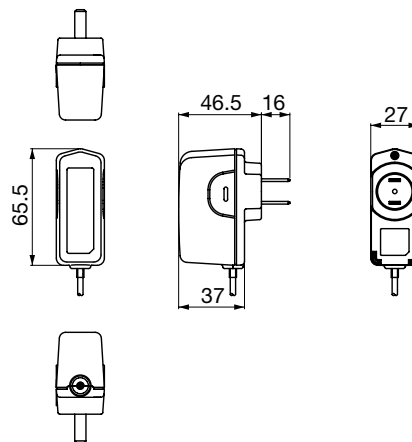

USES

1. Mobile phones.
2. Small electric equipments.
3. Healthcare equipments.

SPECIFICATIONS

Item	Specifications
Input voltage	AC 100~240V
Output capacity	4W
Destinations	Europe, U.K., China, Hong Kong, North America, Australia, Thailand, Taiwan
Safety standards	Conforms to IEC60950
External dimensions	27 (W) × 65.5 (D) × 37 (H) mm (except for plug)

DIMENSIONS

Europe

Unit: mm

U.K. · Hong Kong

Unit: mm

North America

Unit: mm

China