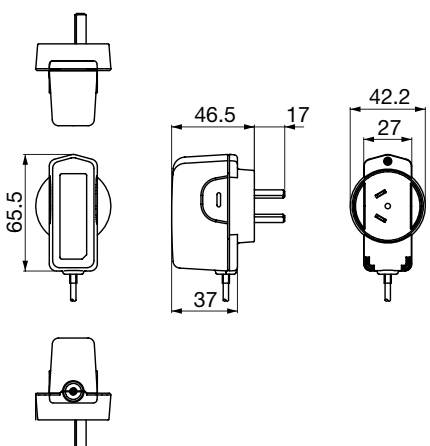

USES

1. Mobile phones.
2. Small electric equipments.
3. Healthcare equipments.

SPECIFICATIONS

Item	Specifications
Input voltage	AC 100~240V
Output capacity	4W
Destinations	Europe, U.K., China, Hong Kong, North America, Australia, Thailand, Taiwan
Safety standards	Conforms to IEC60950
External dimensions	27 (W) × 65.5 (D) × 37 (H) mm (except for plug)

DIMENSIONS

Europe

Unit: mm

U.K. · Hong Kong

Unit: mm

North America

Unit: mm

China

Unit: mm

Australia

Unit: mm