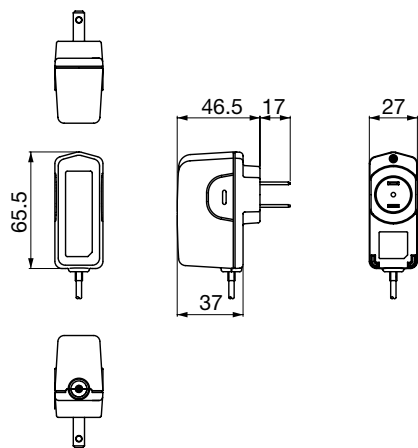

USES

1. Mobile phones.
2. Small electric equipments.
3. Healthcare equipments.

SPECIFICATIONS

Item	Specifications
Input voltage	AC 100~240V
Output capacity	4W
Destinations	Europe, U.K., China, Hong Kong, North America, Australia, Thailand, Taiwan
Safety standards	Conforms to IEC60950
External dimensions	27 (W) × 65.5 (D) × 37 (H) mm (except for plug)

DIMENSIONS

Europe

Unit: mm

U.K. · Hong Kong

Unit: mm

North America

Unit: mm

China

Unit: mm

Australia

Unit: mm