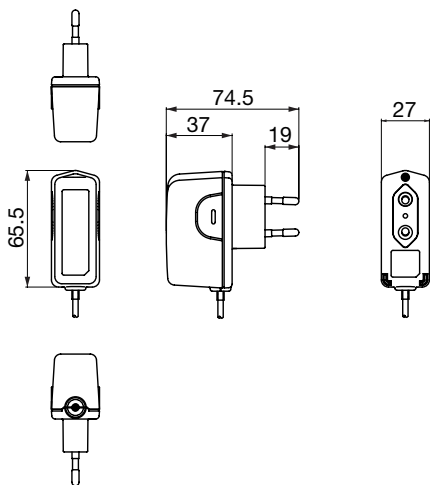

USES

1. Mobile phones.
2. Small electric equipments.
3. Healthcare equipments.

SPECIFICATIONS

Item	Specifications
Input voltage	AC 100~240V
Output capacity	4W
Destinations	Europe, U.K., China, Hong Kong, North America, Australia, Thailand, Taiwan
Safety standards	Conforms to IEC60950
External dimensions	27 (W) × 65.5 (D) × 37 (H) mm (except for plug)

DIMENSIONS

Europe

Unit: mm

U.K. · Hong Kong

Unit: mm

North America

Unit: mm

China