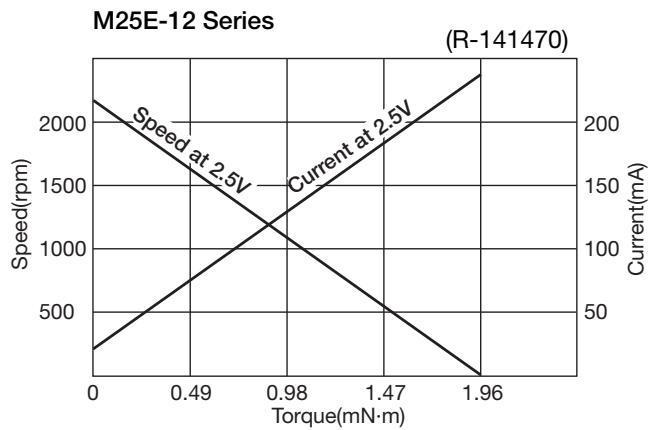

DC Mini-Motors M25E-12 Series

Applications

1. CD-ROM
2. CD-R/RW
3. DVD-ROM Drive
4. CD, MD, DVD Player

SPECIFICATIONS

Items	SPEC-NO	R-141470
Rated Voltage (V)		2.5
Voltage Range (V)		1.0~9.0
Rated Load (mN·m)		0.392
No Load Speed (rpm)		2200
No Load Current (mA)		25
Starting Torque (mN·m)		1.96
Rotation		CW/CCW
Application		SPINDLE

CHARACTERISTICS

DIMENSIONS

Unit : mm