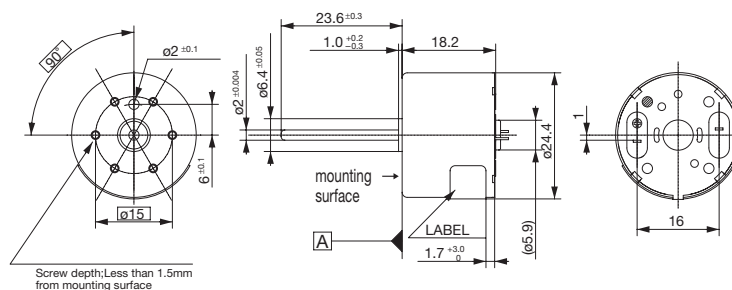

DC Mini-Motors M25E-12 Series

Applications

1. CD-ROM
2. CD-R/RW
3. DVD-ROM Drive
4. CD, MD, DVD Player

SPECIFICATIONS

Items	SPEC-NO	R-141470
Rated Voltage (V)		2.5
Voltage Range (V)		1.0~9.0
Rated Load (mN·m)		0.392
No Load Speed (rpm)		2200
No Load Current (mA)		25
Starting Torque (mN·m)		1.96
Rotation		CW/CCW
Application		SPINDLE

CHARACTERISTICS

DIMENSIONS

Unit : mm