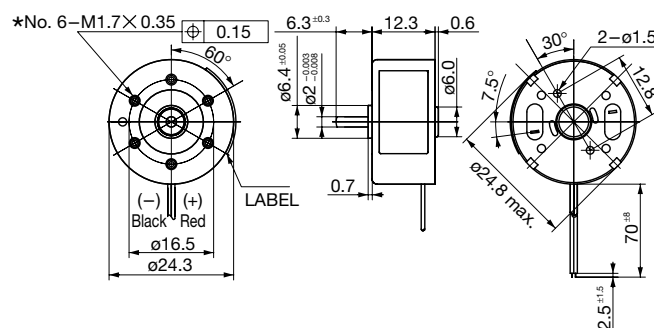

DC Mini-Motors M25E-4L Series

DC Mini-Motors

Applications

1. CD-ROM
2. CD-R/RW
3. DVD-ROM Drive
4. CD, MD, DVD Player

Features

Low Cogging Specifications.

SPECIFICATIONS

| Items | SPEC-NO | R-14 |
|------------------------|---------|----------|
| Rated Voltage (V) | | 8 |
| Voltage Range (V) | | 1.0~11.0 |
| Rated Load (mN·m) | | 1.47 |
| No Load Speed (rpm) | | 6250 |
| No Load Current (mA) | | 19 |
| Starting Torque (mN·m) | | 2.97 |
| Rotation | | CW/CCW |

*Possible with terminal type.
Possible with weight type.

CHARACTERISTICS

DIMENSIONS

Unit : mm