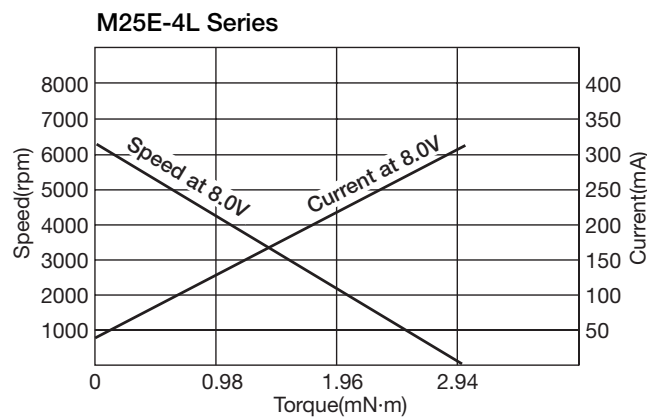

DC Mini-Motors M25E-4L Series

DC Mini-Motors

Applications

1. CD-ROM
2. CD-R/RW
3. DVD-ROM Drive
4. CD, MD, DVD Player

Features

Low Cogging Specifications.

SPECIFICATIONS

| Items | SPEC-NO | R-14 |
|------------------------|---------|----------|
| Rated Voltage (V) | | 8 |
| Voltage Range (V) | | 1.0~11.0 |
| Rated Load (mN·m) | | 1.47 |
| No Load Speed (rpm) | | 6250 |
| No Load Current (mA) | | 19 |
| Starting Torque (mN·m) | | 2.97 |
| Rotation | | CW/CCW |

*Possible with terminal type.
Possible with weight type.

CHARACTERISTICS

DIMENSIONS

Unit : mm