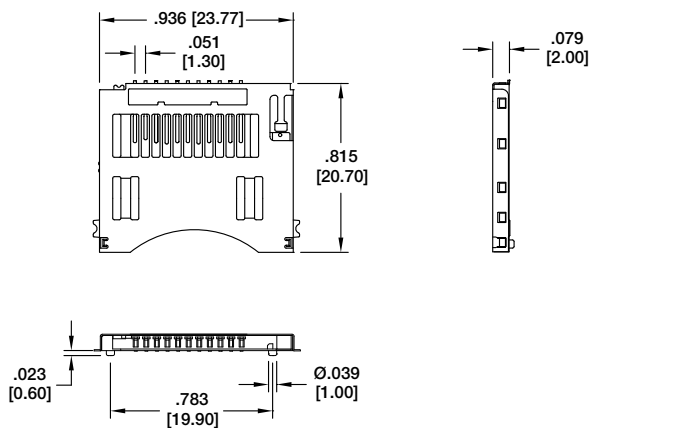

MINI SECURE DIGITAL

MSD-11-B-SG (STANDARD TYPE)

MINI SECURE DIGITAL (PUSH - PUSH TYPE)

MSDPR-11-B-SG (REVERSE TYPE)

MICRO SECURE DIGITAL (PUSH - PUSH TYPE)

MCSP-08-C-SG