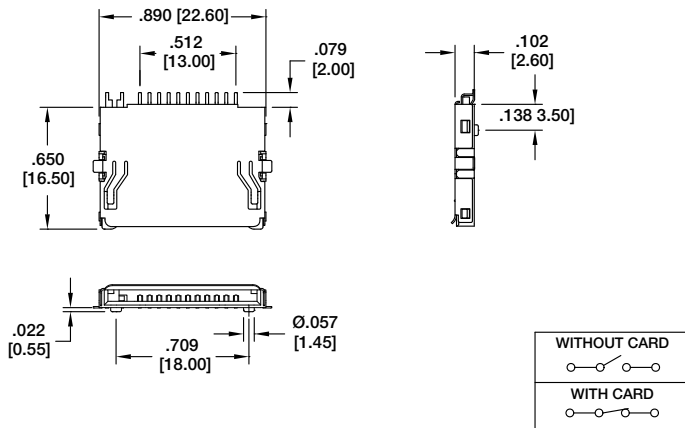

MINI SECURE DIGITAL

MSD-11-B-SG (STANDARD TYPE)

MINI SECURE DIGITAL (PUSH - PUSH TYPE)

MSDPR-11-B-SG (REVERSE TYPE)

MICRO SECURE DIGITAL (PUSH - PUSH TYPE)

MCSP-08-C-SG