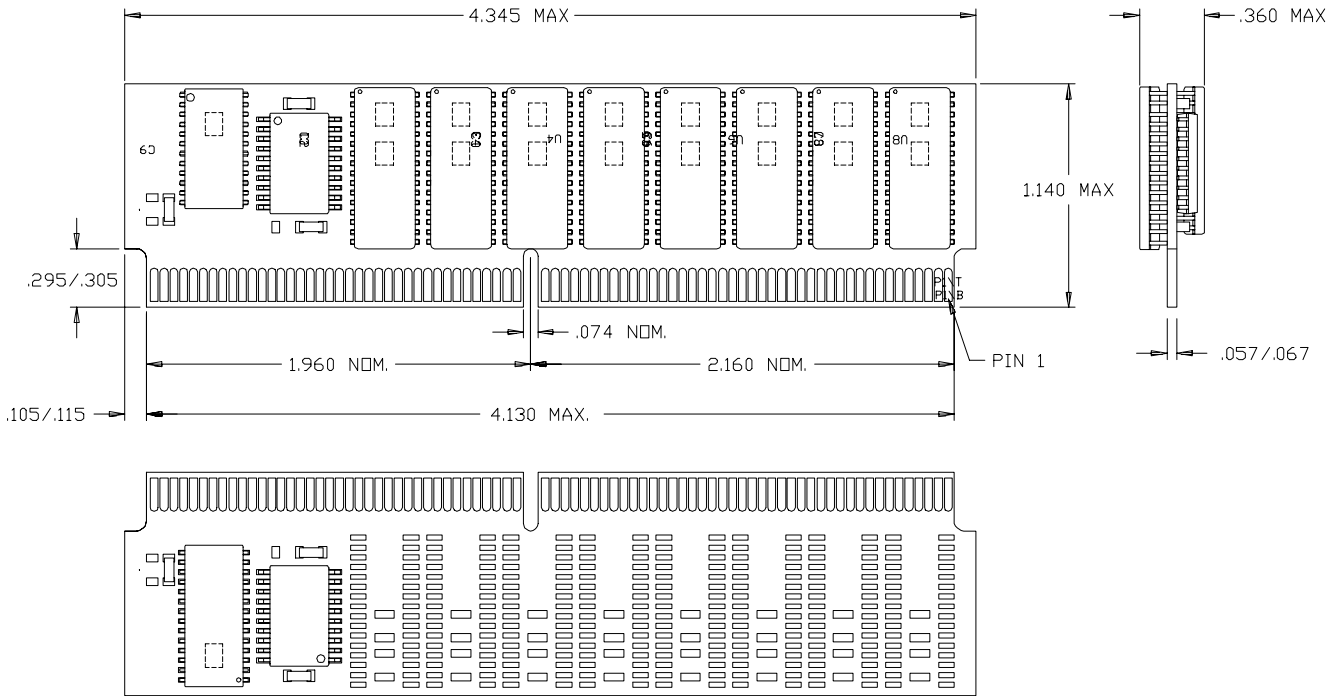

160-Pin Dual-Readout SIMM PM31

160-Pin Dual-Readout SIMM PM32

160-Pin Dual-Readout SIMM PM33

160-Pin Dual - ReadoutSIMM (PM34)

160-Pin Dual Readout SIMM (PM35)

160-Pin Dual Readout SIMM PM36

160-Pin Dual-Readout SIMM PM37

CYM74P430 BPM in 160-Pin Dual Readout SIMM PM38

CYM74P434 BPM in 160-Pin Dual Readout SIMM PM39

CYM74P434 BPM in 160-Pin Dual Readout SIMM PM40

160-Pin Dual Readout SIMM PM41

160-Pin Dual Readout SIMM PM42

168-Pin Single-Sided DIMM PM43

168-Pin Dual Sided DIMM PM44

144-Pin Single-Sided DIMM PM45

144-Pin Dual-Sided DIMM PM46

72-Pin Plastic SIMM Module PM47

72-Pin SIMM Module PM48