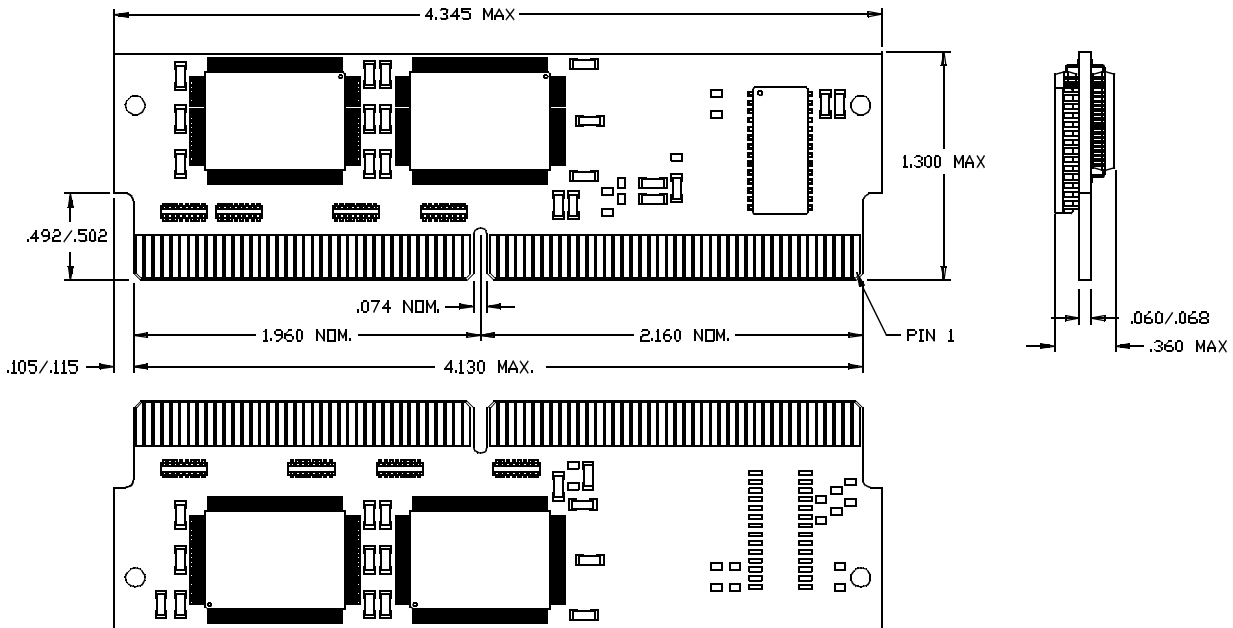

160-Pin Dual-Readout SIMM PM31

160-Pin Dual-Readout SIMM PM32

160-Pin Dual-Readout SIMM PM33

160-Pin Dual - ReadoutSIMM (PM34)

160-Pin Dual Readout SIMM (PM35)

160-Pin Dual Readout SIMM PM36

160-Pin Dual-Readout SIMM PM37

CYM74P430 BPM in 160-Pin Dual Readout SIMM PM38

CYM74P434 BPM in 160-Pin Dual Readout SIMM PM39

CYM74P434 BPM in 160-Pin Dual Readout SIMM PM40

160-Pin Dual Readout SIMM PM41

160-Pin Dual Readout SIMM PM42

168-Pin Single-Sided DIMM PM43

168-Pin Dual Sided DIMM PM44

144-Pin Single-Sided DIMM PM45

144-Pin Dual-Sided DIMM PM46

72-Pin Plastic SIMM Module PM47

72-Pin SIMM Module PM48