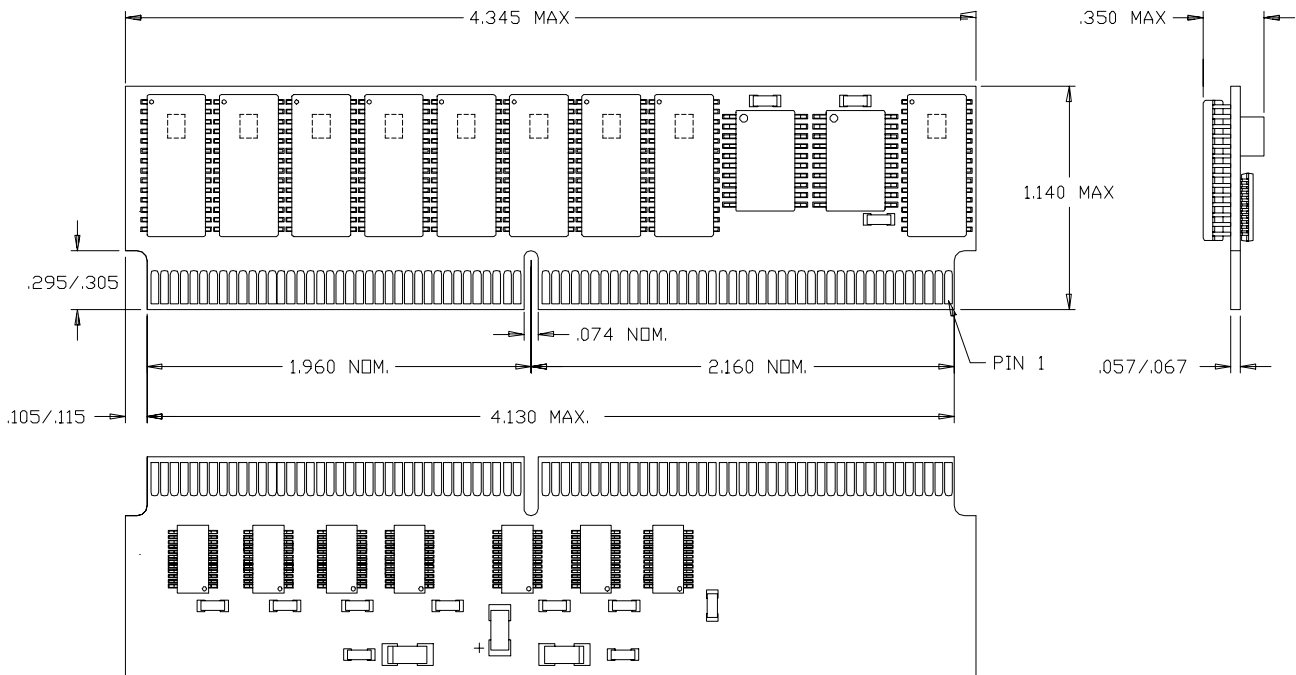

160-Pin Dual-Readout SIMM PM31

160-Pin Dual-Readout SIMM PM32

160-Pin Dual-Readout SIMM PM33

160-Pin Dual - ReadoutSIMM (PM34)

160-Pin Dual Readout SIMM (PM35)

160-Pin Dual Readout SIMM PM36

160-Pin Dual-Readout SIMM PM37

CYM74P430 BPM in 160-Pin Dual Readout SIMM PM38

CYM74P434 BPM in 160-Pin Dual Readout SIMM PM39

CYM74P434 BPM in 160-Pin Dual Readout SIMM PM40

160-Pin Dual Readout SIMM PM41

160-Pin Dual Readout SIMM PM42

168-Pin Single-Sided DIMM PM43

168-Pin Dual Sided DIMM PM44

144-Pin Single-Sided DIMM PM45

144-Pin Dual-Sided DIMM PM46

72-Pin Plastic SIMM Module PM47

72-Pin SIMM Module PM48