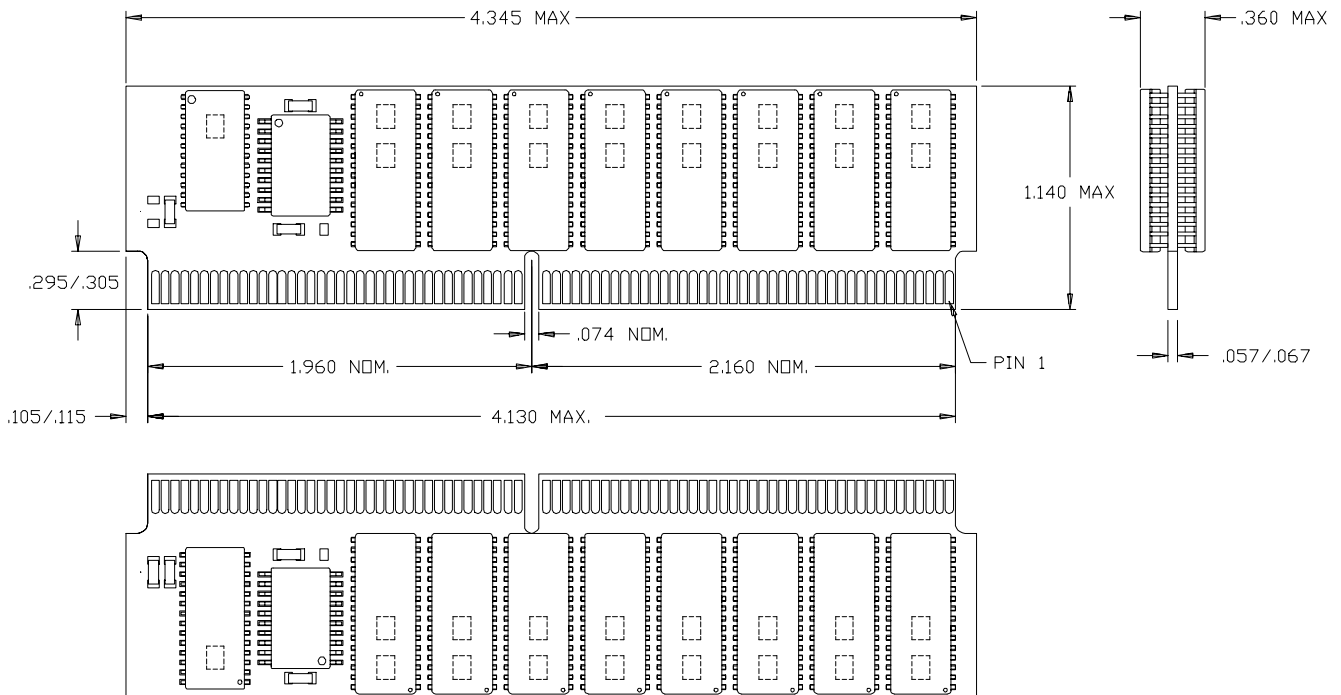

160-Pin Dual-Readout SIMM PM31

160-Pin Dual-Readout SIMM PM32

160-Pin Dual-Readout SIMM PM33

160-Pin Dual - ReadoutSIMM (PM34)

160-Pin Dual Readout SIMM (PM35)

160-Pin Dual Readout SIMM PM36

160-Pin Dual-Readout SIMM PM37

CYM74P430 BPM in 160-Pin Dual Readout SIMM PM38

CYM74P434 BPM in 160-Pin Dual Readout SIMM PM39

CYM74P434 BPM in 160-Pin Dual Readout SIMM PM40

160-Pin Dual Readout SIMM PM41

160-Pin Dual Readout SIMM PM42

168-Pin Single-Sided DIMM PM43

168-Pin Dual Sided DIMM PM44

144-Pin Single-Sided DIMM PM45

144-Pin Dual-Sided DIMM PM46

72-Pin Plastic SIMM Module PM47

72-Pin SIMM Module PM48