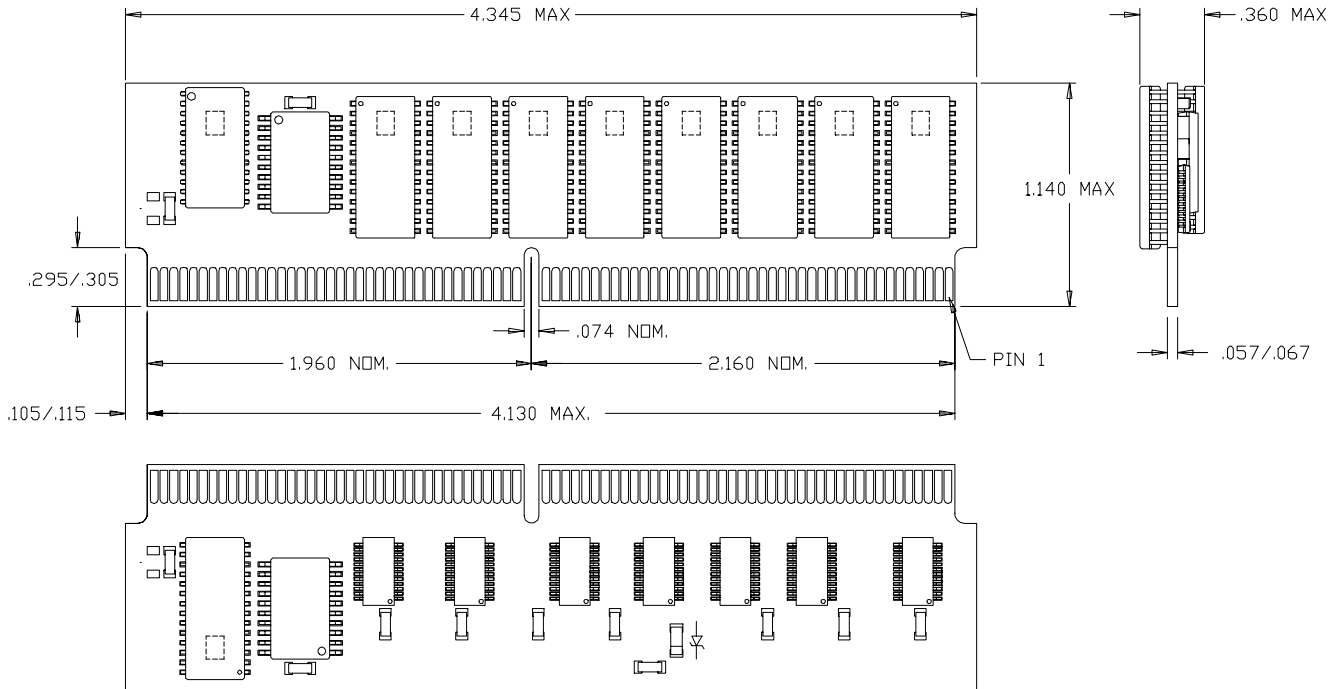

160-Pin Dual-Readout SIMM PM31

160-Pin Dual-Readout SIMM PM32

160-Pin Dual-Readout SIMM PM33

160-Pin Dual - ReadoutSIMM (PM34)

160-Pin Dual Readout SIMM (PM35)

160-Pin Dual Readout SIMM PM36

160-Pin Dual-Readout SIMM PM37

CYM74P430 BPM in 160-Pin Dual Readout SIMM PM38

CYM74P434 BPM in 160-Pin Dual Readout SIMM PM39

CYM74P434 BPM in 160-Pin Dual Readout SIMM PM40

160-Pin Dual Readout SIMM PM41

160-Pin Dual Readout SIMM PM42

168-Pin Single-Sided DIMM PM43

168-Pin Dual Sided DIMM PM44

144-Pin Single-Sided DIMM PM45

144-Pin Dual-Sided DIMM PM46

72-Pin Plastic SIMM Module PM47

72-Pin SIMM Module PM48