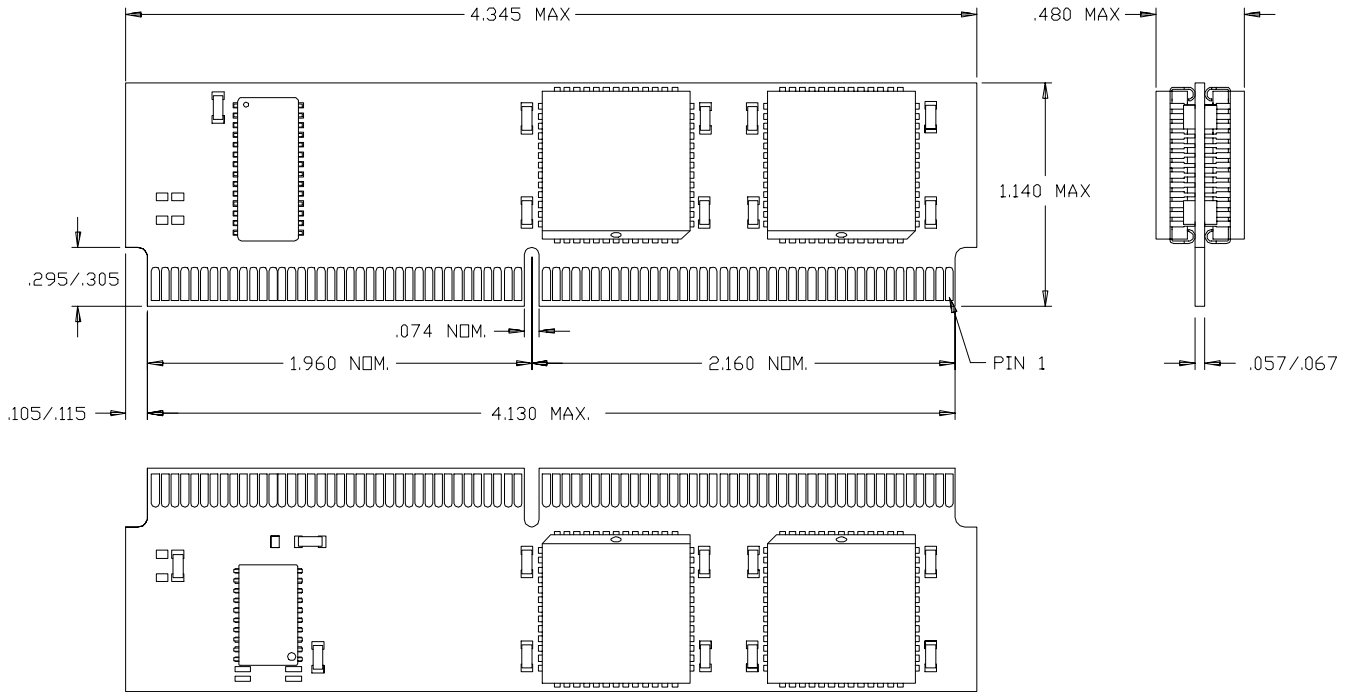

160-Pin Dual-Readout SIMM PM31

160-Pin Dual-Readout SIMM PM32

160-Pin Dual-Readout SIMM PM33

160-Pin Dual - ReadoutSIMM (PM34)

160-Pin Dual Readout SIMM (PM35)

160-Pin Dual Readout SIMM PM36

160-Pin Dual-Readout SIMM PM37

CYM74P430 BPM in 160-Pin Dual Readout SIMM PM38

CYM74P434 BPM in 160-Pin Dual Readout SIMM PM39

CYM74P434 BPM in 160-Pin Dual Readout SIMM PM40

160-Pin Dual Readout SIMM PM41

160-Pin Dual Readout SIMM PM42

168-Pin Single-Sided DIMM PM43

168-Pin Dual Sided DIMM PM44

144-Pin Single-Sided DIMM PM45

144-Pin Dual-Sided DIMM PM46

72-Pin Plastic SIMM Module PM47

72-Pin SIMM Module PM48