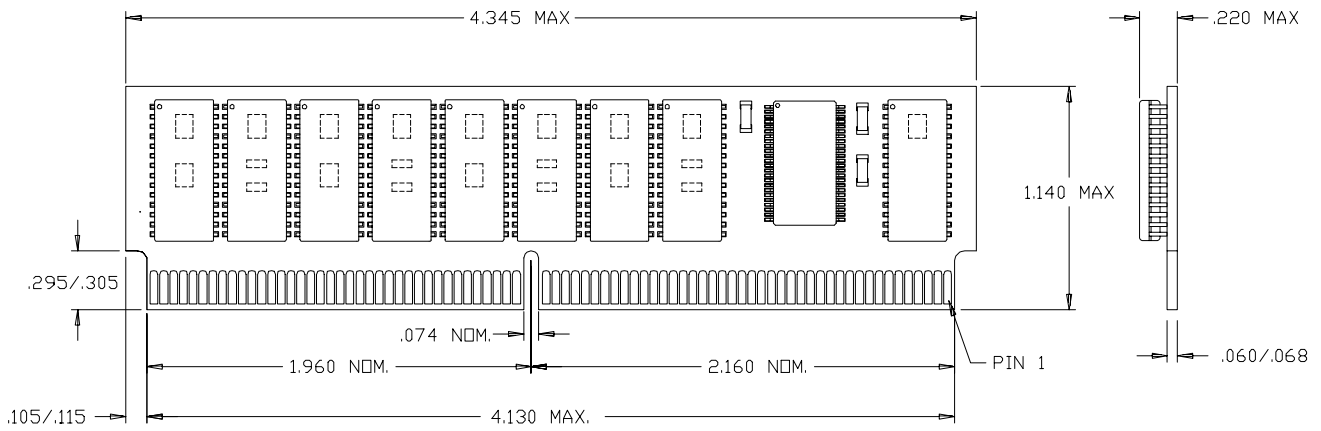

160-Pin Dual-Readout SIMM PM31

160-Pin Dual-Readout SIMM PM32

160-Pin Dual-Readout SIMM PM33

160-Pin Dual - ReadoutSIMM (PM34)

160-Pin Dual Readout SIMM (PM35)

160-Pin Dual Readout SIMM PM36

160-Pin Dual-Readout SIMM PM37

CYM74P430 BPM in 160-Pin Dual Readout SIMM PM38

CYM74P434 BPM in 160-Pin Dual Readout SIMM PM39

CYM74P434 BPM in 160-Pin Dual Readout SIMM PM40

160-Pin Dual Readout SIMM PM41

160-Pin Dual Readout SIMM PM42

168-Pin Single-Sided DIMM PM43

168-Pin Dual Sided DIMM PM44

144-Pin Single-Sided DIMM PM45

144-Pin Dual-Sided DIMM PM46

72-Pin Plastic SIMM Module PM47

72-Pin SIMM Module PM48