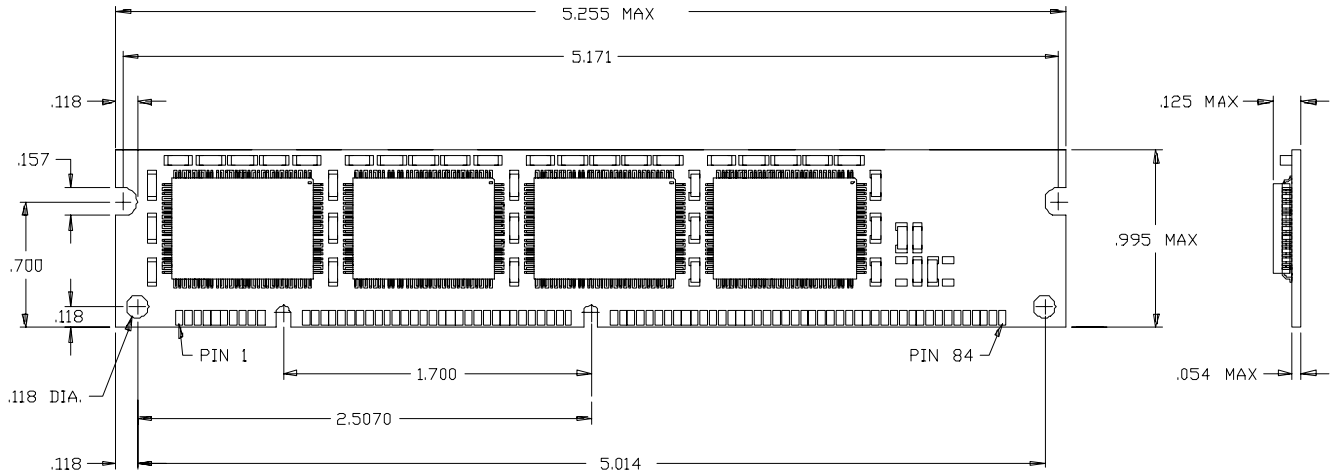

160-Pin Dual-Readout SIMM PM31

160-Pin Dual-Readout SIMM PM32

160-Pin Dual-Readout SIMM PM33

160-Pin Dual - ReadoutSIMM (PM34)

160-Pin Dual Readout SIMM (PM35)

160-Pin Dual Readout SIMM PM36

160-Pin Dual-Readout SIMM PM37

CYM74P430 BPM in 160-Pin Dual Readout SIMM PM38

CYM74P434 BPM in 160-Pin Dual Readout SIMM PM39

CYM74P434 BPM in 160-Pin Dual Readout SIMM PM40

160-Pin Dual Readout SIMM PM41

160-Pin Dual Readout SIMM PM42

168-Pin Single-Sided DIMM PM43

168-Pin Dual Sided DIMM PM44

144-Pin Single-Sided DIMM PM45

144-Pin Dual-Sided DIMM PM46

72-Pin Plastic SIMM Module PM47

72-Pin SIMM Module PM48