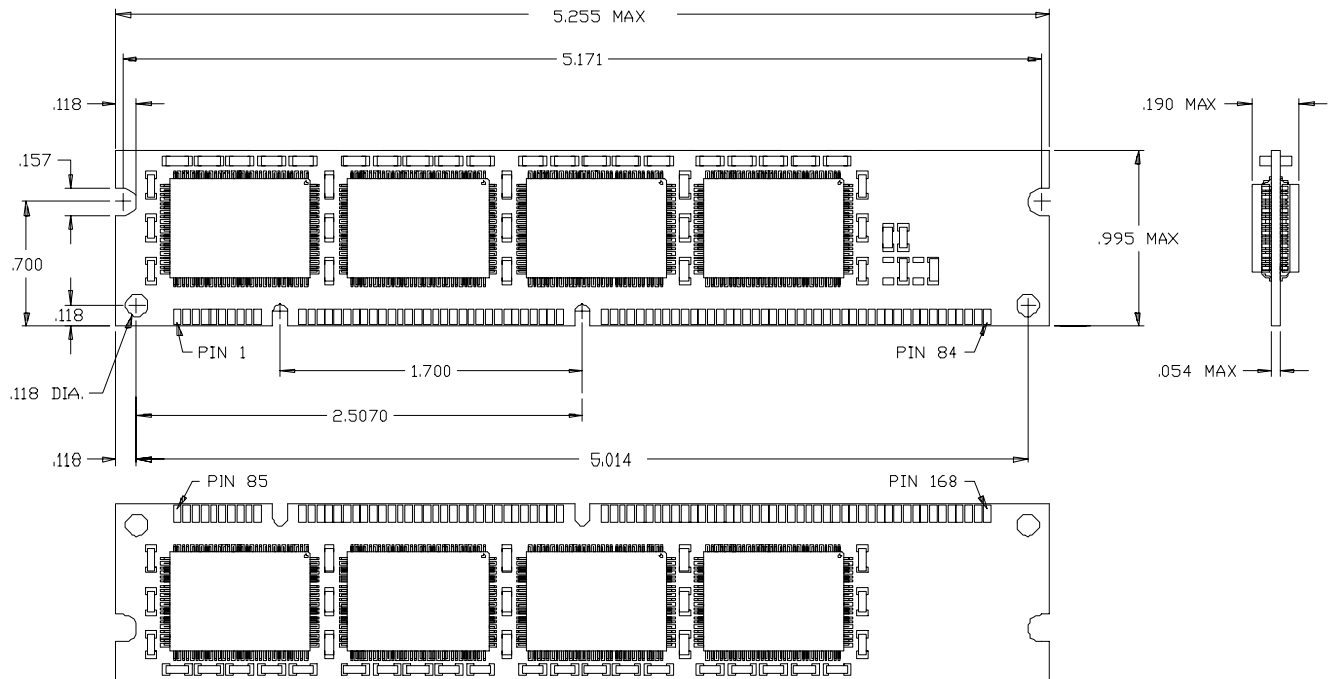

CYM74P430 BPM in 160-Pin Dual Readout SIMM PM38

CYM74P434 BPM in 160-Pin Dual Readout SIMM PM39

CYM74P434 BPM in 160-Pin Dual Readout SIMM PM40

160-Pin Dual Readout SIMM PM41

160-Pin Dual Readout SIMM PM42

168-Pin Single-Sided DIMM PM43

168-Pin Dual Sided DIMM PM44

144-Pin Single-Sided DIMM PM45

144-Pin Dual-Sided DIMM PM46

72-Pin Plastic SIMM Module PM47

72-Pin SIMM Module PM48