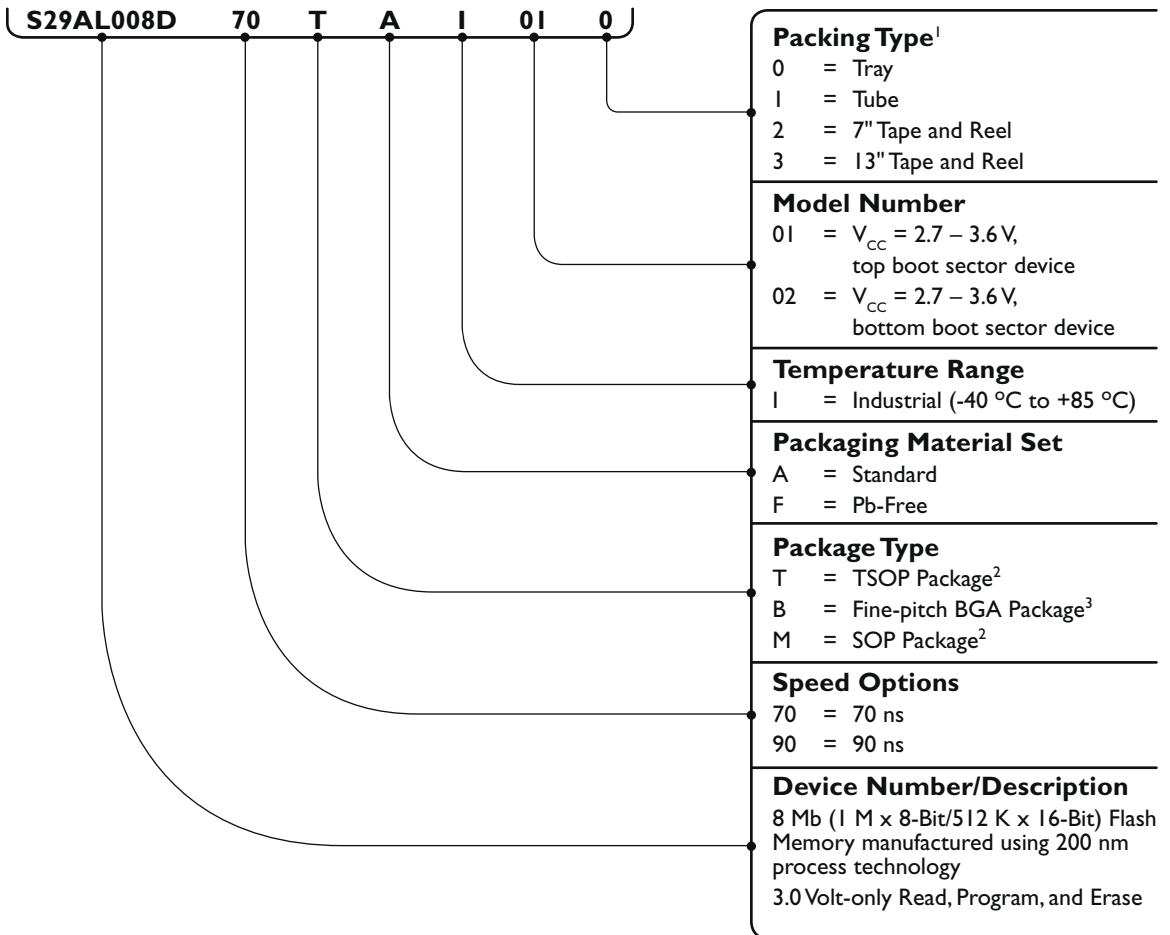

Am29LV800B/D → S29AL008D

Ordering Information

S29AL008D

¹ TSOPs can be packed in Types 0 and 3; BGAs can be packed in Types 0, 2, or 3; SOPs can be packed in Types 1 and 3.

² TSOP and SOP package marking omits packing type designator from ordering part number.

³ BGA package marking omits leading "S29" and packing type designator from ordering part number.