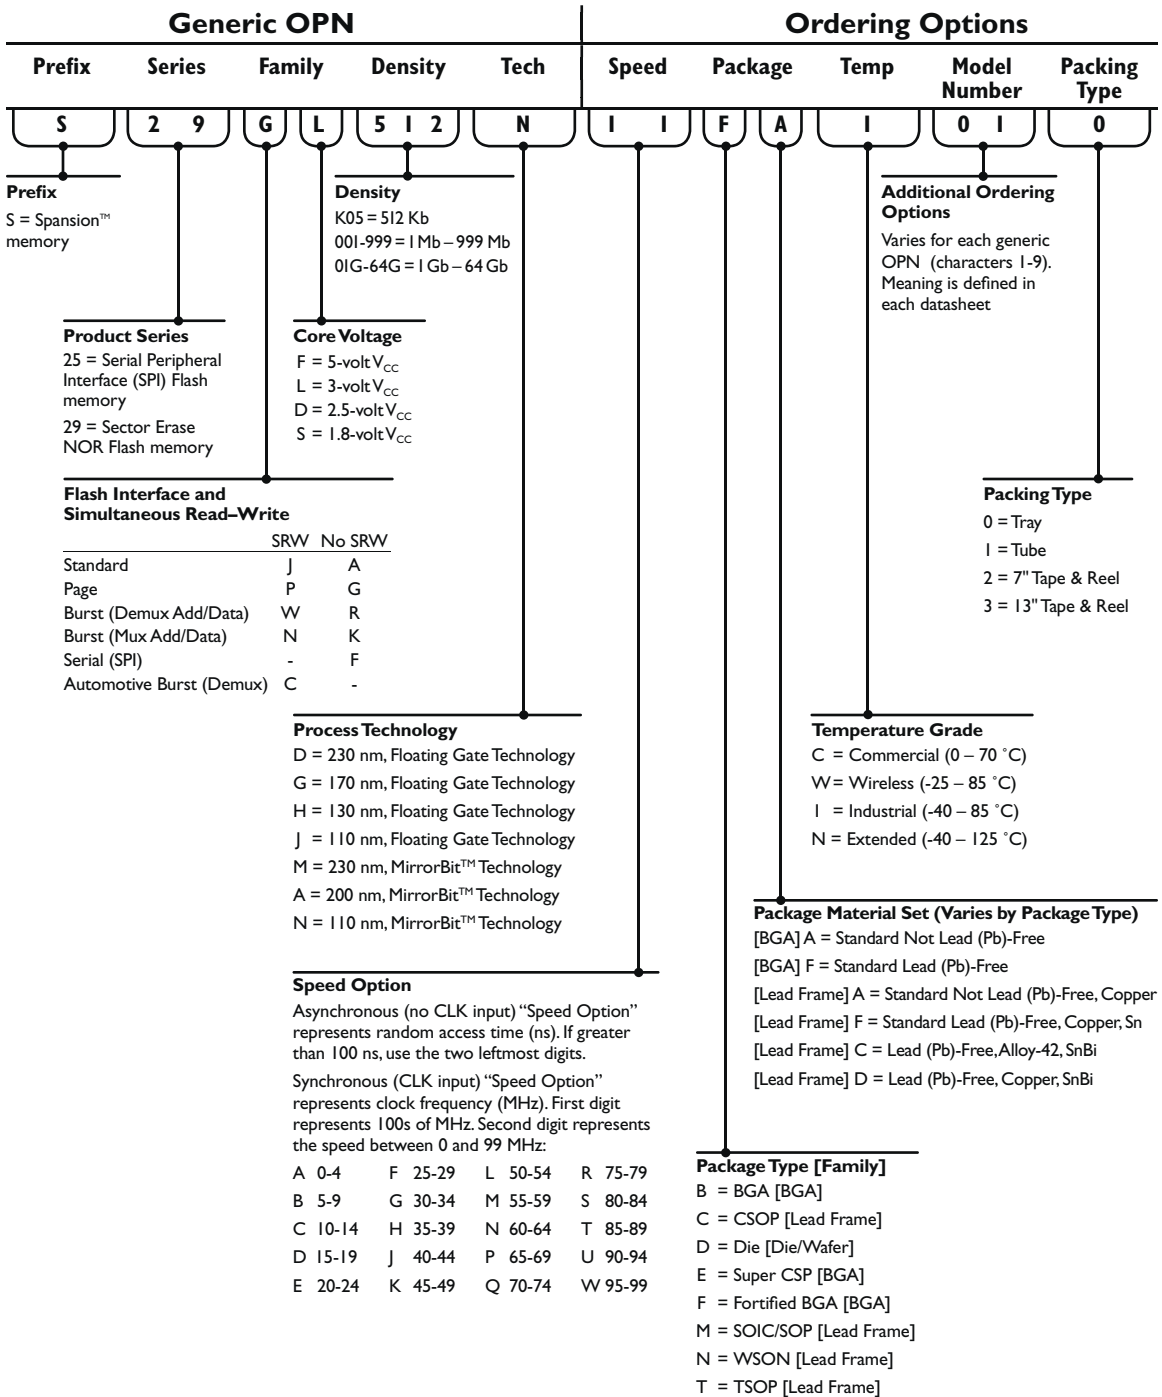

Spansion™ Ordering Part Number Construction: Single-die Products