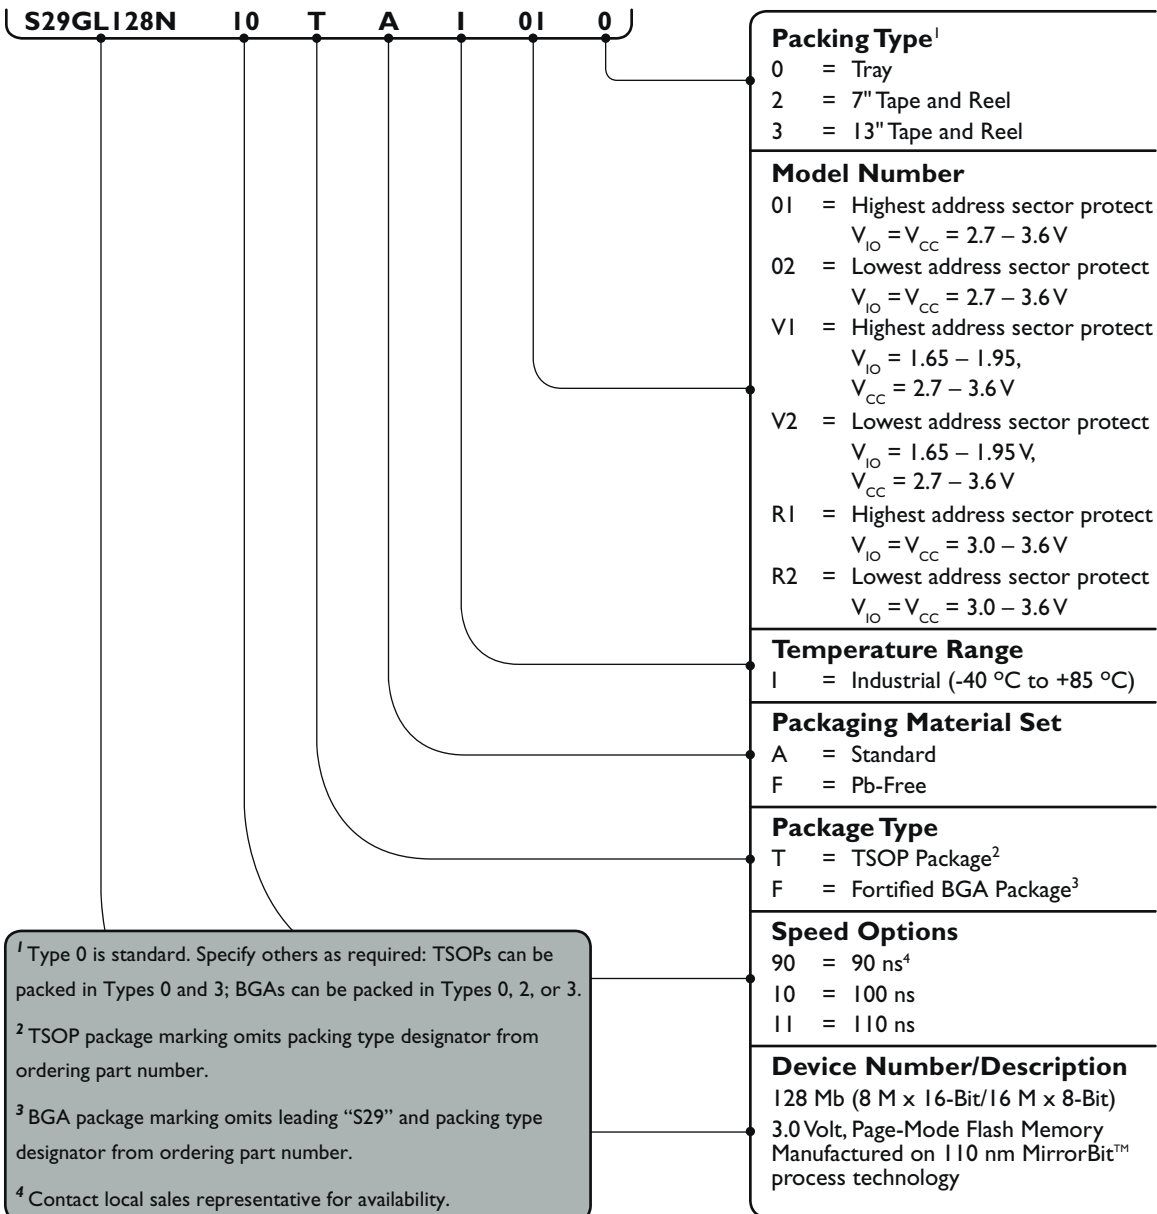

Am29LV128M • MBM29PL12LM → S29GL128N

Ordering Information