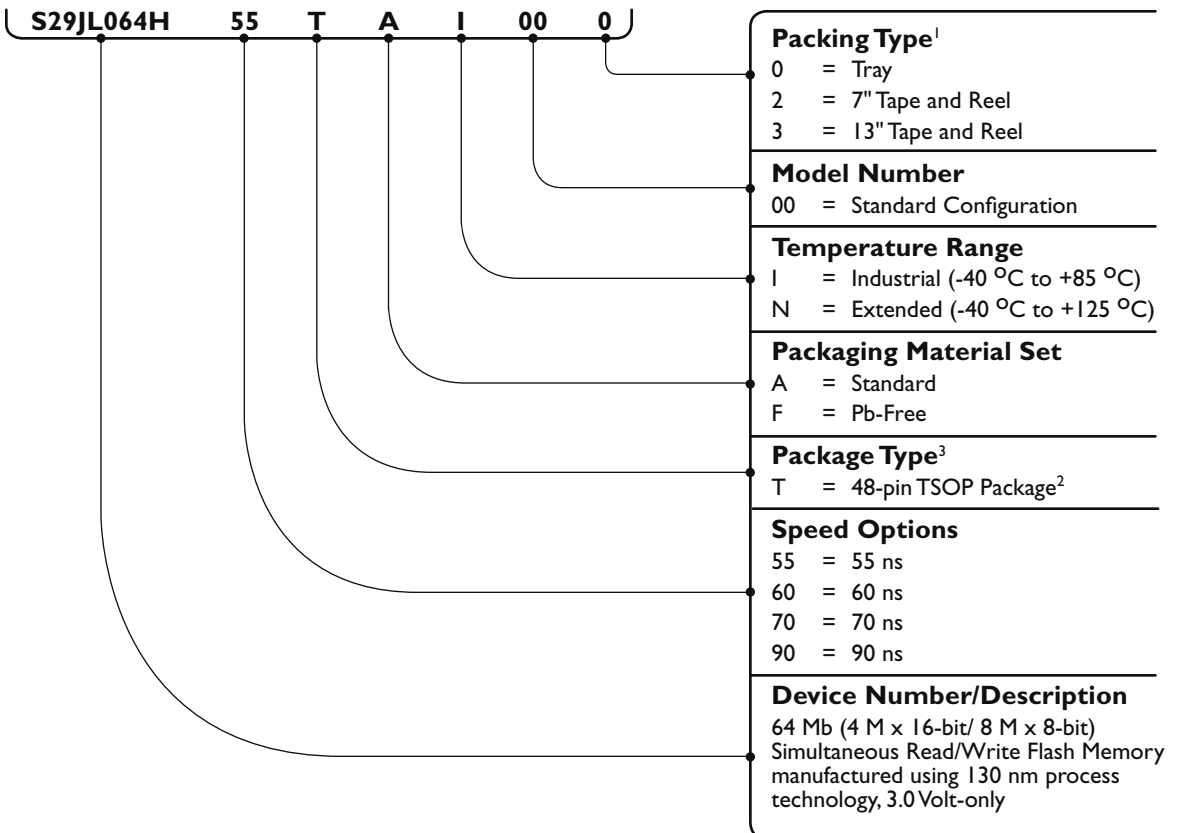

Am29DL640G/H • MBM29DL640E • MBM29DL64DF (TSOP) → S29JL064H

Ordering Information

¹ Type 0 is standard. Specify others as required: TSOPs can be packed in Types 0 and 3; BGAs can be packed in Types 0, 2, or 3.

² TSOP package marking omits packing type designator from ordering part number.

³ For Fine-pitch BGA (FBGA) designs, Spanion recommends S29PL064J.