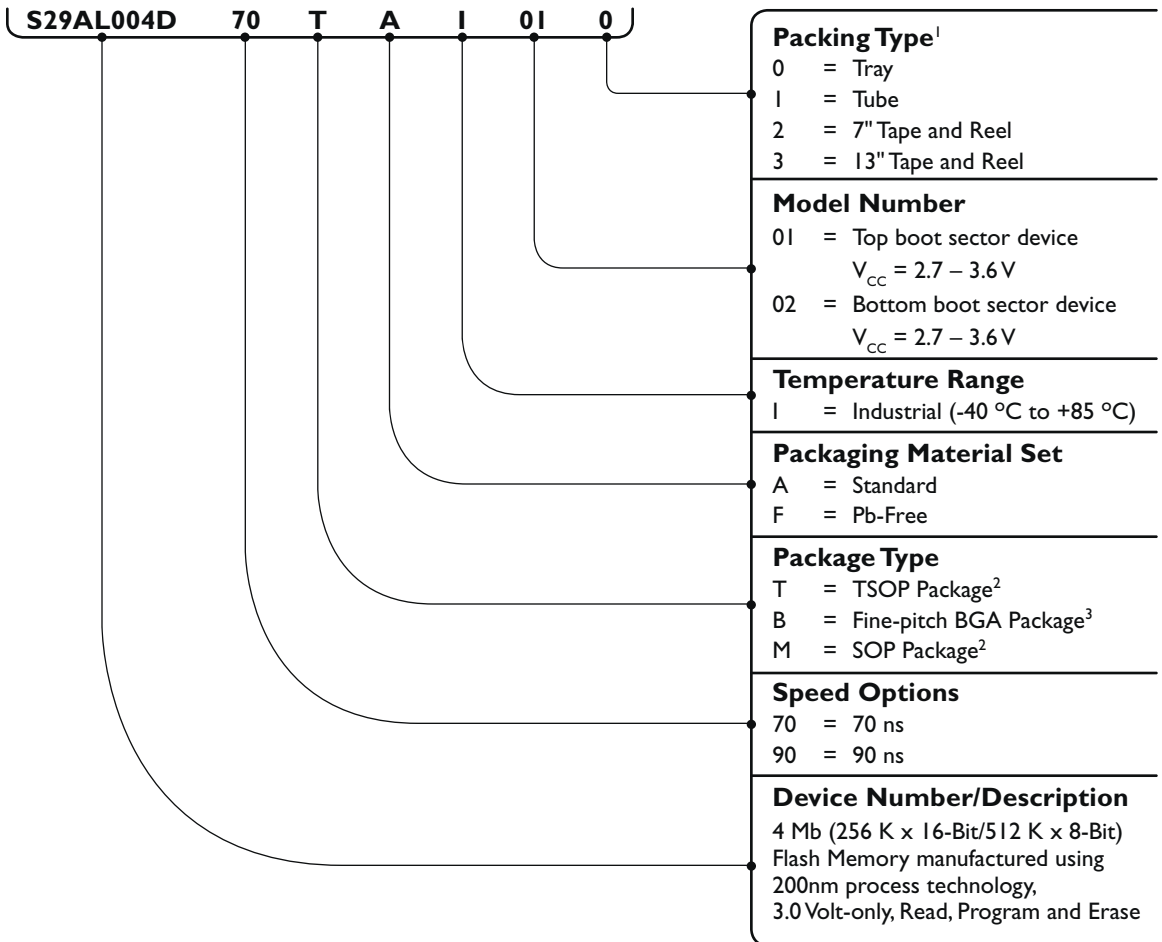

Am29LV400B → S29AL004D

Ordering Information

¹ TSOPs can be packed in Types 0 and 3; BGAs can be packed in Types 0, 2, or 3; SOPs can be packed in Types 1 and 3.

² TSOP and SOP package marking omits packing type designator from ordering part number.

³ BGA package marking omits leading "S29" and packing type designator from ordering part number.