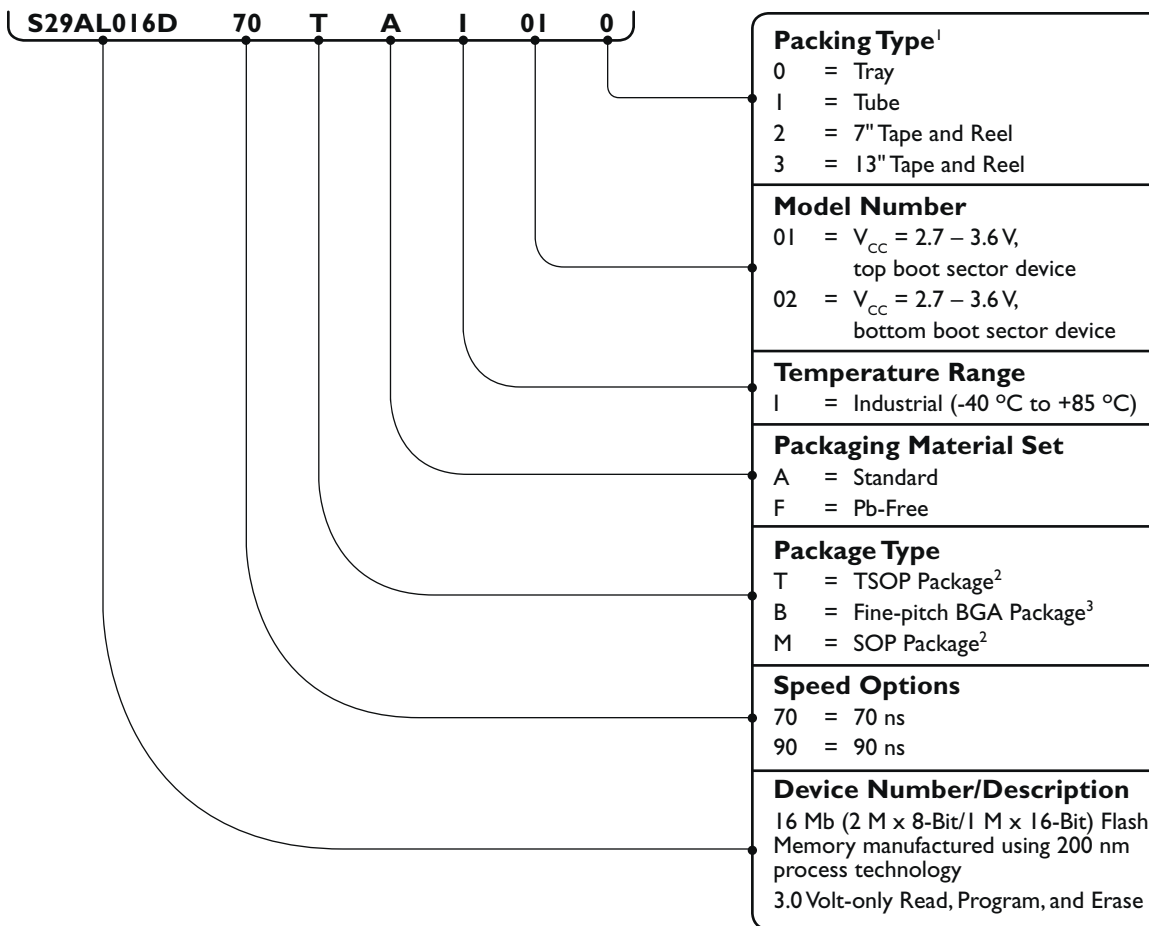

Am29LV160D • MBM29LV160TE/BE → S29AL016D

Ordering Information

¹ TSOPs and SOPs can be packed in Types 0 and 3; BGAs can be packed in Types 0, 2, or 3; SOPs can be packed in Types 1 and 3.

² TSOP and SOP package marking omits packing type designator from ordering part number.

³ BGA package marking omits leading "S29" and packing type designator from ordering part number.