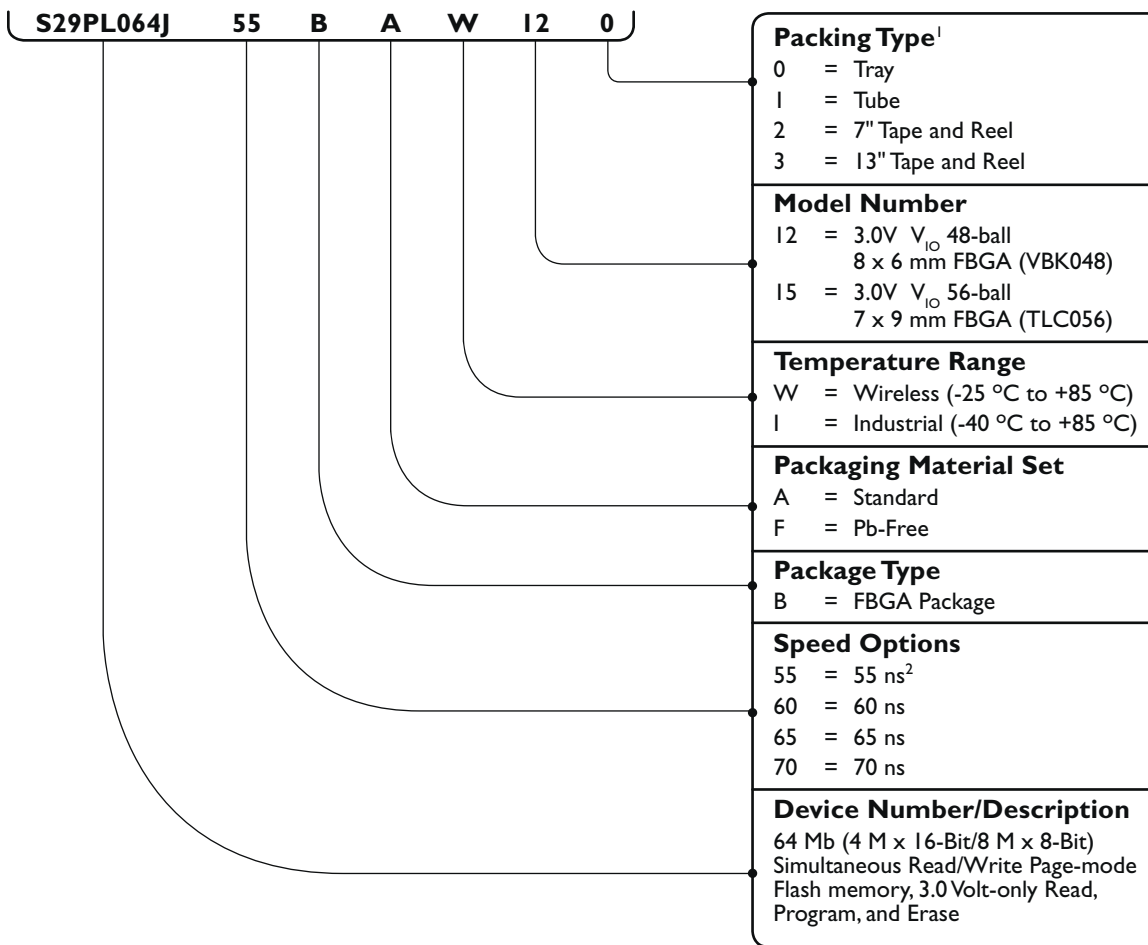

Am29DL640G/H • MBM29DL640E • MBM29DL64DF (FBGA) → S29PL064J

Ordering Information

S29PL064J

¹ Type 0 is standard. Specify others as required: TSOPs can be packed in Types 0 and 3; BGAs can be packed in Types 0, 2, or 3.

² Consult your local Spansion representative for availability of the 55 ns speed option.