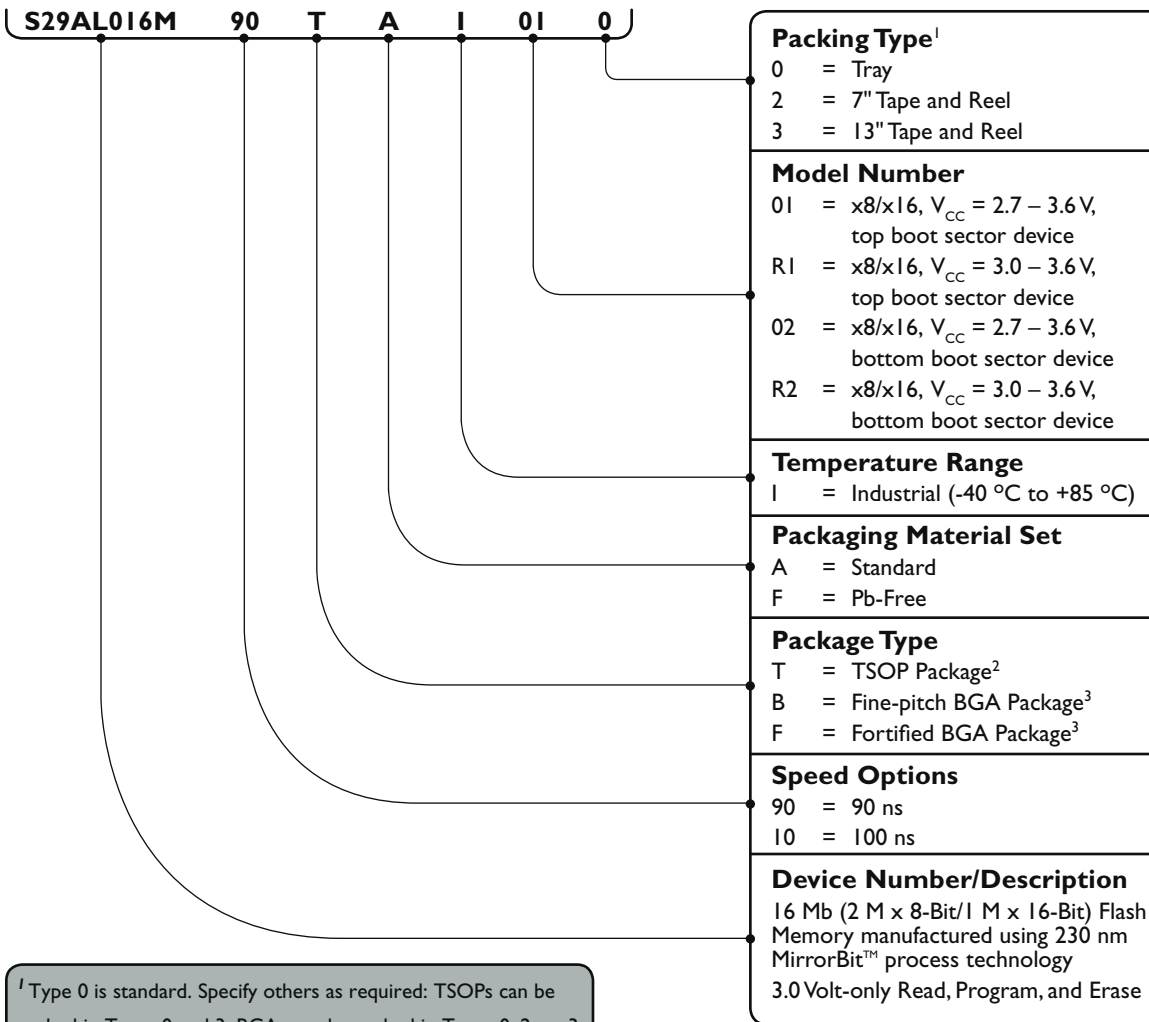

Am29LV160M → S29AL016M

Ordering Information

S29AL016M

¹ Type 0 is standard. Specify others as required: TSOPs can be packed in Types 0 and 3; BGAs can be packed in Types 0, 2, or 3.
² TSOP package marking omits packing type designator from ordering part number.
³ BGA package marking omits leading "S29" and packing type designator from ordering part number.