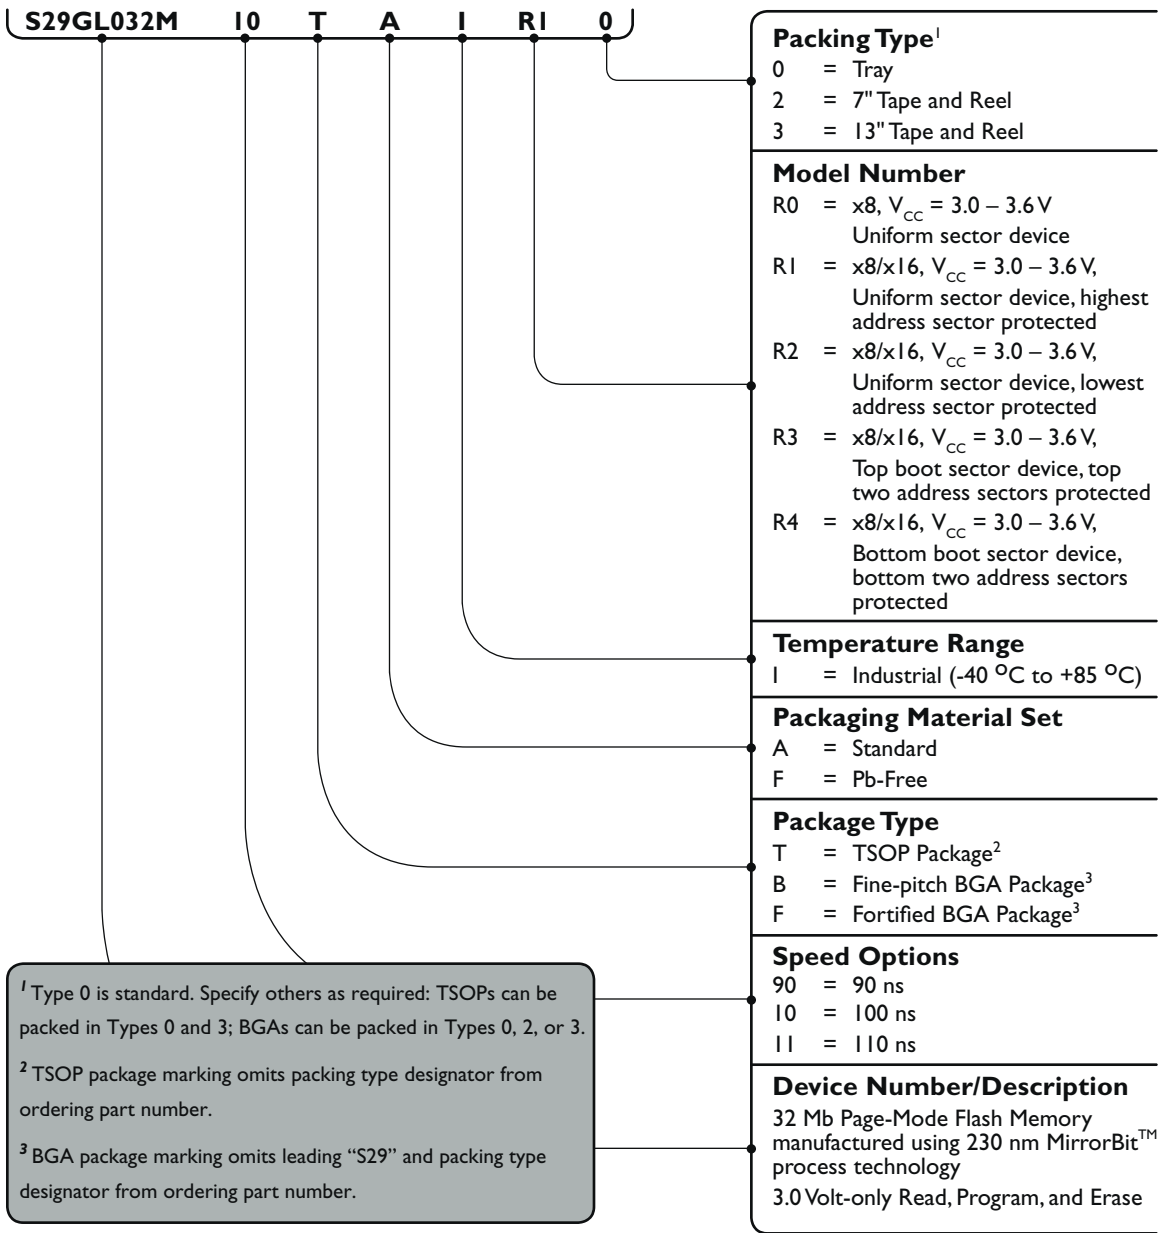

Ordering Information