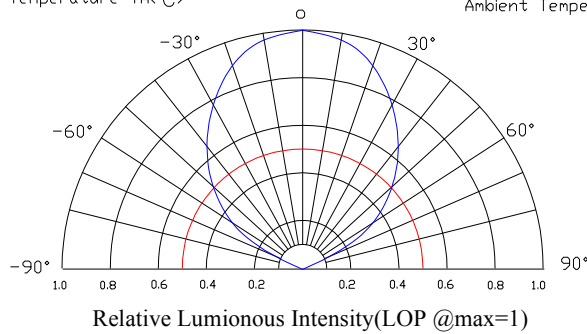

Radiation pattern.