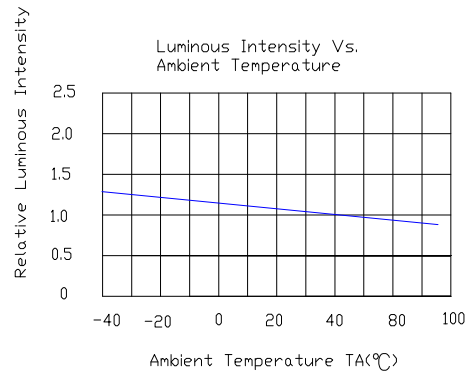

■ **Typical Electrical Characteristics Curves**
(25 °c Ambient Temperature Unless Otherwise Noted)