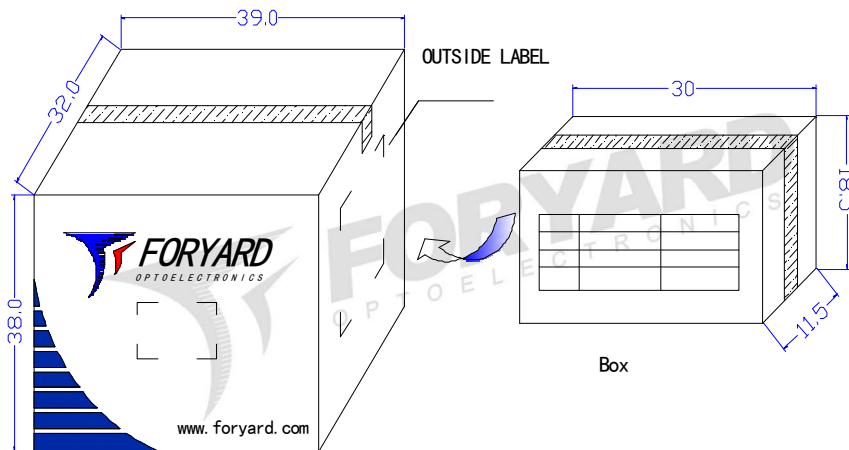

■ **Typical Electrical Characteristics Curves**
(25 °c Ambient Temperature Unless Otherwise Noted)

Radiation pattern.

Model. No.	FYL-48D2PUYC1A
Rev.	A

■ LAMP PACKING.

6Boxes/Carton

OUTSIDE LABEL