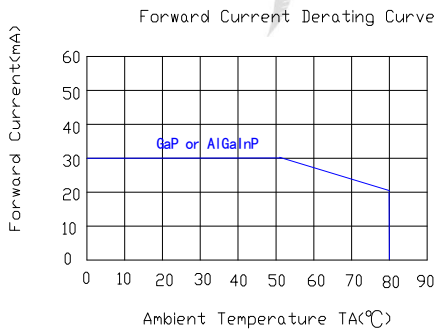

■ **Typical Electrical Characteristics Curves**
(25 °c Ambient Temperature Unless Otherwise Noted)