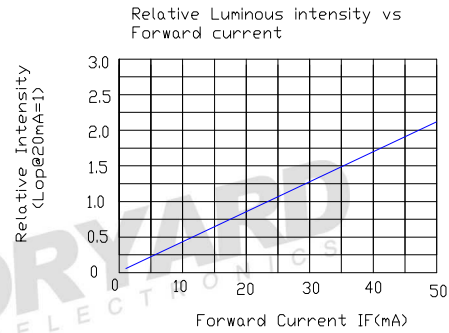

■ **Typical Electrical Characteristics Curves**
(25 °c Ambient Temperature Unless Otherwise Noted)