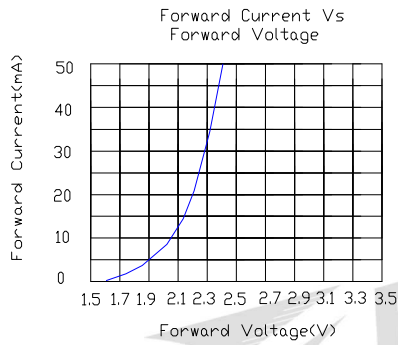

■ **Typical Electrical Characteristics Curves**
(25 °c Ambient Temperature Unless Otherwise Noted)