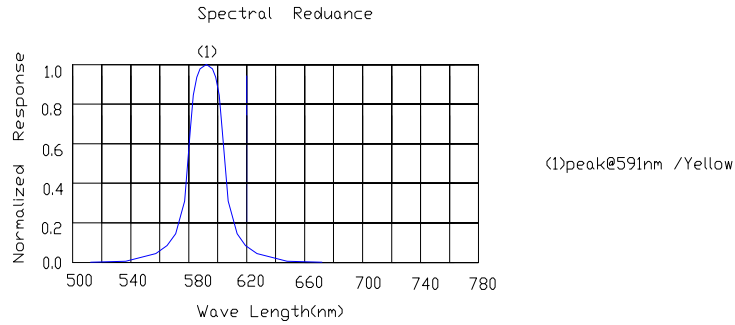

■ **Typical Electrical Characteristics Curves**
(25 °c Ambient Temperature Unless Otherwise Noted)