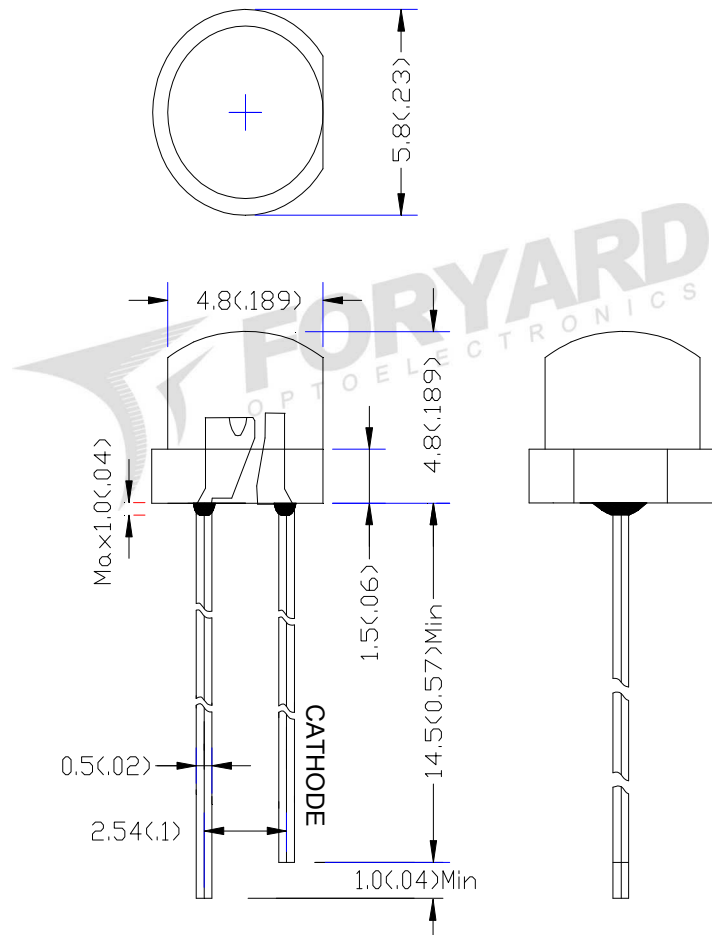

PRODUCT SPECIFICATION

Model No.: FYL-48D2PUYC1A

Descriptions:
■ Dice material: AlGaInP.
■ Emitting Color: Super bright Yellow.
■ Device Outline: Φ4.8mm straw hat type.
■ Lens Type: Water clear.

CUSTOMER APPROVED SIGNATURES	APPROVED BY	CHECKED BY	PREPARED BY

■ Features

1. Low power consumption.
2. High efficiency.
3. General purpose leads.
4. High intensity.
5. RoHs compliant.

■ Package configuration

Notes:

1. All dimensions are millimeters (inches)
2. Tolerance is $\pm 0.25\text{mm} (.010\text{'})$ unless otherwise noted.
3. The specifications, characteristics and technical data described in the datasheet are subject to change without prior notice.

■ Electrical and optical characteristics(Ta=25 ° c)

Parameter	Symbol	Min.	Typ.	Max.	Unit	Test Condition
Luminous Intensity	I_v	-	850	-	mcd	$I_F=20mA$
Viewing Angle	$2\theta_{1/2}$	-	100	-	Deg	
Peak Emission Wavelength	λ_p	-	591	-	nm	
Dominant Wavelength	λ_d	585	590	595	nm	
Spectral Line Half-Width	$\Delta\lambda$	-	20	-	nm	
Forward Voltage	V_F	1.7	2.0	2.5	V	
Reverse Current	I_R			10	μA	$V_R=5V$