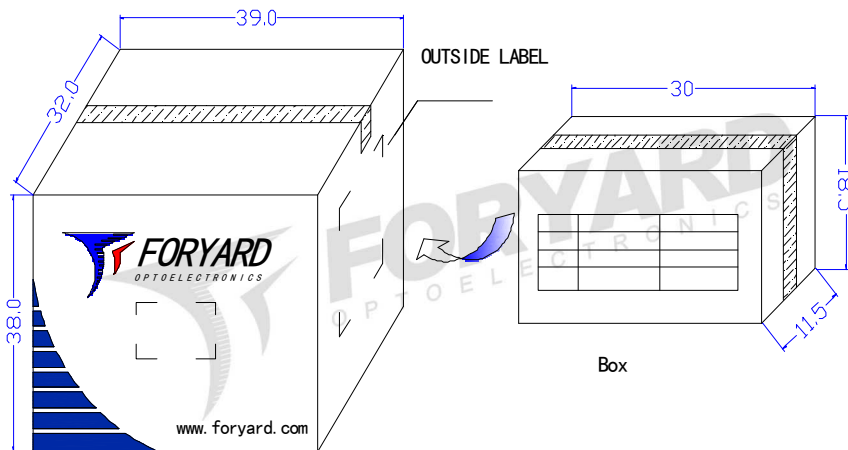

■ **Typical Electrical Characteristics Curves**
(25 °c Ambient Temperature Unless Otherwise Noted)

Radiation pattern.

Model. No.	FYL-48D2PURC1A
Rev.	A

■ LAMP PACKING.

6Boxes/Carton

OUTSIDE LABEL