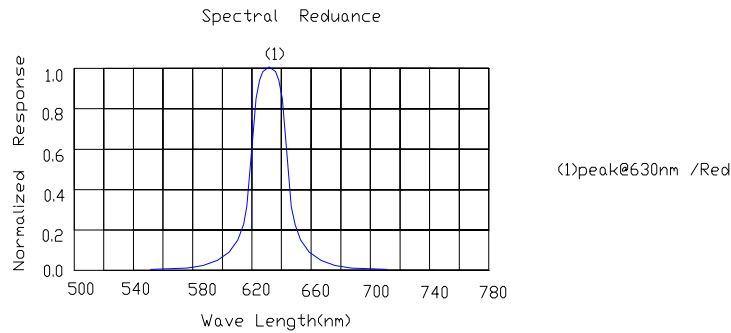

■ **Typical Electrical Characteristics Curves**
(25 °c Ambient Temperature Unless Otherwise Noted)