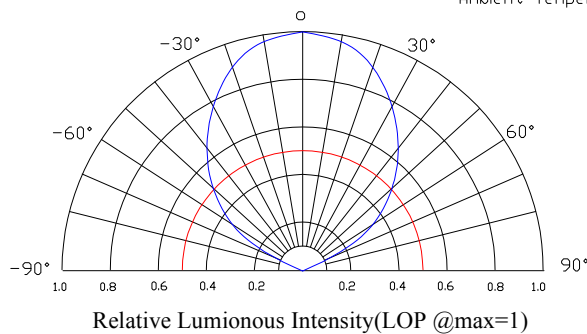

Radiation pattern.