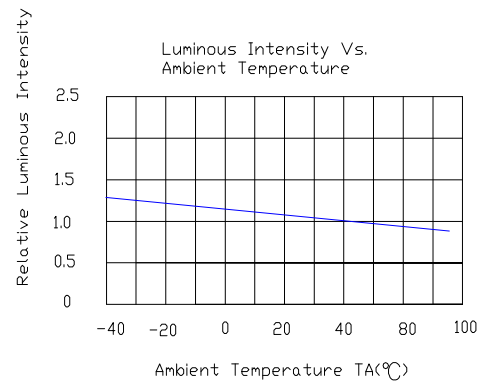

■ **Typical Electrical Characteristics Curves**
(25 °c Ambient Temperature Unless Otherwise Noted)