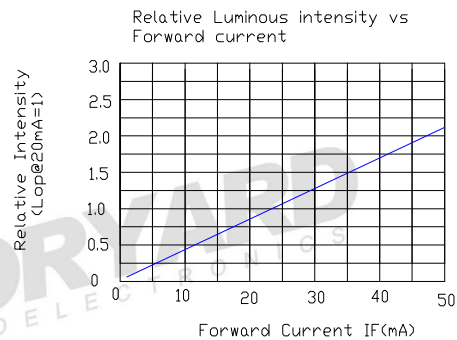

■ **Typical Electrical Characteristics Curves**
(25 °c Ambient Temperature Unless Otherwise Noted)