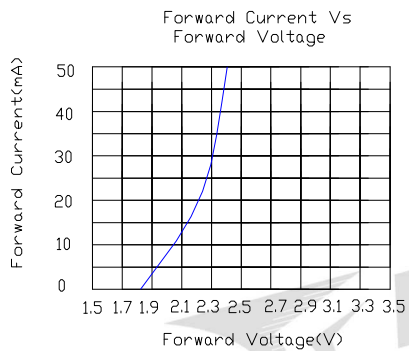

■ **Typical Electrical Characteristics Curves**
(25 °c Ambient Temperature Unless Otherwise Noted)