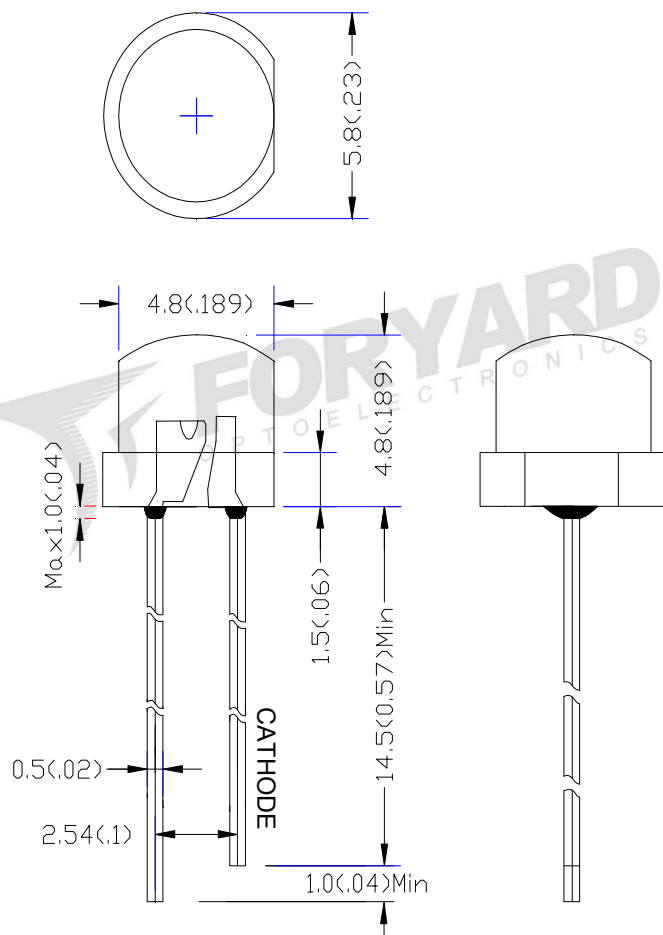

PRODUCT SPECIFICATION

Model No.: FYL-48D2PURC1A

Descriptions:
■ Dice material: AlGaInP.
■ Emitting Color: Super bright Red.
■ Device Outline: Φ4.8mm straw hat type.
■ Lens Type: Water clear.

CUSTOMER APPROVED SIGNATURES	APPROVED BY	CHECKED BY	PREPARED BY

■ Features

1. Low power consumption.
2. High efficiency.
3. General purpose leads.
4. High intensity.
5. RoHs compliant.

■ Package configuration

Notes:

1. All dimensions are millimeters (inches)
2. Tolerance is $\pm 0.25\text{mm} (.010\text{'})$ unless otherwise noted.
3. The specifications, characteristics and technical data described in the datasheet are subject to change without prior notice.

■ Electrical and optical characteristics(Ta=25 ° c)

Parameter	Symbol	Min.	Typ.	Max.	Unit	Test Condition
Luminous Intensity	I _v	-	800	-	mcd	I _F =20mA
Viewing Angle	2θ _{1/2}	-	100	-	Deg	
Peak Emission Wavelength	λ _p	-	630	-	nm	
Dominant Wavelength	λ _d	620	625	630	nm	
Spectral Line Half-Width	Δλ	-	15	-	nm	
Forward Voltage	V _F	1.7	2.0	2.5	V	
Reverse Current	I _R			10	μA	V _R =5V