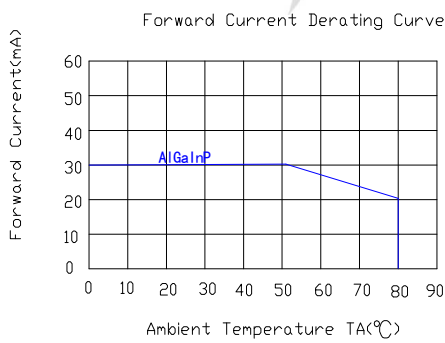

■ **Typical Electrical Characteristics Curves**
(25 °c Ambient Temperature Unless Otherwise Noted)