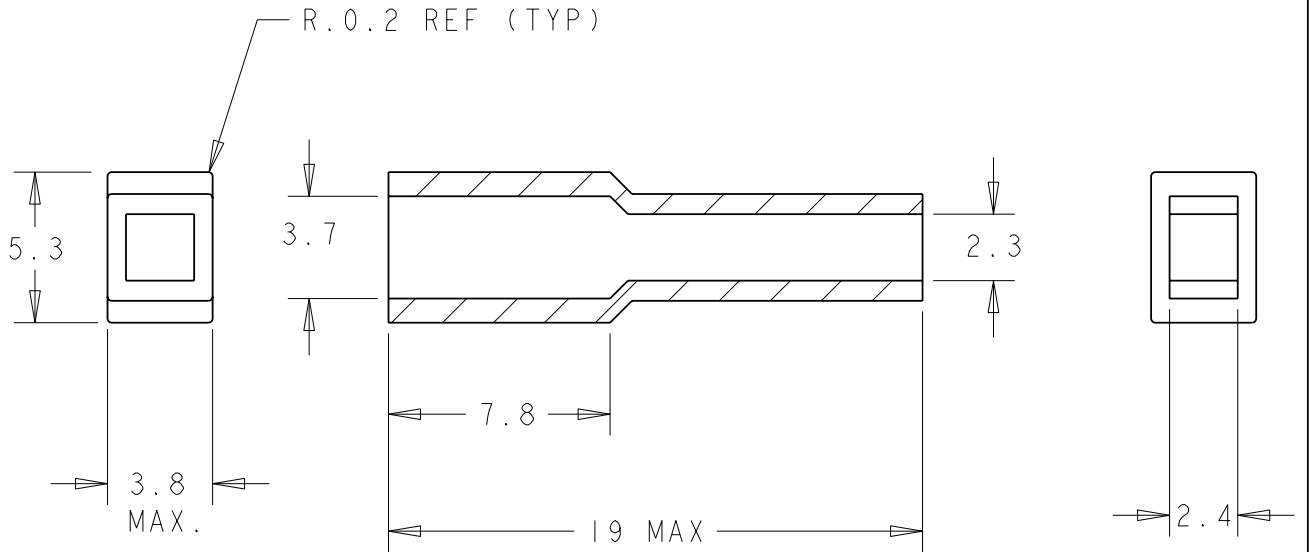

LOC	DIST	REVISIONS				
P	LTR	DESCRIPTION	DATE	DWN	APVD	
	L1	REDRAWN WITHOUT CHANGE	09NOV2007	J.L	J.S	
	L2	REVISED PER ECO-09-025714	17DEC09	KK	AEG	

SECTION A-A

NOTES:-

1 OBSOLETE PARTS: OBSOLETE CIS STREAMLINING
PER D.RENAUD/D.SINISI

ALTURA DE ENGASTE
AISLANTE 2.5MM MAX.

SCALE 1:1

OBSOLETE 1	NARANJA	735052-9
	VIOLETA	735052-8
	GRIS	735052-7
	MARRON	735052-6
	NEGRO	735052-5
	AMARILLO	735052-4
	AZUL	735052-3
	VERDE	735052-2
OBSOLETE	ROJO	735052-1
	NATURAL	735052-0
	COLOR	REFERENCIA

RELEASED FOR PUBLICATION 20

THIS DRAWING IS UNPUBLISHED. BY TYCO ELECTRONICS CORPORATION. ALL RIGHTS RESERVED.

COPYRIGHT 20

DIMENSIONS: mm	DWN J.Lazaro	09NOV2007	MATERIAL	POLIETILENO	FINISH	-				
	CHK J.Salo	09NOV2007	Tyco Electronics AMP ESPAÑOLA S.A. Barcelona / España							
TOLERANCES UNLESS OTHERWISE SPECIFIED: 0 PLC ±GENERAL 1 PLC ±TOLERANCE 2 PLC ±0.2 3 PLC ± 4 PLC ± ANGLES ±	APVD L.Batillo	09NOV2007					NAME	PROTECTOR FASTON MINIATURA		
	PRODUCT SPEC	-	SIZE	CAGE CODE	DRAWING NO	RESTRICTED TO				
	APPLICATION SPEC	-	A4	00779	C=735052	-				
	WEIGHT	-	CUSTOMER DRAWING							
			SCALE	4:1	SHEET	1 OF 1				
					REV	L2