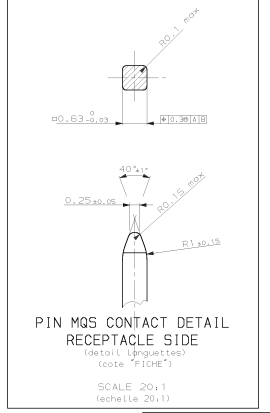

HEADER COD. -1 (embase cod -1)	PBT 20NGF (orange)	ORANGE (orange)	1	-	-	-
HEADER COD. -2 (embase cod -2) <th>PBT 20NGF (yellow)</th> <th>YELLOW (jaune)</th> <th>2</th> <th>-</th> <th>-</th> <th>1</th>	PBT 20NGF (yellow)	YELLOW (jaune)	2	-	-	1
HEADER COD. -3 (embase cod -3) <th>PBT 20NGF (red)</th> <th>RED (rouge)</th> <th>3</th> <th>-</th> <th>1</th> <th>-</th>	PBT 20NGF (red)	RED (rouge)	3	-	1	-
HEADER COD. -4 (embase cod -4) <th>PBT 20NGF (green)</th> <th>GREEN (vert)</th> <th>4</th> <th>1</th> <th>-</th> <th>-</th>	PBT 20NGF (green)	GREEN (vert)	4	1	-	-
LONG PIN MGS CONTACT (broche Longue MGS)	CuSn6	-	5	15	15	15
SHORT PIN MGS CONTACT (broche courte MGS)	CuSn6	-	6	3	3	3
DESCRIPTION	MATERIAL	COLOR	ITEM	OTTY		

△ HARPAGE MAX. 0.5 (PINCEMENT 0.5 MAX.)

<p>AMP</p> <p>AMP DE FRANCE</p> <p>95301 PONTOISE</p>	<p>18 PINS, HEADER, 6 SHORT-CIRCUITS (embase 18 broches, 6 court-circuits)</p> <p>AMP DE FRANCE</p> <p>95301 PONTOISE</p> <p>14-00779</p>
---	---