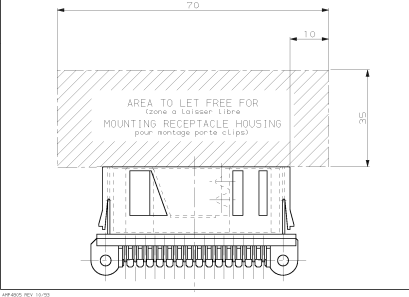

AMP AMP DE FRANCE 95301 PONTOISE	18 PINS, HEADER, 6 SHORT-CIRCUITS (embase 18 broches, 6 court-circuits) AMP DE FRANCE 95301 PONTOISE 14-00779