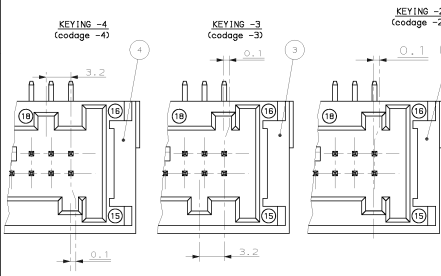

HEADER COD. -1 (embase cod -1)	PBT 20NGF (orange)	ORANGE (orange)	1	-	-	-
HEADER COD. -2 (embase cod -2) <th>PBT 20NGF (yellow)</th> <th>YELLOW (jaune)</th> <th>2</th> <th>-</th> <th>-</th> <th>1</th>	PBT 20NGF (yellow)	YELLOW (jaune)	2	-	-	1
HEADER COD. -3 (embase cod -3) <th>PBT 20NGF (red)</th> <th>RED (rouge)</th> <th>3</th> <th>-</th> <th>1</th> <th>-</th>	PBT 20NGF (red)	RED (rouge)	3	-	1	-
HEADER COD. -4 (embase cod -4) <th>PBT 20NGF (green)</th> <th>GREEN (vert)</th> <th>4</th> <th>1</th> <th>-</th> <th>-</th>	PBT 20NGF (green)	GREEN (vert)	4	1	-	-
LONG PIN MGS CONTACT (broche Longue MGS)	CuSn6	-	5	15	15	15
SHORT PIN MGS CONTACT (broche courte MGS)	CuSn6	-	6	3	3	3
DESCRIPTION	MATERIAL	COLOR	ITEM	OTTY		

△ HARPAGE MAX. 0.5 (PINCEMENT 0.5 MAX.)

<p>AMP</p> <p>AMP DE FRANCE</p> <p>95301 PONTOISE</p>	<p>18 PINS, HEADER, 6 SHORT-CIRCUITS (embase 18 broches, 6 court-circuits)</p> <p>AMP DE FRANCE</p> <p>95301 PONTOISE</p> <p>14-00779</p>
---	---