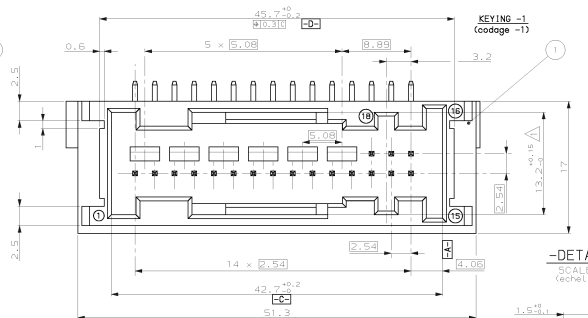

HEADER COD. -1 (embase cod -1)	PBT 20NGF (orange)	ORANGE (orange)	1	-	-	-
HEADER COD. -2 (embase cod -2) <th>PBT 20NGF (yellow)</th> <th>YELLOW (jaune)</th> <th>2</th> <th>-</th> <th>-</th> <th>1</th>	PBT 20NGF (yellow)	YELLOW (jaune)	2	-	-	1
HEADER COD. -3 (embase cod -3) <th>PBT 20NGF (red)</th> <th>RED (rouge)</th> <th>3</th> <th>-</th> <th>1</th> <th>-</th>	PBT 20NGF (red)	RED (rouge)	3	-	1	-
HEADER COD. -4 (embase cod -4) <th>PBT 20NGF (green)</th> <th>GREEN (vert)</th> <th>4</th> <th>1</th> <th>-</th> <th>-</th>	PBT 20NGF (green)	GREEN (vert)	4	1	-	-
LONG PIN MGS CONTACT (broche Longue MGS)	CuSn6	-	5	15	15	15
SHORT PIN MGS CONTACT (broche courte MGS)	CuSn6	-	6	3	3	3
DESCRIPTION	MATERIAL	COLOR	ITEM	OTTY		

△ HARPAGE MAX. 0.5 (PINCEMENT 0.5 MAX.)

<p>AMP</p> <p>AMP DE FRANCE</p> <p>95301 PONTOISE</p>	<p>18 PINS, HEADER, 6 SHORT-CIRCUITS (embase 18 broches, 6 court-circuits)</p> <p>AMP DE FRANCE</p> <p>95301 PONTOISE</p> <p>14-00779</p>
---	---