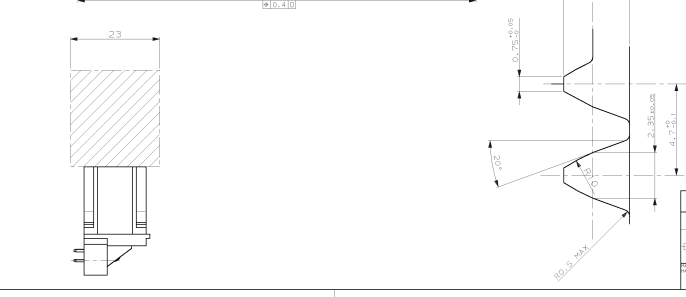

HEADER COD. -1 (embase cod -1)	PBT 20NGF (orange)	ORANGE (orange)	1	-	-	-
HEADER COD. -2 (embase cod -2) <th>PBT 20NGF (yellow)</th> <th>YELLOW (jaune)</th> <th>2</th> <th>-</th> <th>-</th> <th>1</th>	PBT 20NGF (yellow)	YELLOW (jaune)	2	-	-	1
HEADER COD. -3 (embase cod -3) <th>PBT 20NGF (red)</th> <th>RED (rouge)</th> <th>3</th> <th>-</th> <th>1</th> <th>-</th>	PBT 20NGF (red)	RED (rouge)	3	-	1	-
HEADER COD. -4 (embase cod -4) <th>PBT 20NGF (green)</th> <th>GREEN (vert)</th> <th>4</th> <th>1</th> <th>-</th> <th>-</th>	PBT 20NGF (green)	GREEN (vert)	4	1	-	-
LONG PIN MGS CONTACT (broche Longue MGS)	CuSn6	-	5	15	15	15
SHORT PIN MGS CONTACT (broche courte MGS)	CuSn6	-	6	3	3	3
DESCRIPTION	MATERIAL	COLOR	ITEM	OTTY		

△ HARPAGE MAX. 0.5 (PINCEMENT 0.5 MAX.)

<p>AMP</p> <p>AMP DE FRANCE</p> <p>95301 PONTOISE</p>	<p>18 PINS, HEADER, 6 SHORT-CIRCUITS (embase 18 broches, 6 court-circuits)</p> <p>AMP DE FRANCE</p> <p>95301 PONTOISE</p> <p>14-00779</p>
---	---