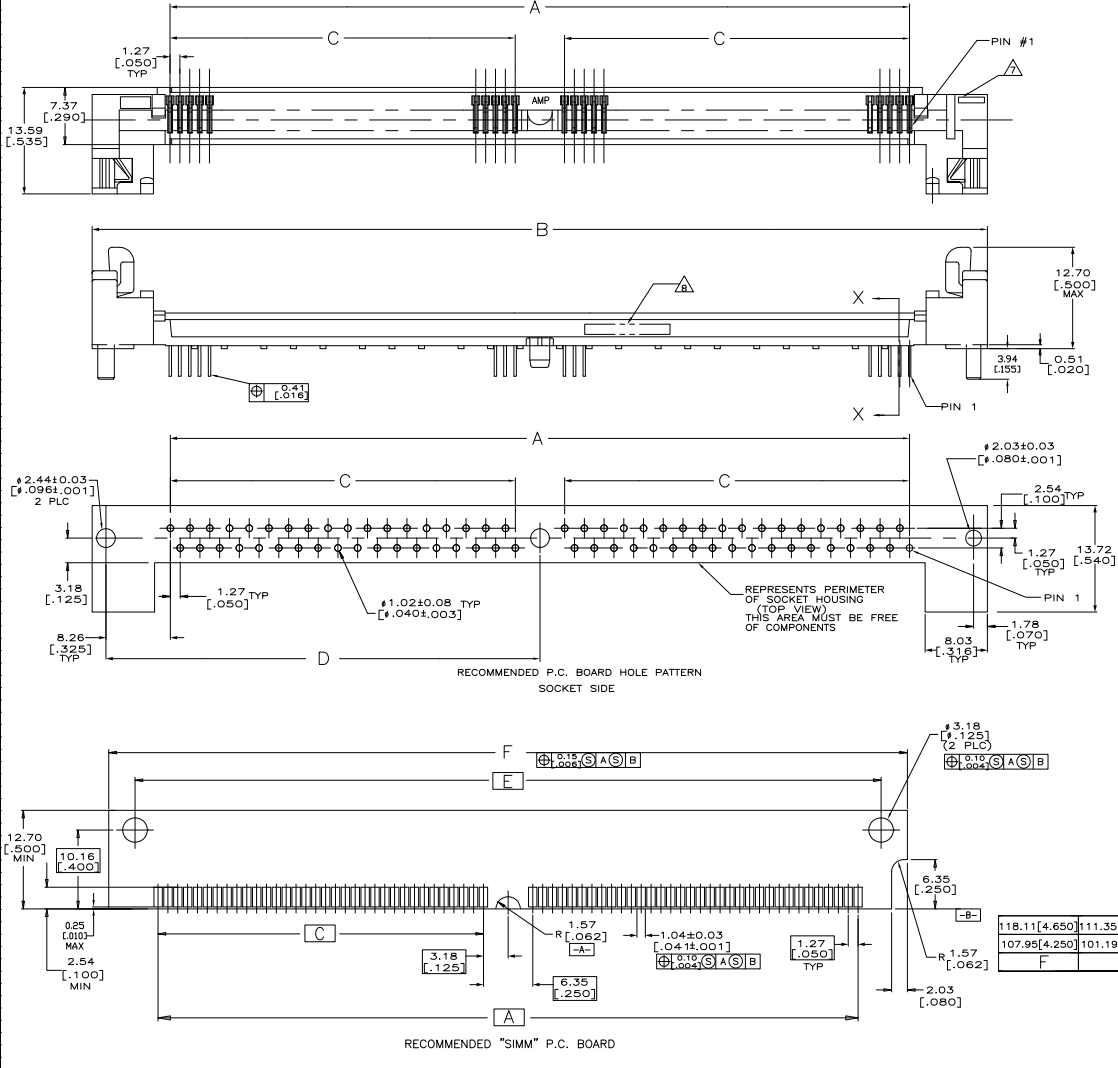

REV	DATE	DESCRIPTION	BY	CHK	APP
AG	00				
B		REVISED PER ECO-06-027841