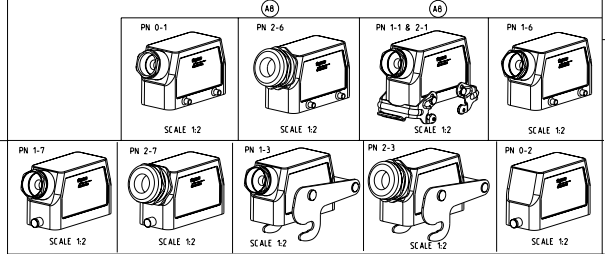

QTY	REF	DESCRIPTION	MATERIAL	SURFACE	COLOR	TECH NO	NOTES						
1	1	Hood.HB.16	Aluminium		Grey	14	Without Bolt						
1	1	Cable connection round PG21	Brass	Nickel plated	-	12	Seal from Viton						
1	1	Hood.HB.16.Pg.1.21	Aluminium	-	Black	12	Unpainted						
1	1	ZB-Central locking	Stainless steel	-	Blue	11	-						
1	1	ZB-Central locking	Steel	Zinc plated	Blue	10	-						
2	2	LB-Clip bolt	Stainless steel	Blank	-	9	-						
1	1	LB-Clip bolt	Steel	Zinc plated	Blue	8	-						
1	1	VS-Locking clip	Stainless steel	-	Blue	7	-						
1	1	VS-Locking clip	Steel	Zinc plated	Blue	6	-						
1	1	VS-Clip bolt	Stainless steel	-	Blue	5	-						
1	1	Grand fitting PG21	Brass	Nickel plated	-	4	-						
1	1	1	1	1	1	1	1	Cable connection round PG21	Brass	Nickel plated	-	3	-
1	1	1	1	1	1	1	1	Hood.HB.16.Pg.1.21	Aluminium	Aluminium oxide	Black	2	-
1	1	1	1	1	1	1	1	Hood.HB.16	Aluminium	-	Grey	1	-
0-20-10-30-32-70-72-75-77-79-81-82-83-84-85-86-87-88-89-90-91-92-93-94-95-96-97-98-99-100		DESCRIPTION	MATERIAL	SURFACE	COLOR	TECH NO	NOTES						
ORDERING TEXT