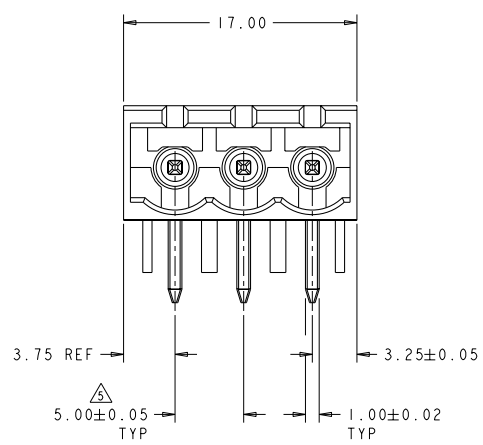

THIS DRAWING IS UNPUBLISHED. RELEASED FOR PUBLICATION
BY TYCO ELECTRONICS CORPORATION. ALL RIGHTS RESERVED.

LOC		DIST		REVISIONS			
P	LYR	DESCRIPTION	DATE	BY	CHK	APPR	
A		RELEASED	28NOV2006	SM	CR		
A1		REVISED PER ECO-08-003843	18FEB2008	SS	CR		

1776943-3 AS SHOWN