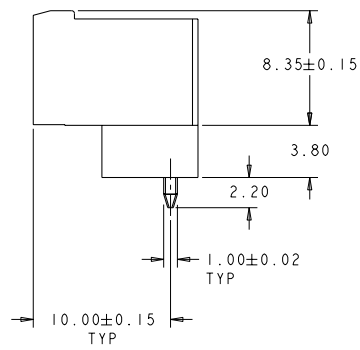

THIS DRAWING IS UNPUBLISHED. RELEASED FOR PUBLICATION
BY TYCO ELECTRONICS CORPORATION. ALL RIGHTS RESERVED.

LOC		DIST		REVISIONS			
P	LYR	DESCRIPTION	DATE	BY	CHK	APPR	
A		RELEASED	28NOV2006	SM	CR		
A1		REVISED PER ECO-08-003843	18FEB2008	SS	CR		

1776943-3 AS SHOWN