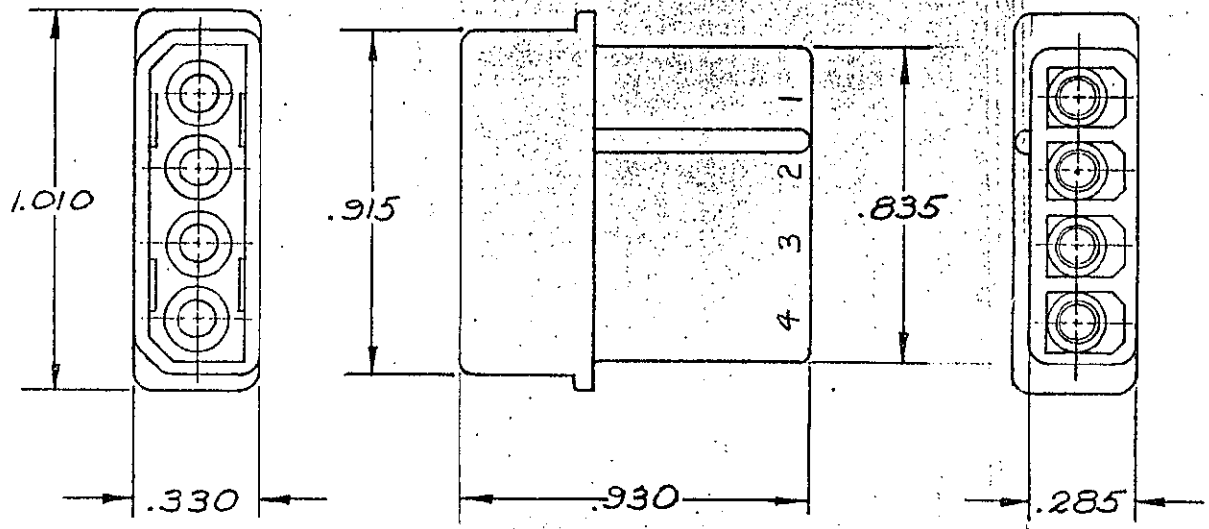

NUMBER  
480426

1. THIS CAP TO USED WITH PLUGS 480424 & 480425.
2. TO BE USED WITH MATE-N-LOK PINS.

HOUSING	COLOR	REMARKS
1-480426-0	NATURAL	
1-480426-9	BLACK	
3-480426-0	NATURAL	HI-TEMP

DIMENSIONS IN INCHES. DO NOT SCALE PRINT.

CUSTOMER COPY  
REFERENCE ONLY

MATERIAL AND FINISH  
**NYLON**

**TE** TE Connectivity

CLASS .086 PIN HOUSING

WIRE — RANGE — INSULATION  
# — #

TYPE #

H1 REVISED PER ECO-11-005294 RK HMR 19APR 11

LTR REVISION RECORD DR CHK DATE

TOLERANCE EXCEPT AS NOTED ± .015 ± 1°

SCALE 2:1 LOC CM NO A 480426 REV H1

DR J. R. KUNKLE 12-27-66  
CHK APP J. R. KUNKLE 12-27-66

NAME 4 CIRCUIT MATE-N-LOK CAP

SHEET 1 of 2

PRINTED IN U.S.A.  
53